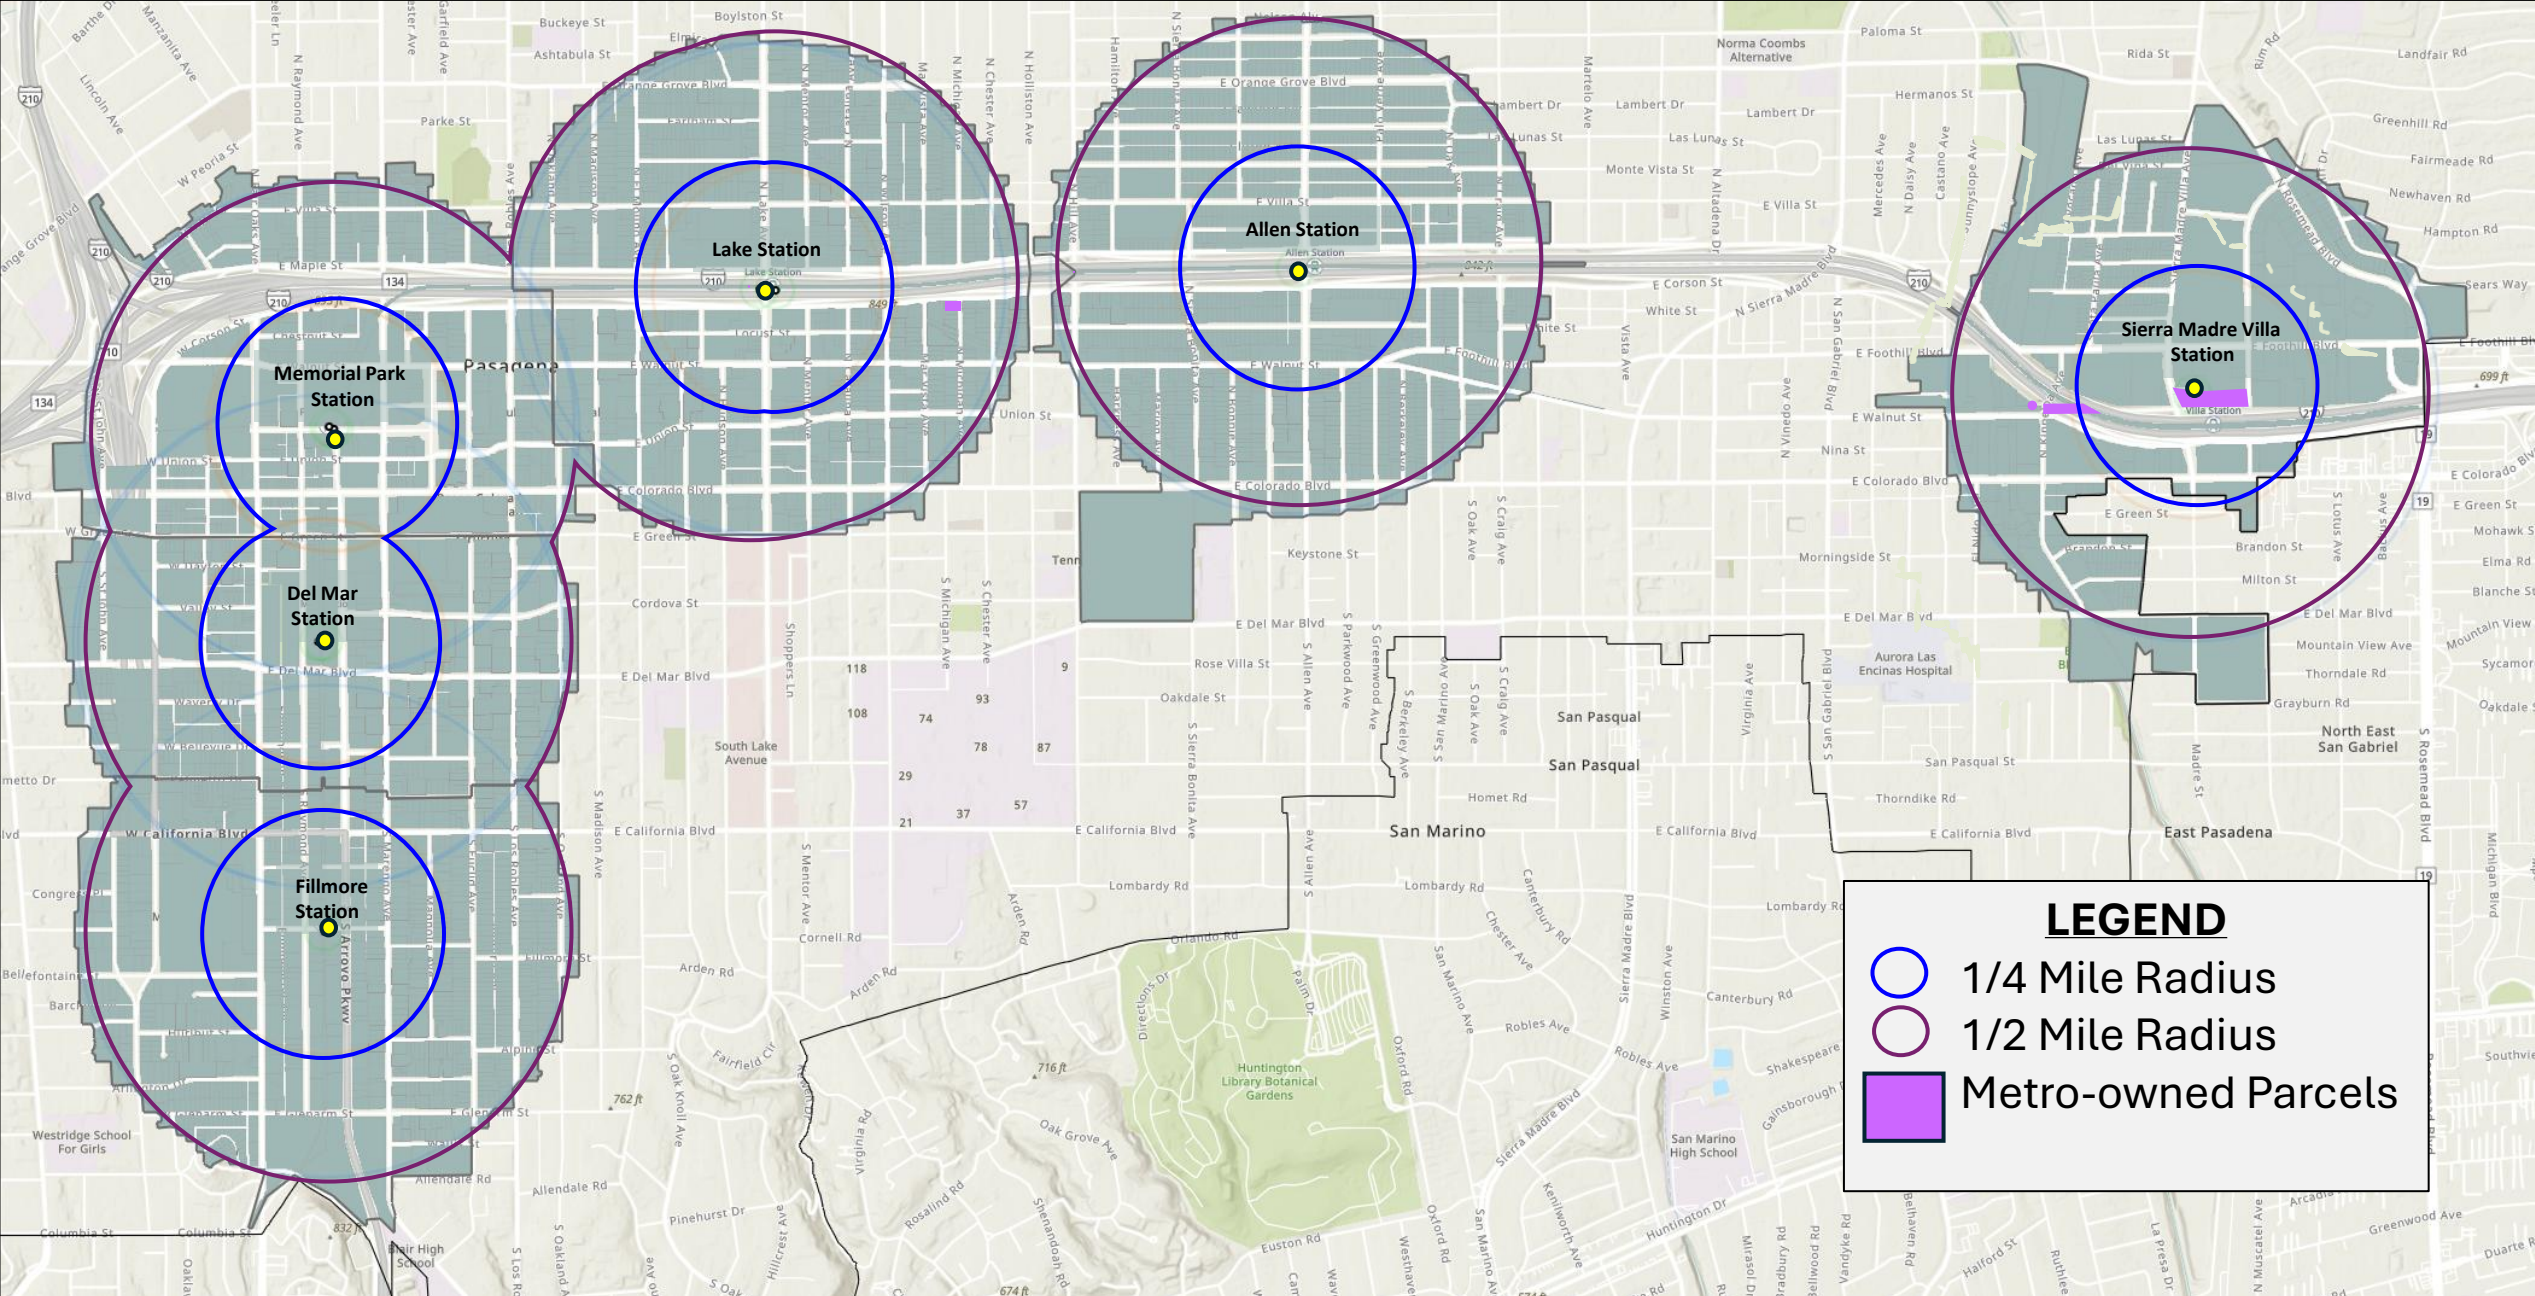

Attachment F: Metro-Owned Parcels

LEGEND

-  1/4 Mile Radius
-  1/2 Mile Radius
-  Metro-owned Parcels