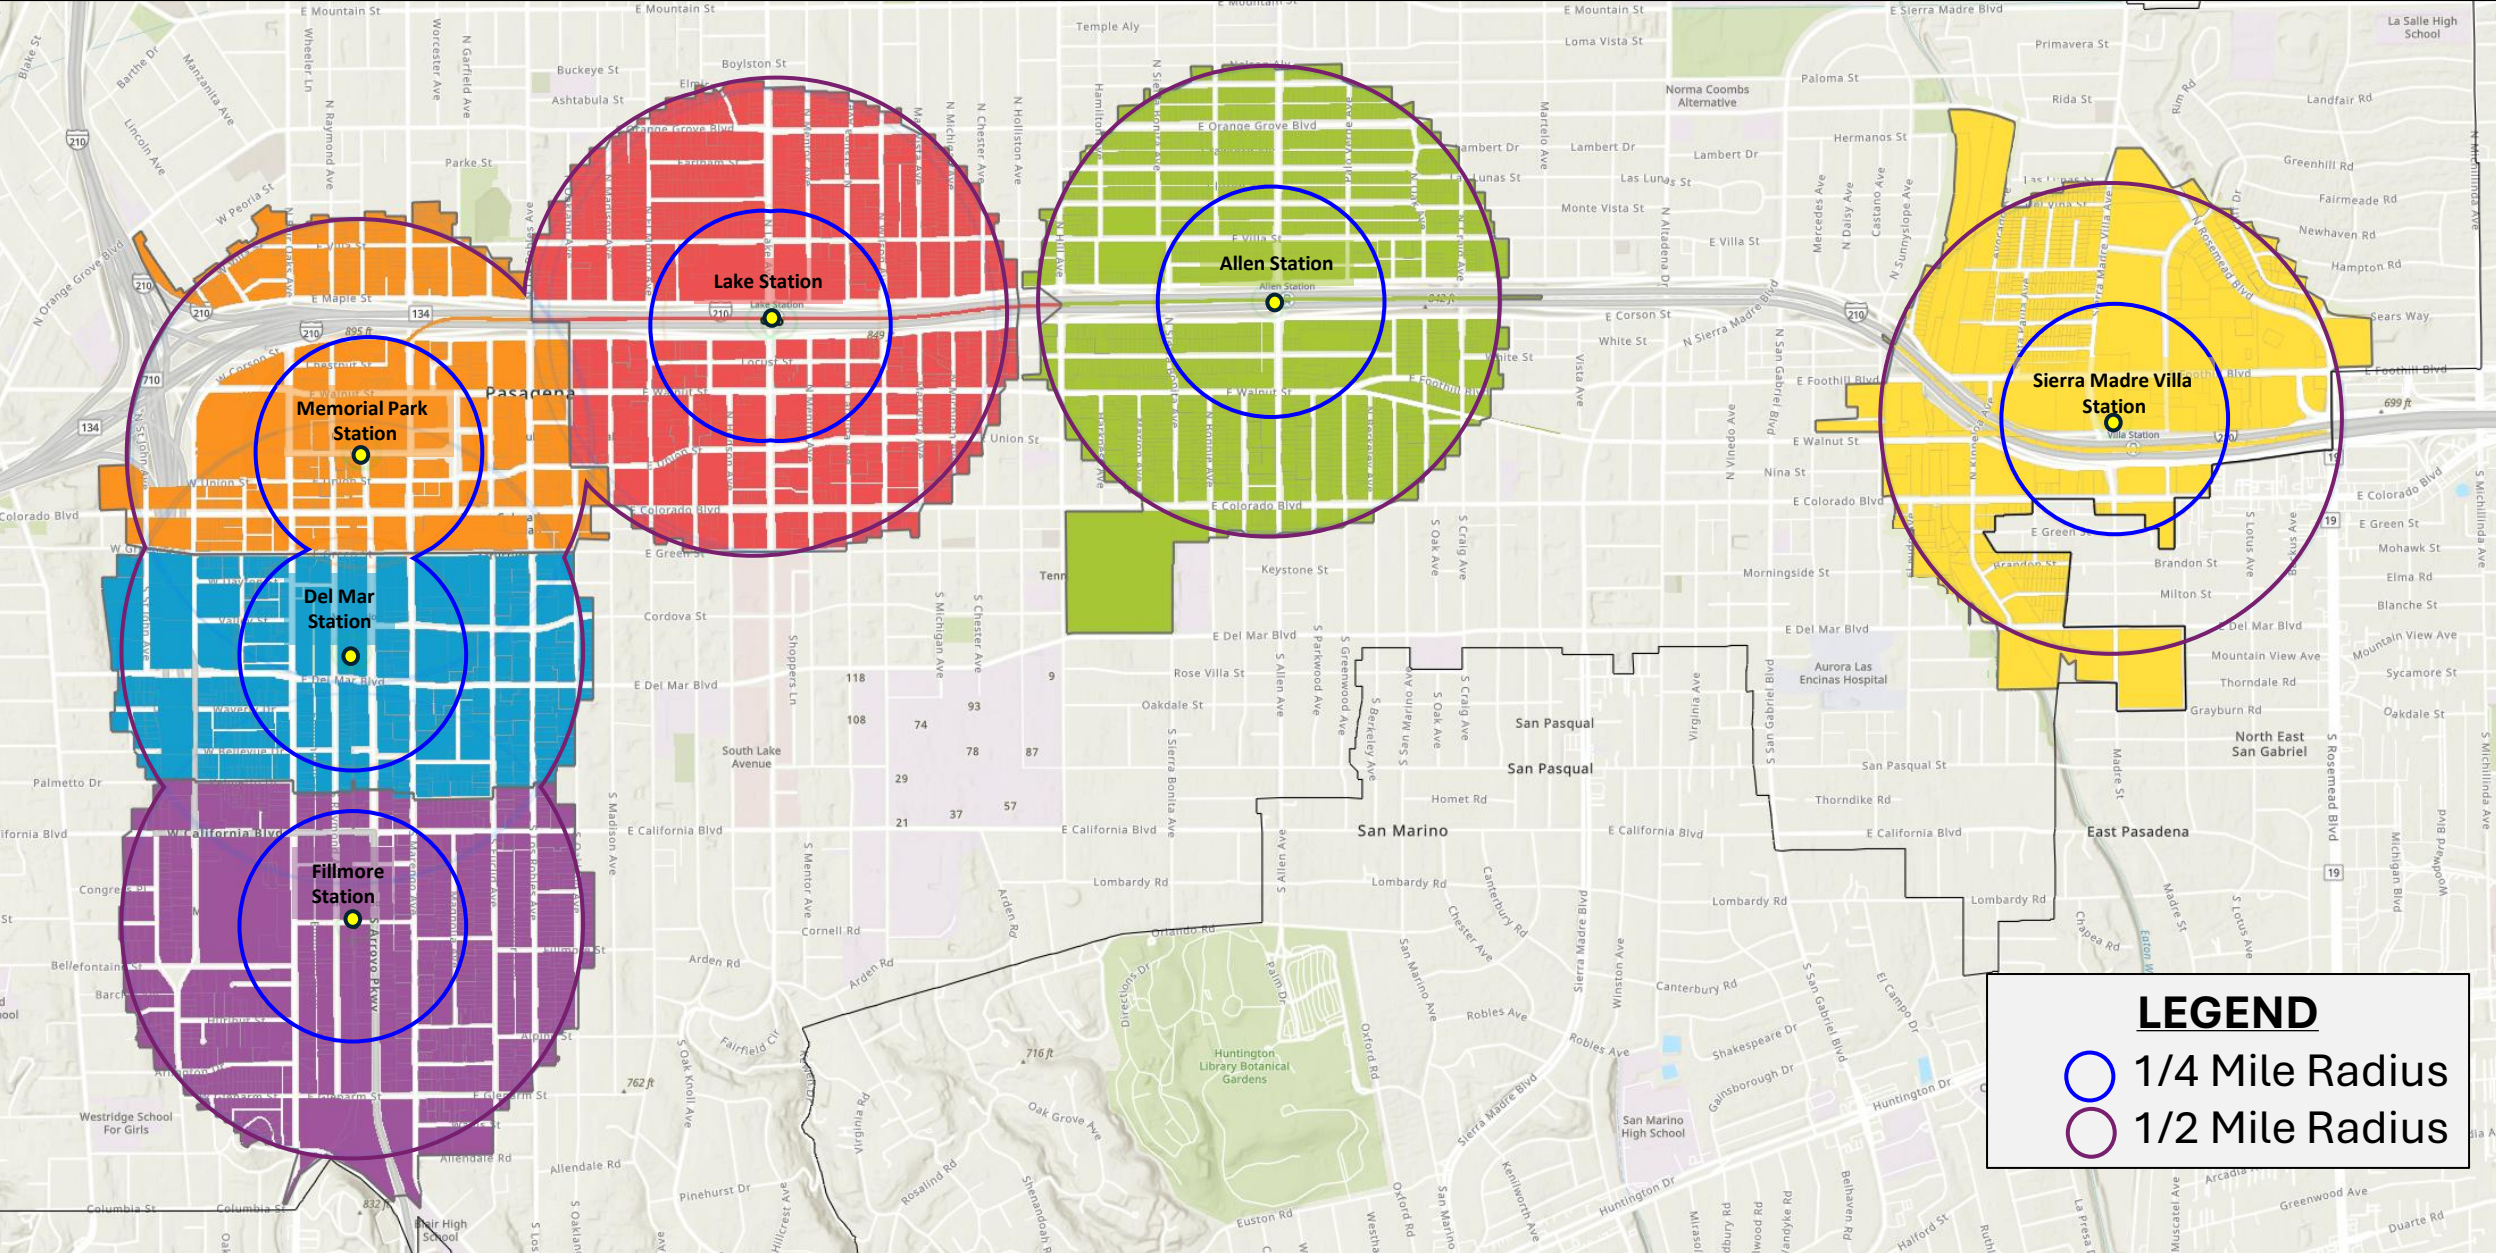

Attachment D: Map of Tier-2 TOD Stops and Radii

LEGEND

-  1/4 Mile Radius
-  1/2 Mile Radius