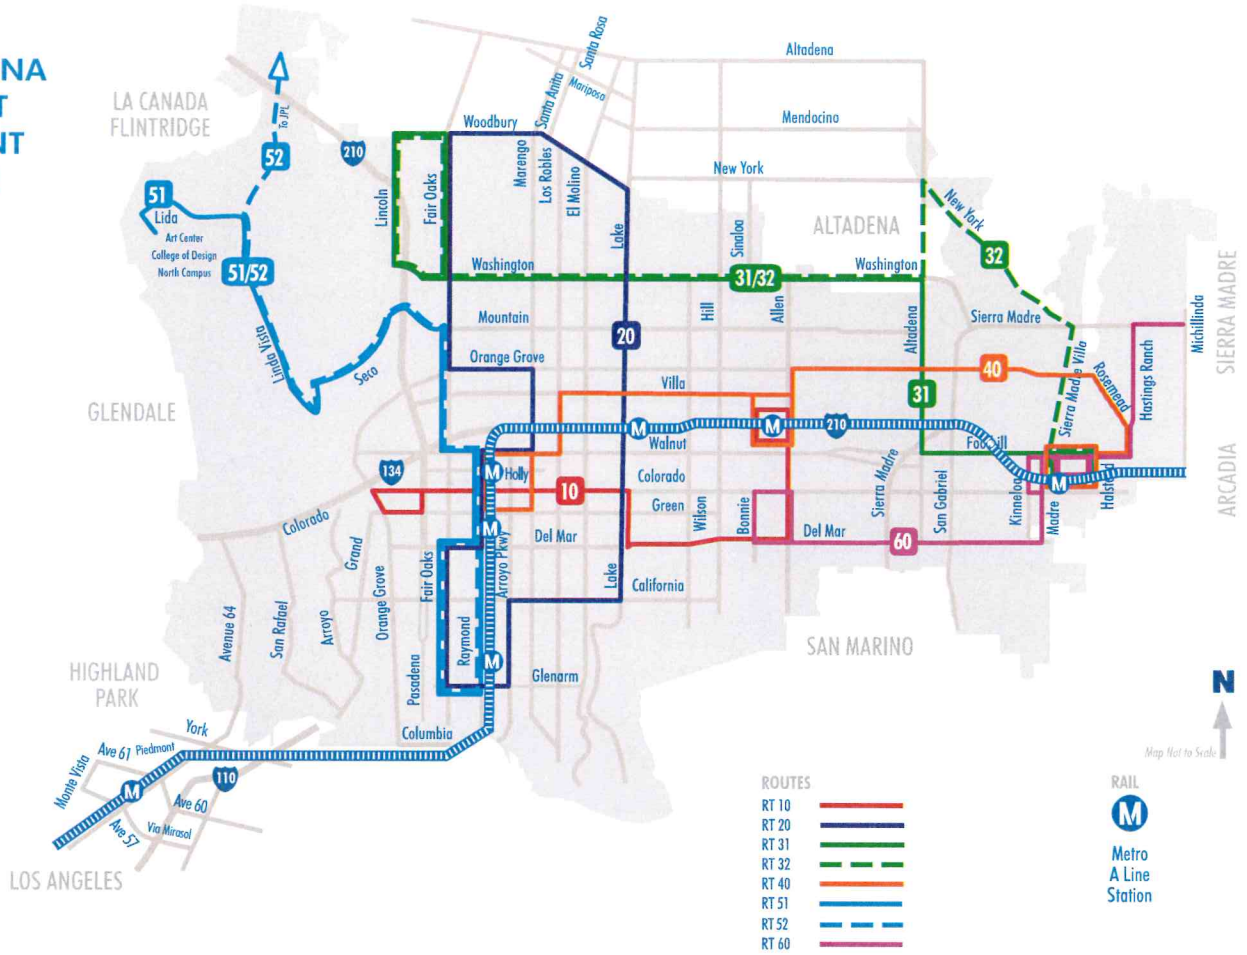

PASADENA TRANSIT CURRENT SYSTEM MAP

PROPOSAL MAP