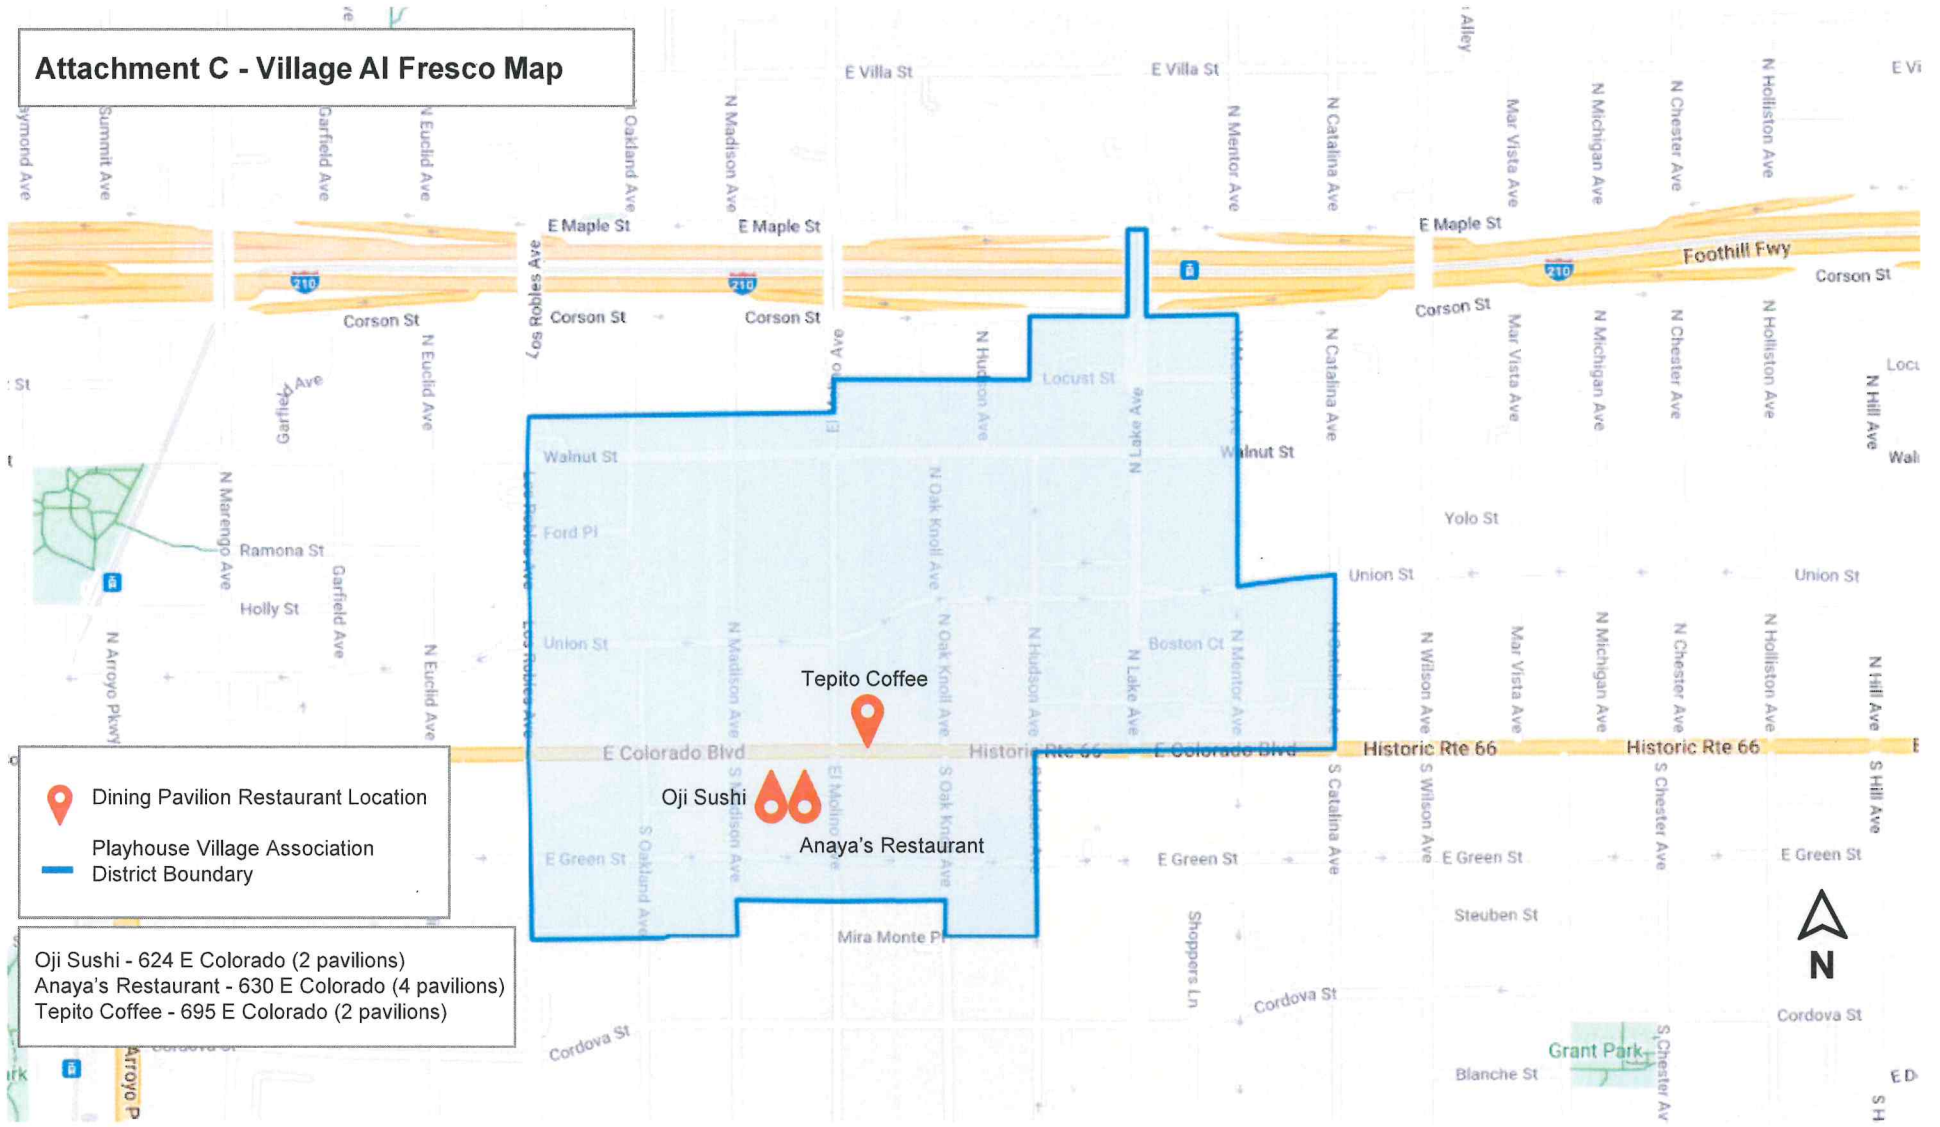

# Attachment C - Village Al Fresco Map

 Dining Pavilion Restaurant Location

 Playhouse Village Association District Boundary

Oji Sushi - 624 E Colorado (2 pavilions)  
 Anaya's Restaurant - 630 E Colorado (4 pavilions)  
 Tepito Coffee - 695 E Colorado (2 pavilions)