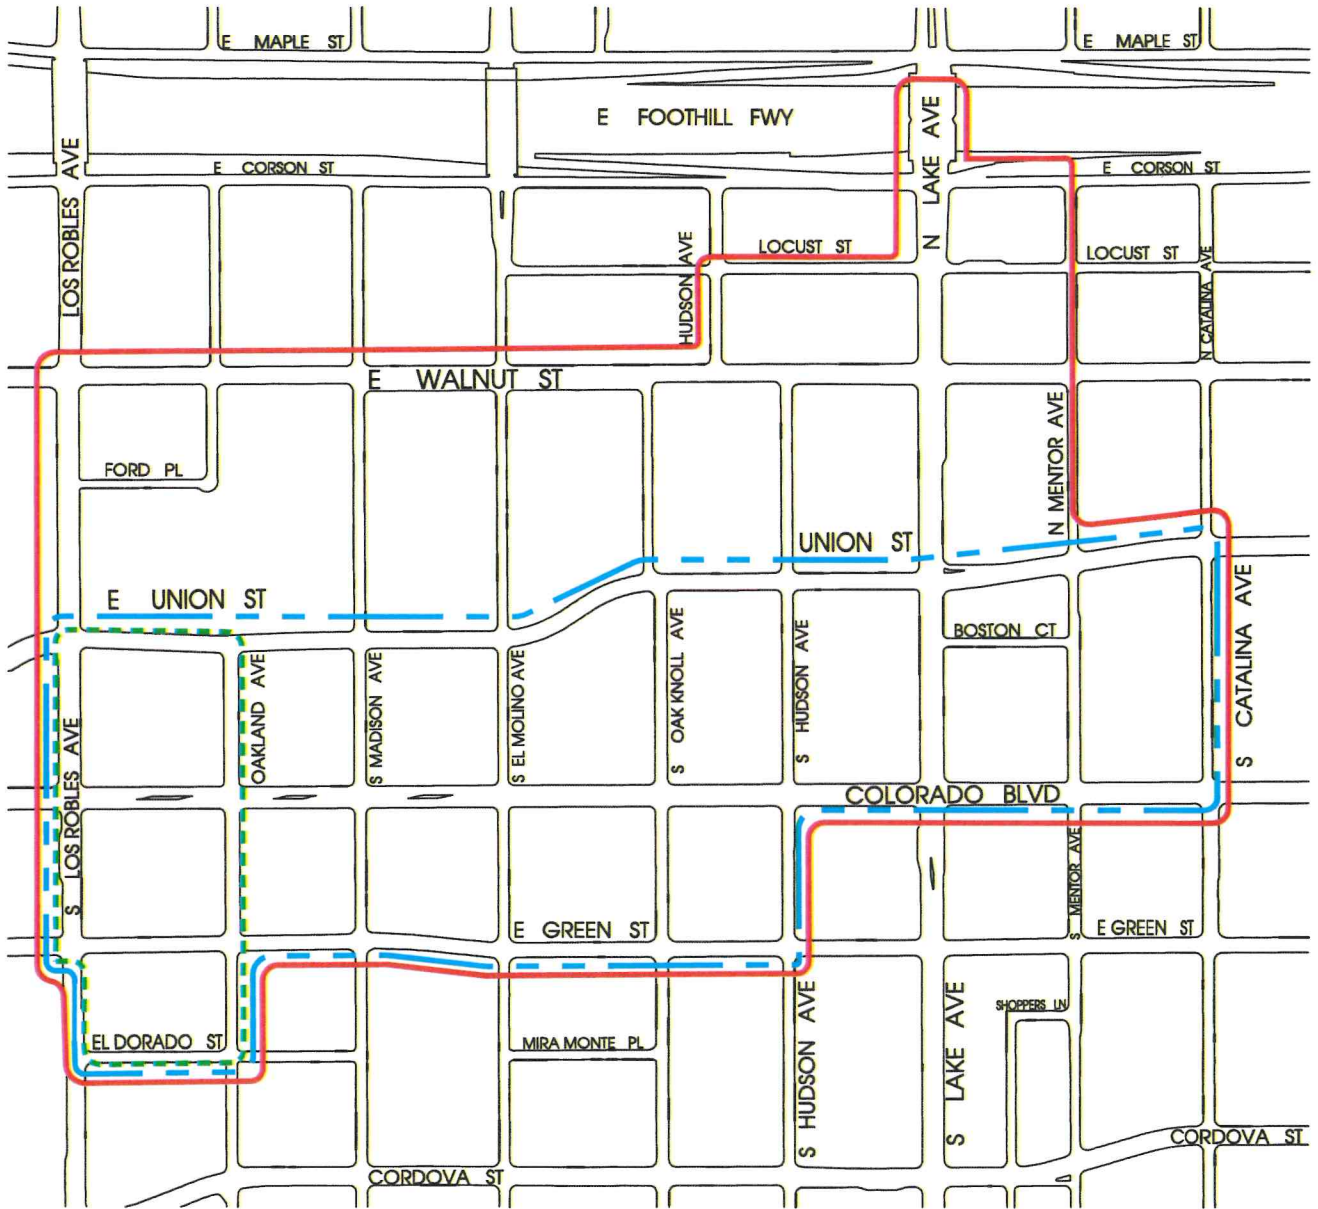

EXHIBIT A

LEGEND

- - - CURRENT PARKING METER ZONE BOUNDARY
- - - EXPANDED METER ZONE APPROVED MAY 20, 2024
- PROPOSED PARKING METER ZONE BOUNDARY

CITY OF PASADENA DEPARTMENT OF TRANSPORTATION

PROJECT:

PASADENA PLAYHOUSE DISTRICT
PARKING METER ZONE EXTENSION

DATE:

AUGUST 2024

DRAWN BY:

A. CRISTOBAL

SCALE:

N/A