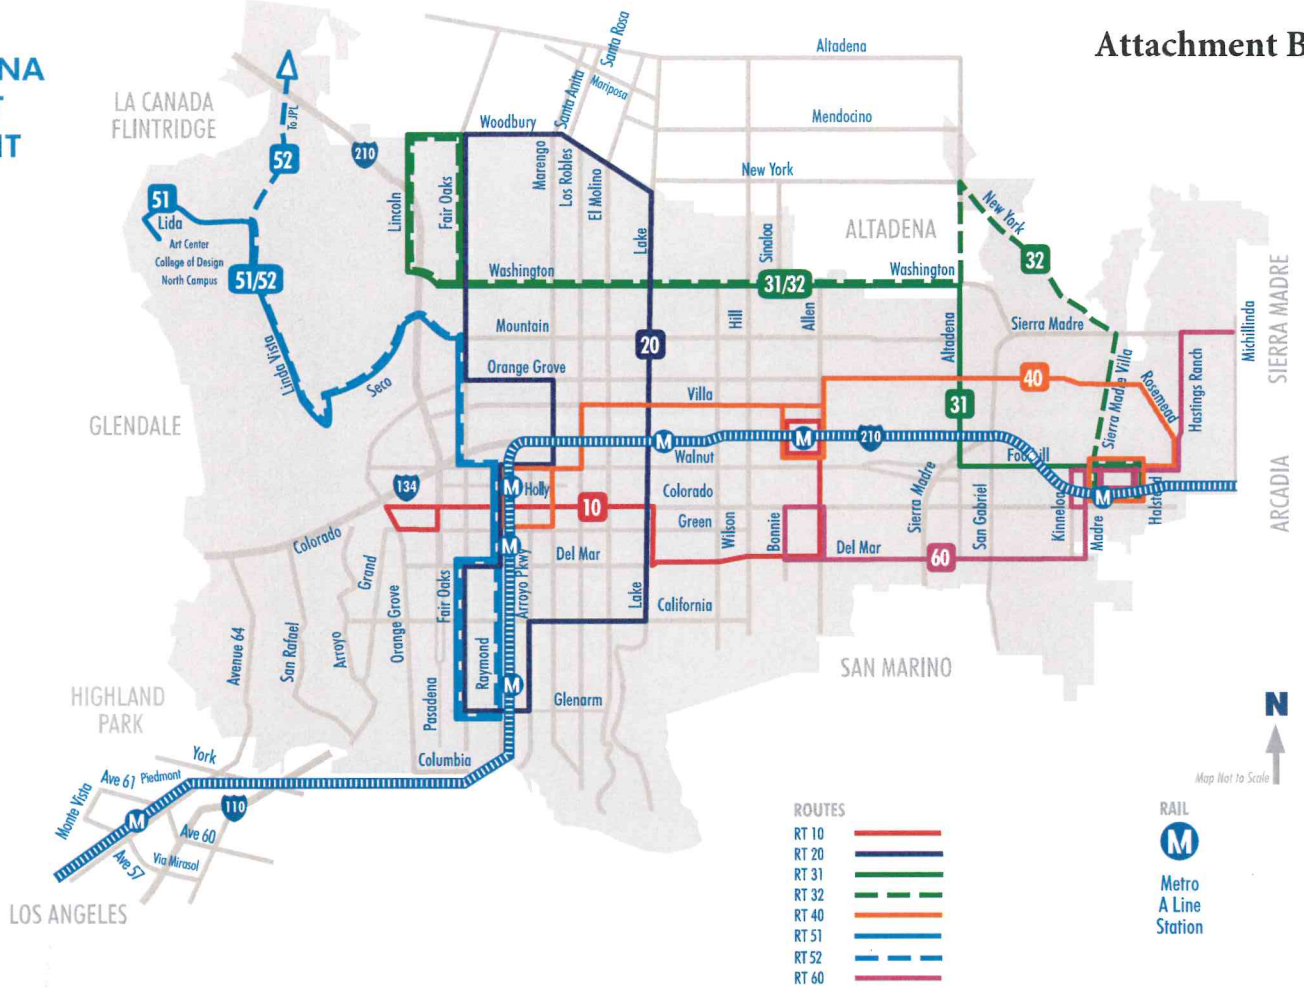

PASADENA TRANSIT CURRENT SYSTEM MAP

PROPOSED MAP