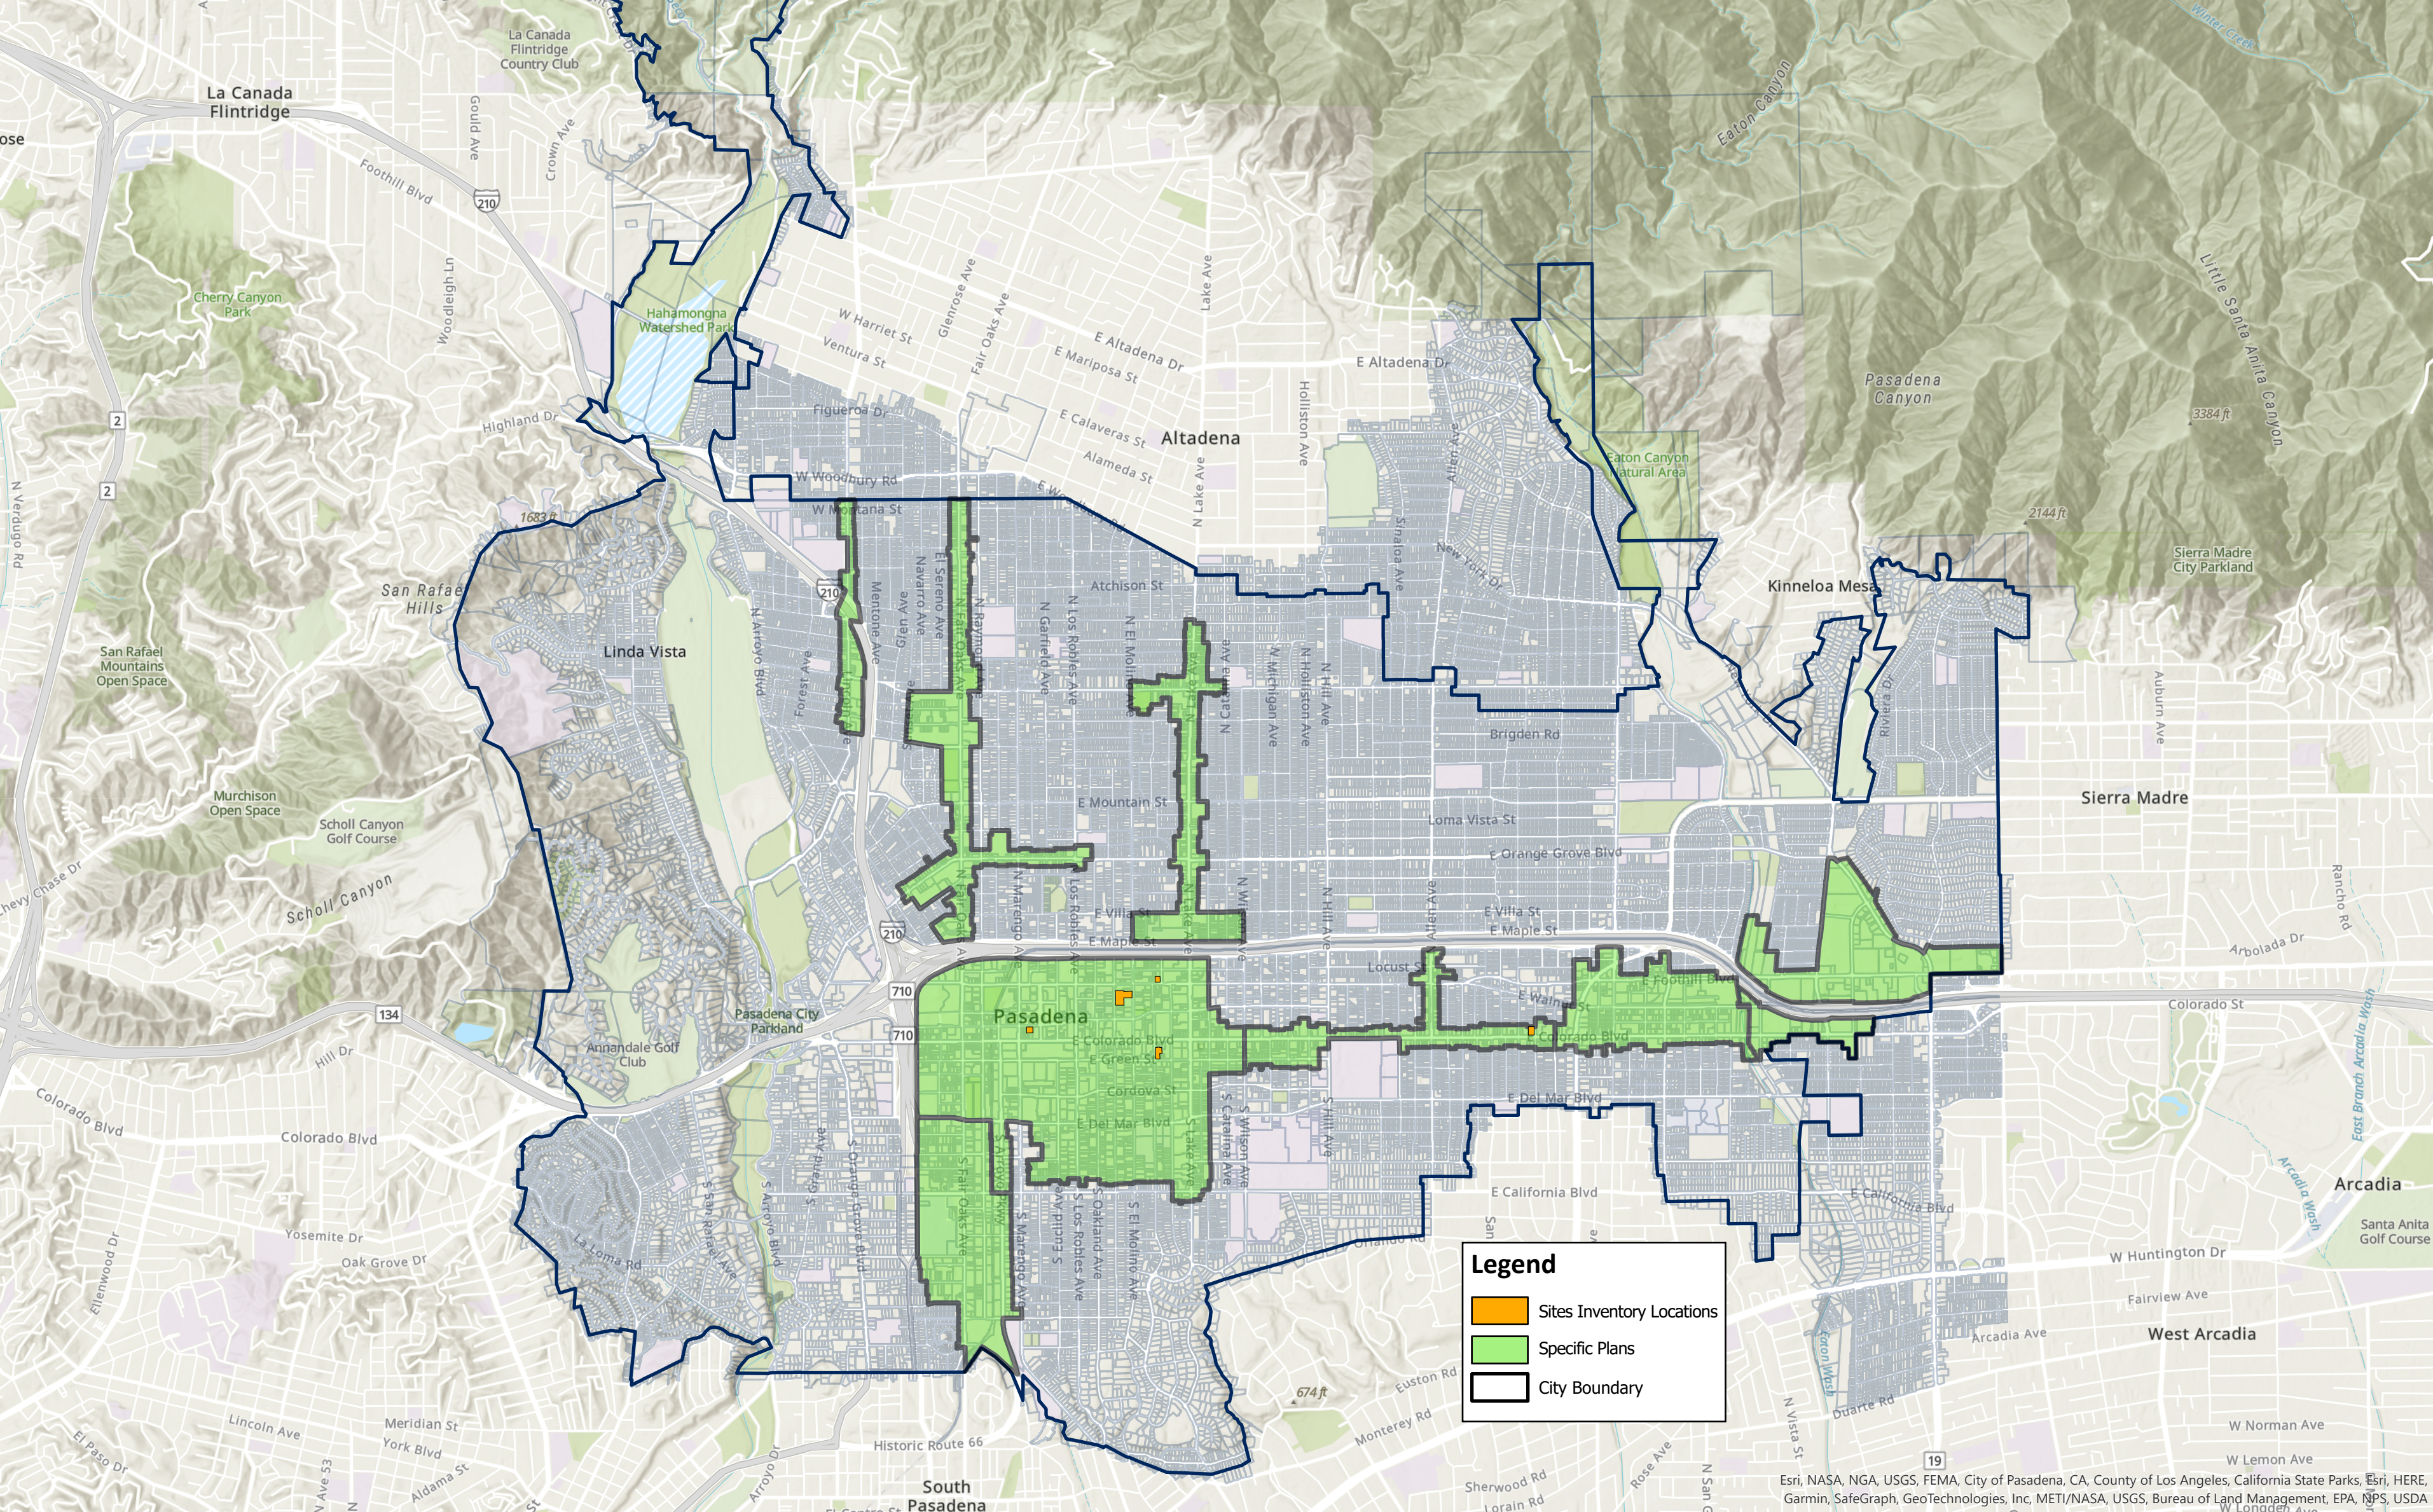

**ATTACHMENT I**  
**MAP OF HOUSING ELEMENT SITES INVENTORY**  
**"RECYCLED SITE" LOCATIONS**

La Canada Flintridge

La Canada Flintridge Country Club

Cherry Canyon Park

Hahamongna Watershed Park

Altadena

Pasadena Canyon

San Rafael Hills

Linda Vista

Kinneloa Mesa

Sierra Madre

Pasadena

Arcadia

West Arcadia

South Pasadena

**Legend**

- Sites Inventory Locations
- Specific Plans
- City Boundary