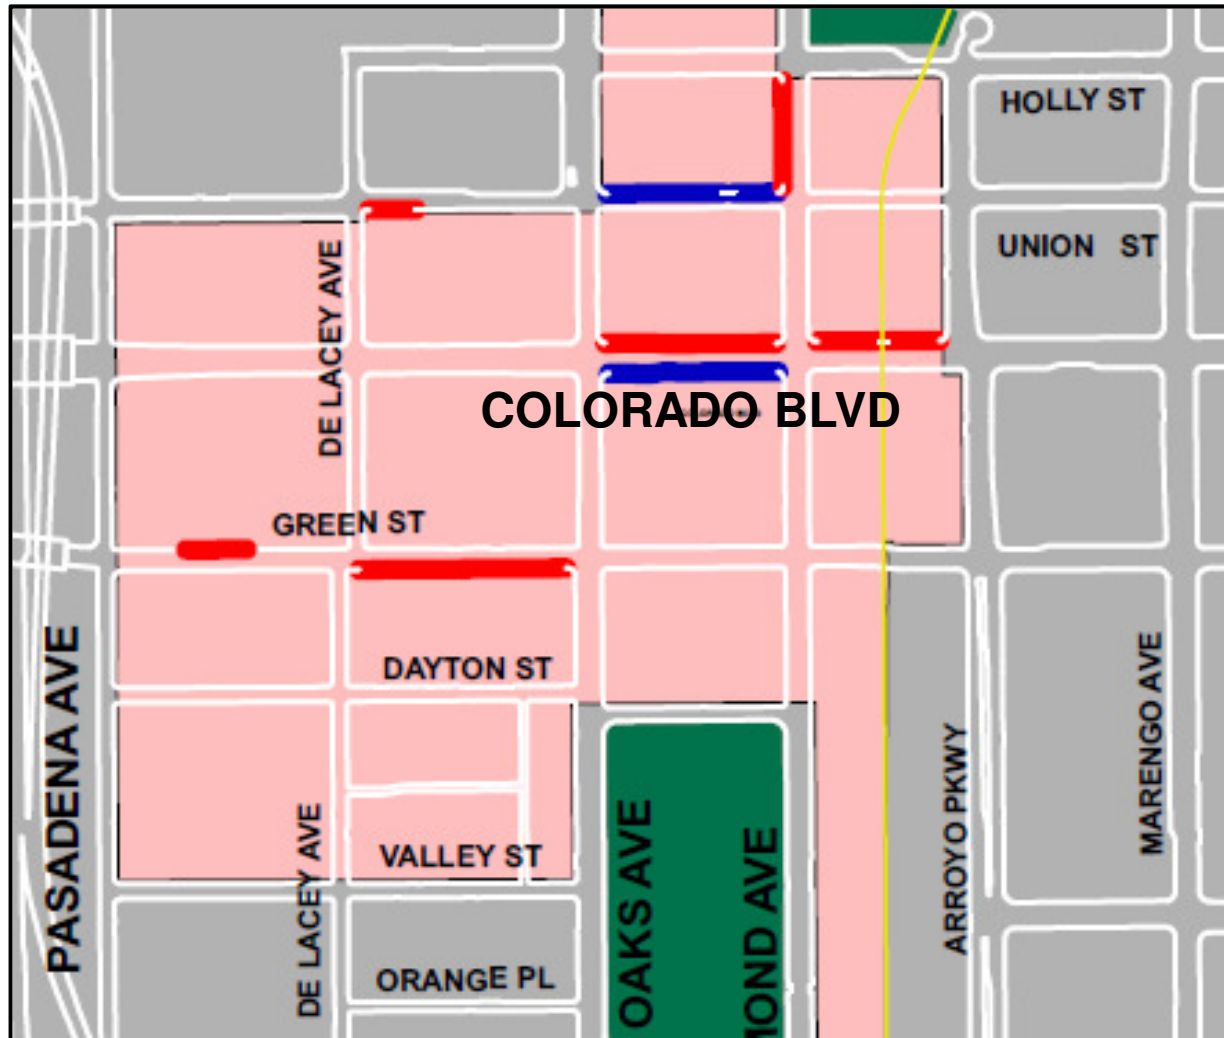

Department of Transportation

On-Street Dining and Parklet Update

City Council
July 20, 2020

Item 26B

On Street Dining Deployment

Department of Transportation

- Temporary On Street Dining Guidelines and Application
 - > Posted July 9
- 14 Applications Received as of this morning (July 20)

Old Pasadena Map

Department of Transportation

Legend:

 Phase 1

 Phase 2

Old Pasadena

Department of Transportation

PASADENA

Old Pasadena

Department of Transportation

Playhouse Village Map

Department of Transportation

- Legend:
- Phase 1
 - Phase 2

PASADENA

Playhouse Village

Department of Transportation