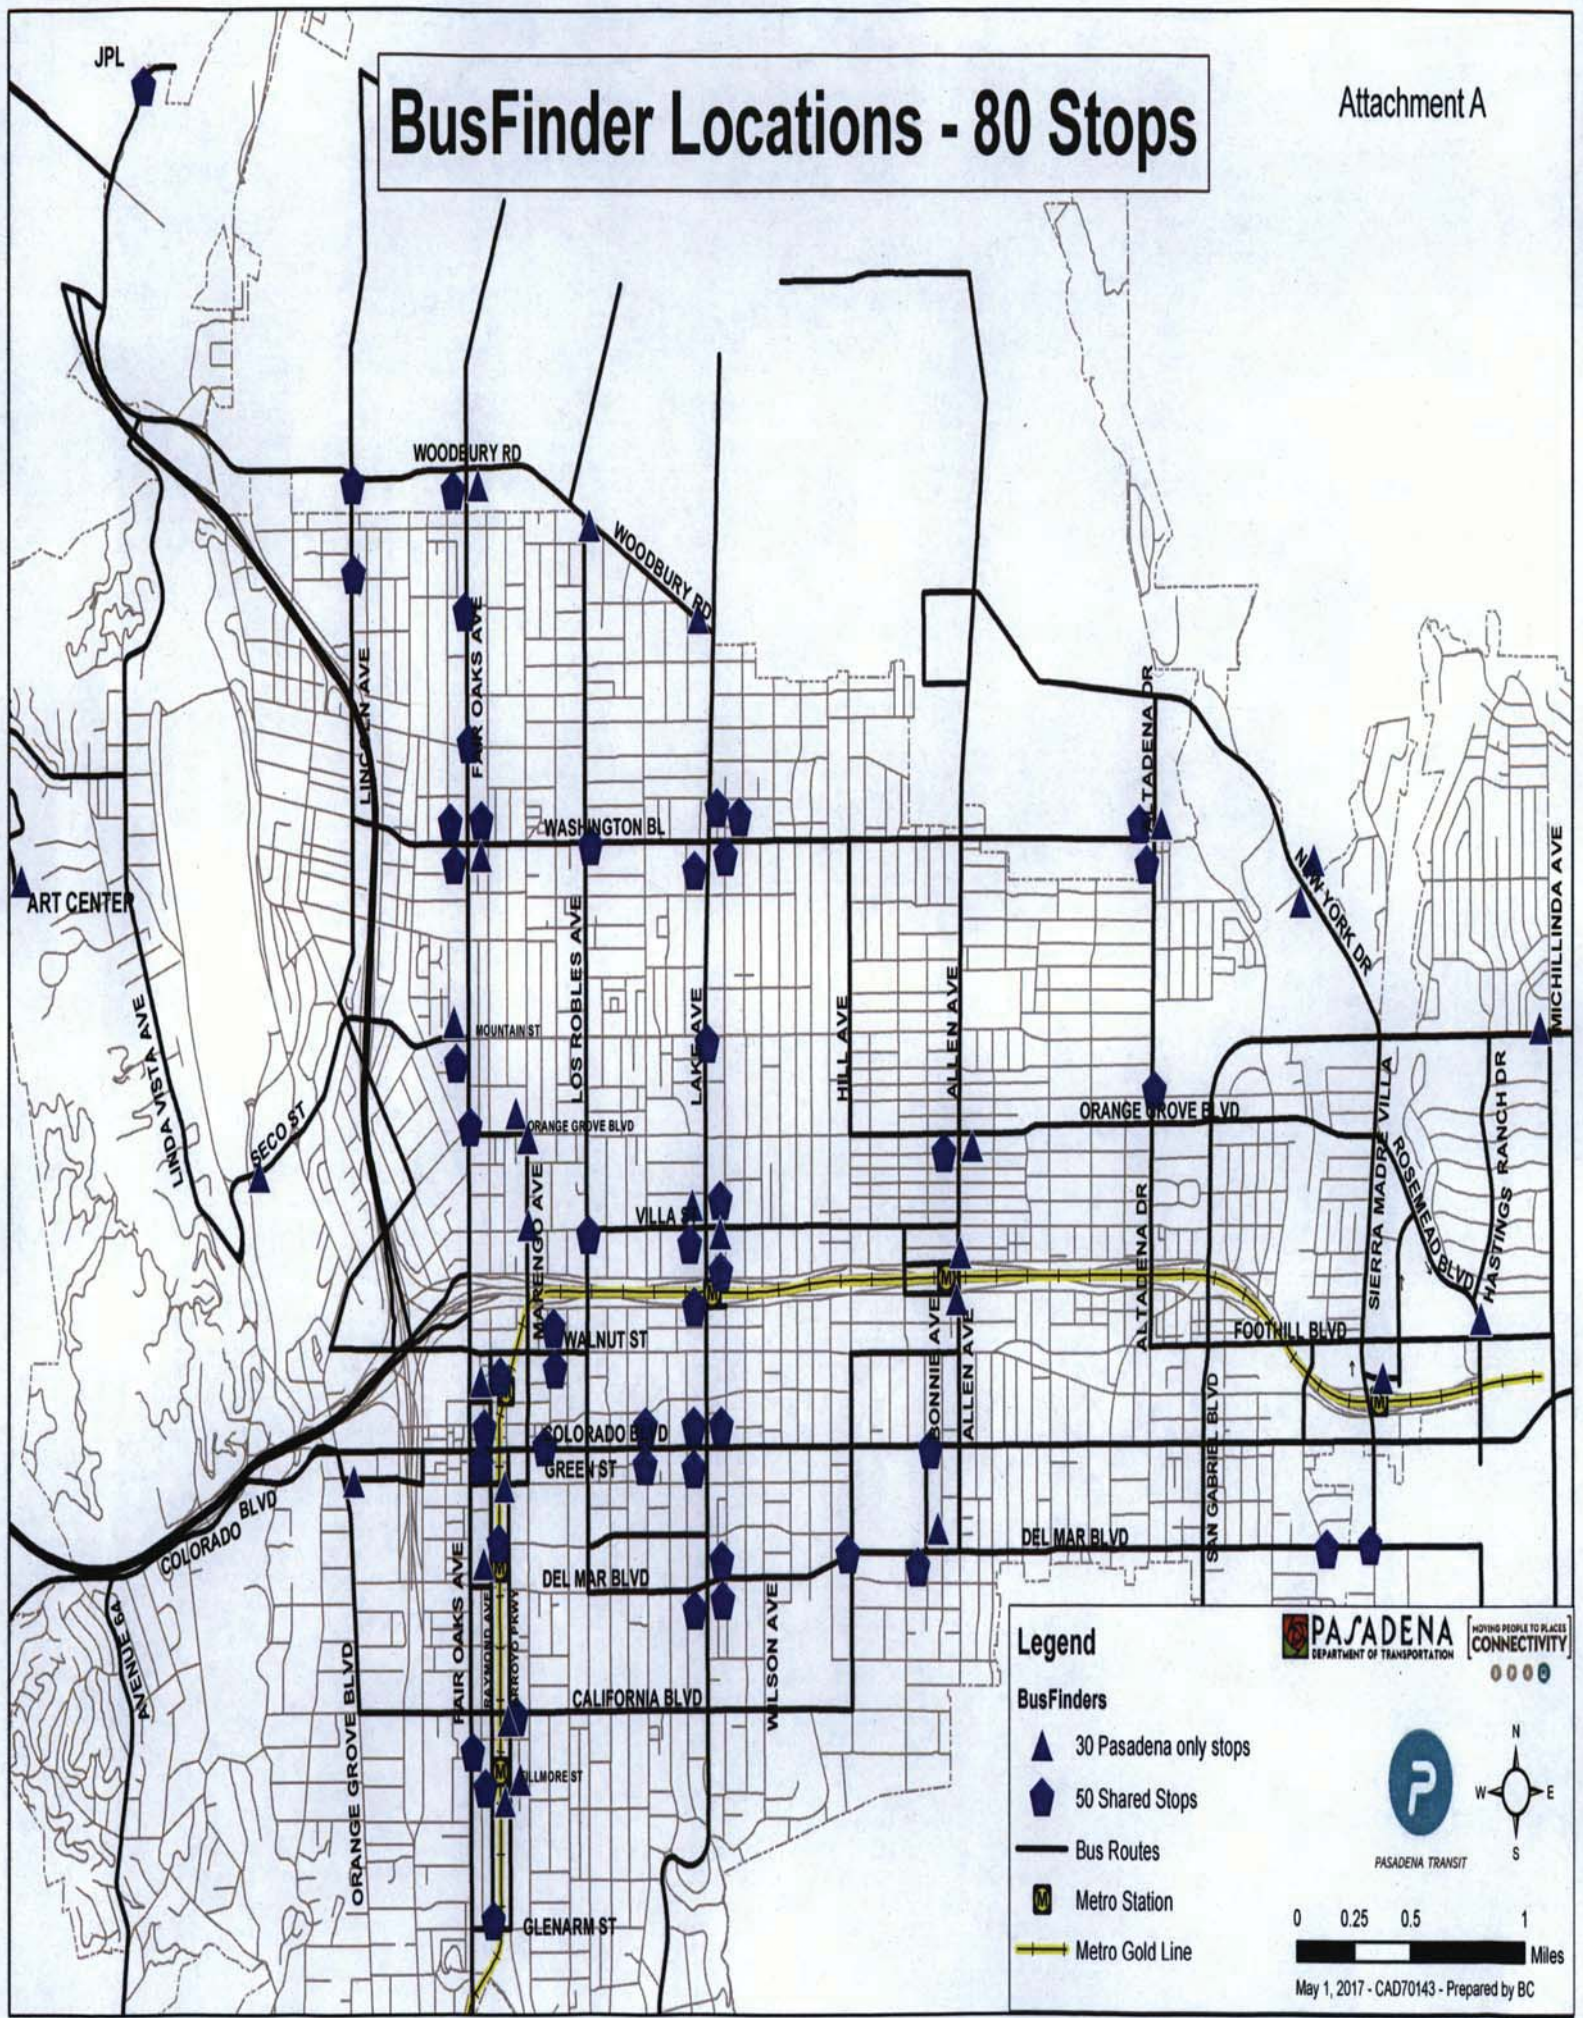

BusFinder Locations - 80 Stops

Attachment A

Legend

- 30 Pasadena only stops
- 50 Shared Stops
- Bus Routes
- Metro Station
- Metro Gold Line

PASADENA DEPARTMENT OF TRANSPORTATION MOVING PEOPLE TO PLACES CONNECTIVITY

PASADENA TRANSIT

0 0.25 0.5 1 Miles

May 1, 2017 - CAD70143 - Prepared by BC