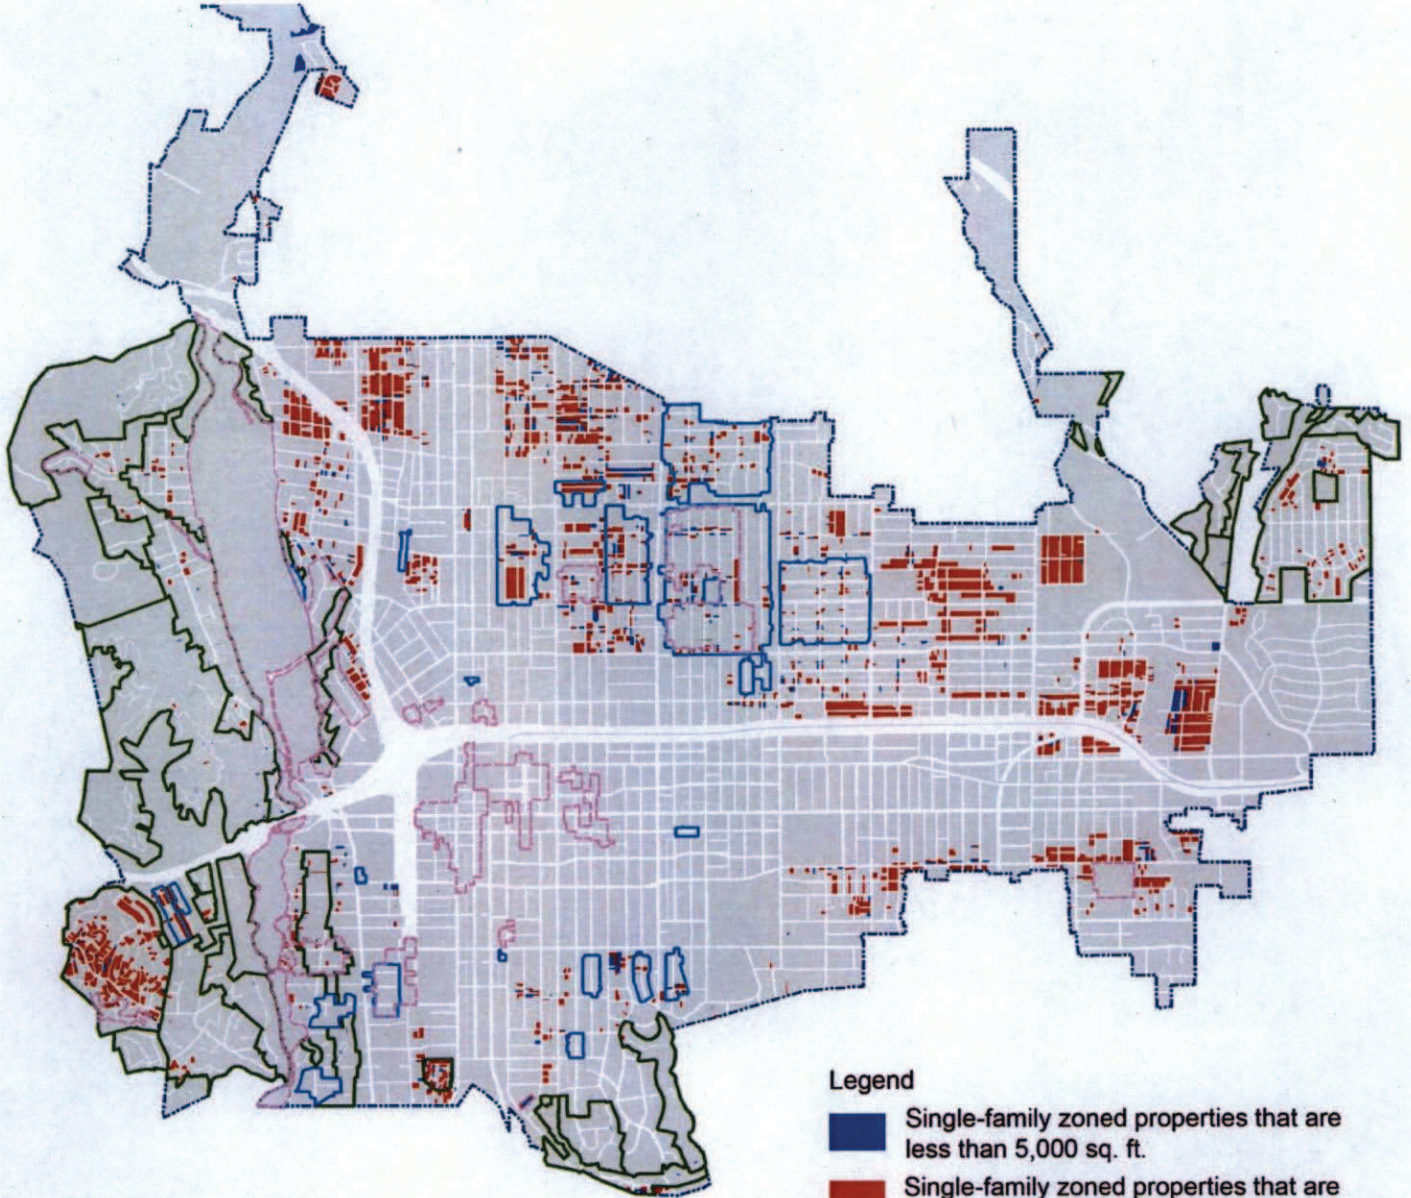

ATTACHMENT H

MAP OF RS-ZONED PROPERTIES THAT ARE SMALLER THAN 7,200 SQUARE FEET

Legend

-  Single-family zoned properties that are less than 5,000 sq. ft.
-  Single-family zoned properties that are between 5,000 and 7,200 sq. ft.
-  Boundary of Hillside Overlay Districts (HD, HD-1, HD-SR)
-  Boundary of Landmark Overlay Districts
-  Boundary of National Register Districts
-  City Boundary