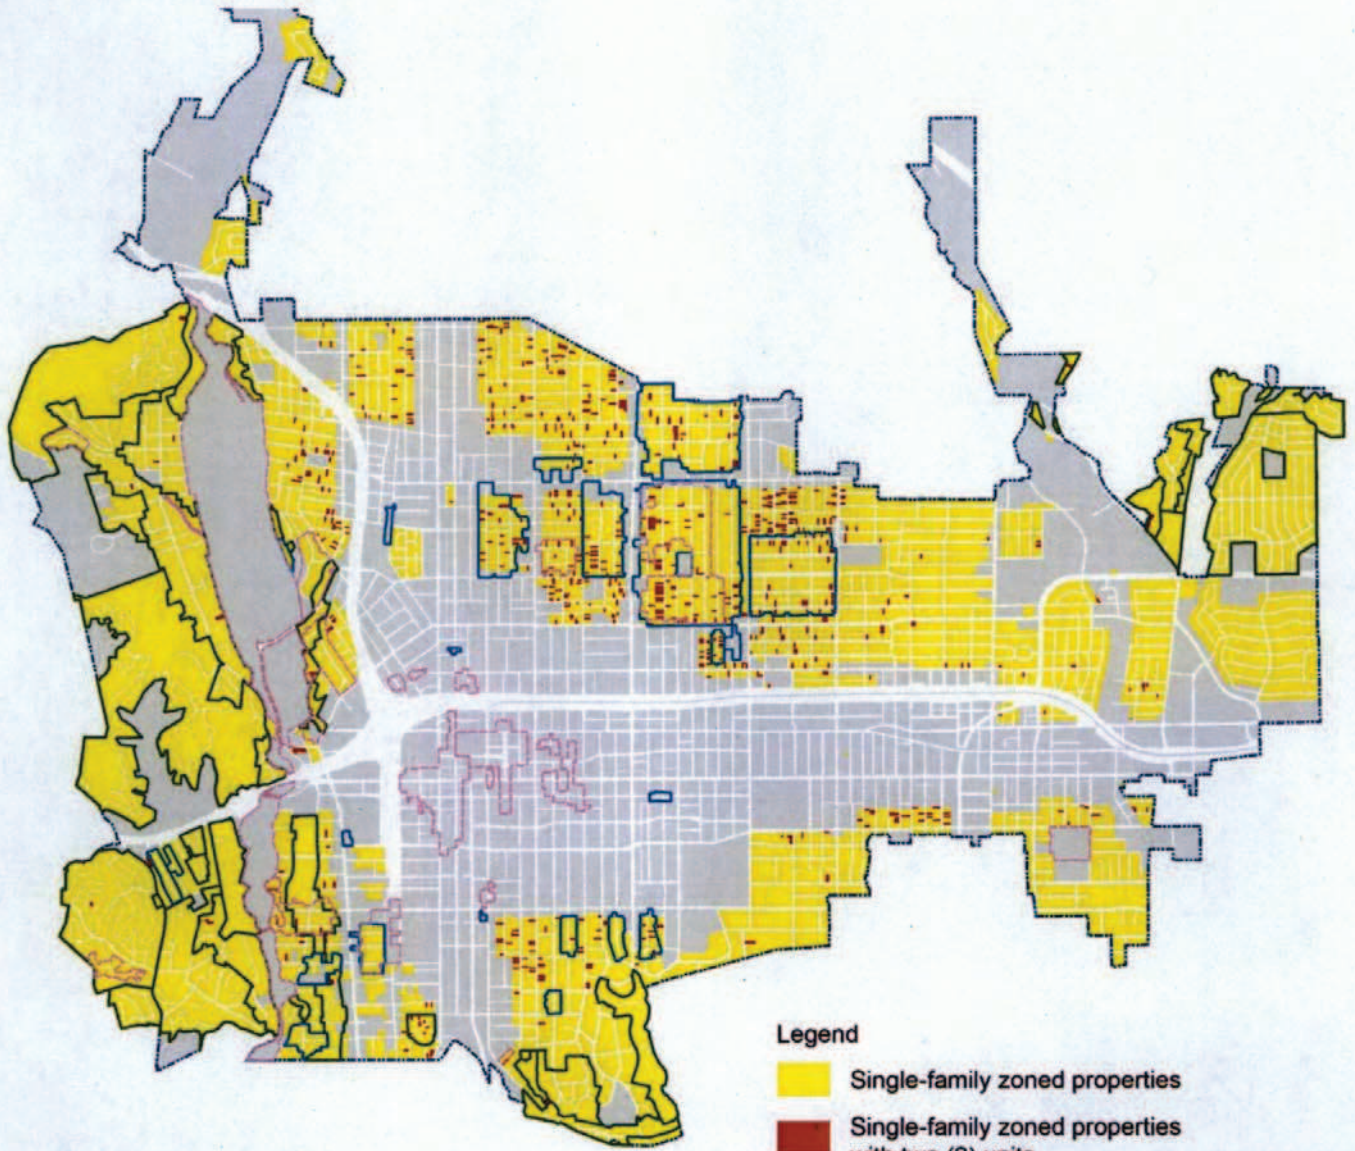

ATTACHMENT D

MAP OF RS-ZONED PROPERTIES WITH TWO UNITS

Legend

- Single-family zoned properties
- Single-family zoned properties with two (2) units
- Boundary of Hillside Overlay Districts (HD, HD-1, HD-SR)
- Boundary of Landmark Overlay Districts
- Boundary of National Register Districts
- City Boundary