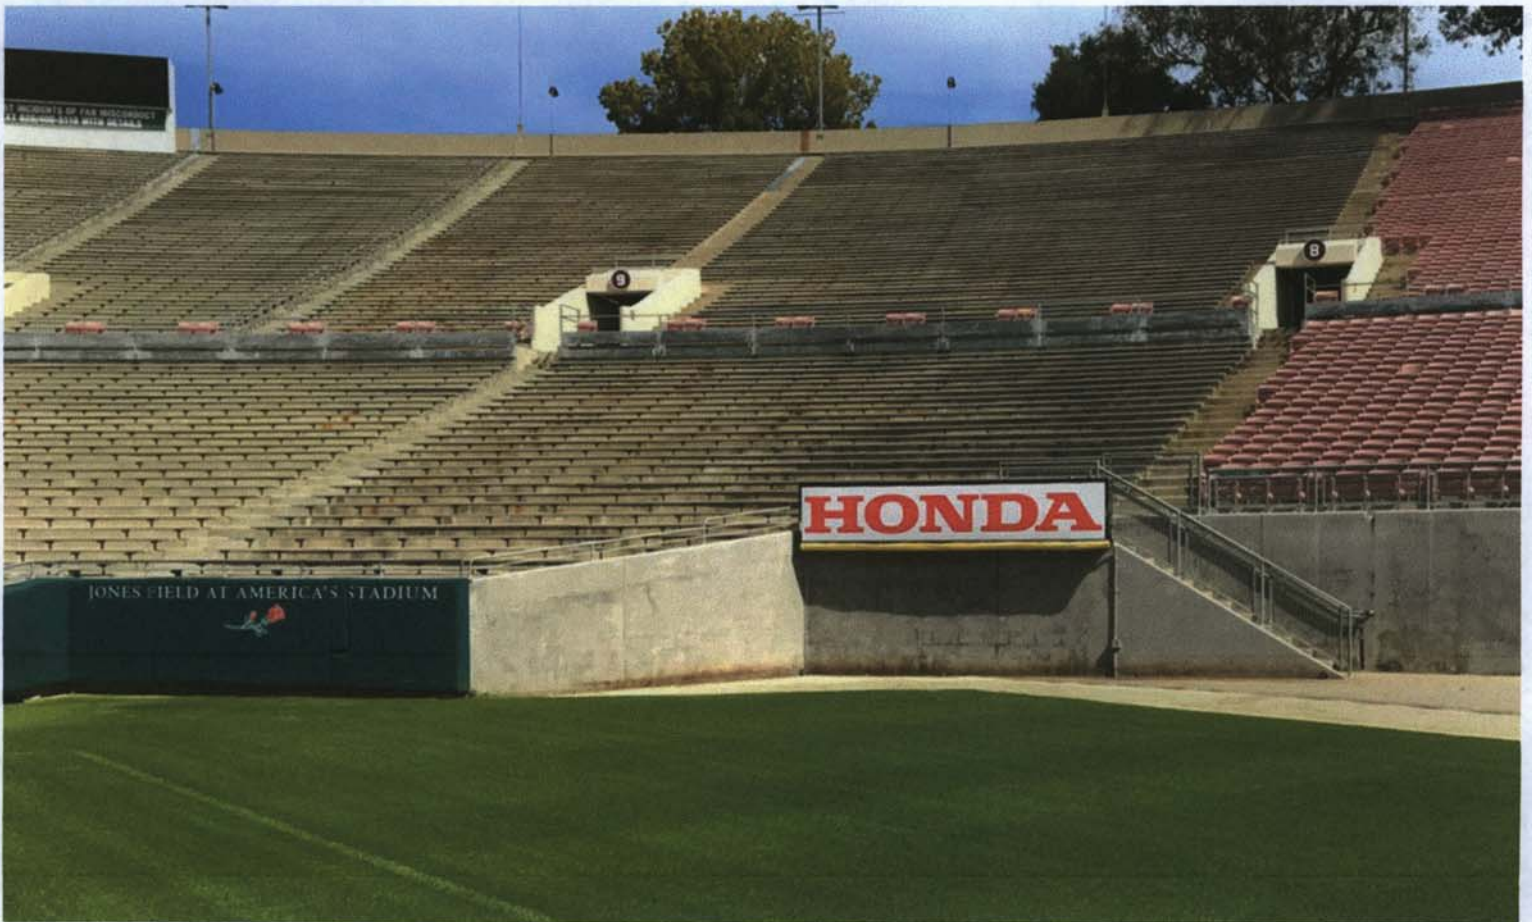

ATTACHMENT A

DRAFT RENDERINGS OF NAMING OPPORTUNITY WITH LEAD GIFT

ATTACHMENT B

MAP OF LOCATION AND DRAFT RENDERING OF FIRST STATUE (FALL 2017)

Legend

- ① Concrete Footing for Future Statue
- ② Decomposed Granite Walk
- ③ Relocated Donor Bench
- ④ New Donor Bench
- ⑤ Relocated Kevin C. Newell Boulder
- ⑥ Relocated Boulders
- ⑦ Roses
- ⑧ Reader Rail
- ⑨ ADA Concrete Curb
- ⑩ Existing Lawn
- ⑪ Existing Time Capsule to Remain

DRAFT

THE DESIGN

ATTACHMENT C

HONDA FIELD TRIP TO THE FIELD – PASADENA UNIFIED SCHOOL DISTRICT