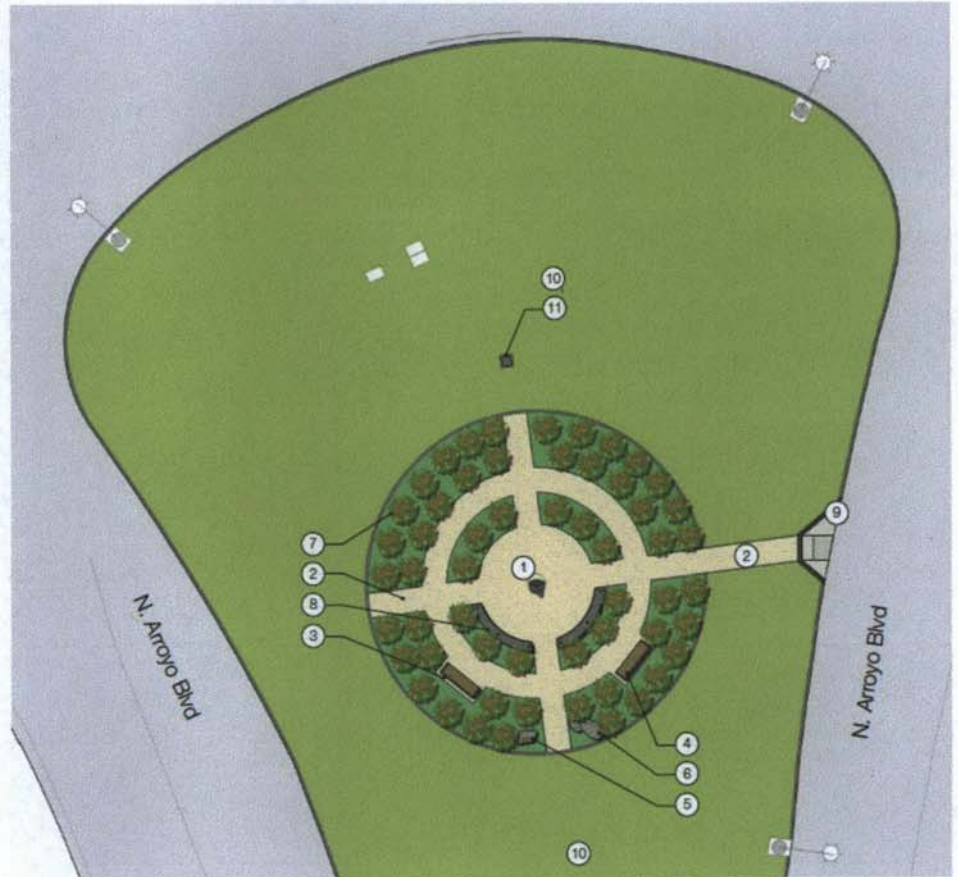

ATTACHMENT A

DRAFT RENDERINGS OF NAMING OPPORTUNITY WITH LEAD GIFT

ATTACHMENT B

MAP OF LOCATION AND DRAFT RENDERING OF FIRST STATUE (FALL 2017)

Legend

- ① Concrete Footing for Future Statue
- ② Decomposed Granite Walk
- ③ Relocated Donor Bench
- ④ New Donor Bench
- ⑤ Relocated Kevin C. Newell Boulder
- ⑥ Relocated Boulders
- ⑦ Roses
- ⑧ Reader Rail
- ⑨ ADA Concrete Curb
- ⑩ Existing Lawn
- ⑪ Existing Time Capsule to Remain

DRAFT

THE DESIGN

ATTACHMENT C

HONDA FIELD TRIP TO THE FIELD – PASADENA UNIFIED SCHOOL DISTRICT