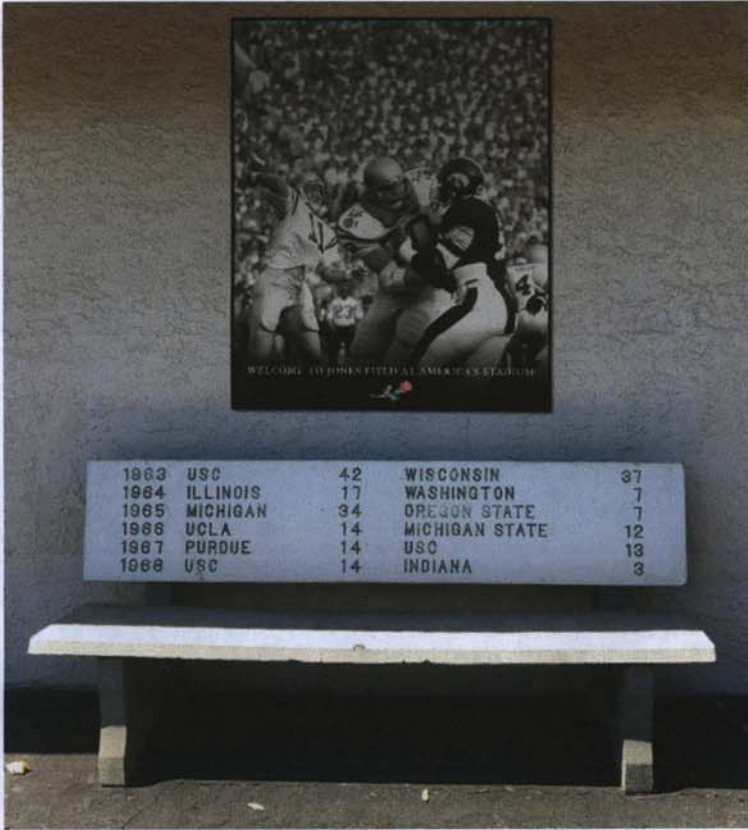

ATTACHMENT A

DRAFT RENDERINGS OF NAMING OPPORTUNITY WITH LEAD GIFT

ATTACHMENT B

MAP OF LOCATION AND DRAFT RENDERING OF FIRST STATUE (FALL 2017)

Legend

- ① Concrete Footing for Future Statue
- ② Decomposed Granite Walk
- ③ Relocated Donor Bench
- ④ New Donor Bench
- ⑤ Relocated Kevin C. Newell Boulder
- ⑥ Relocated Boulders
- ⑦ Roses
- ⑧ Reader Rail
- ⑨ ADA Concrete Curb
- ⑩ Existing Lawn
- ⑪ Existing Time Capsule to Remain