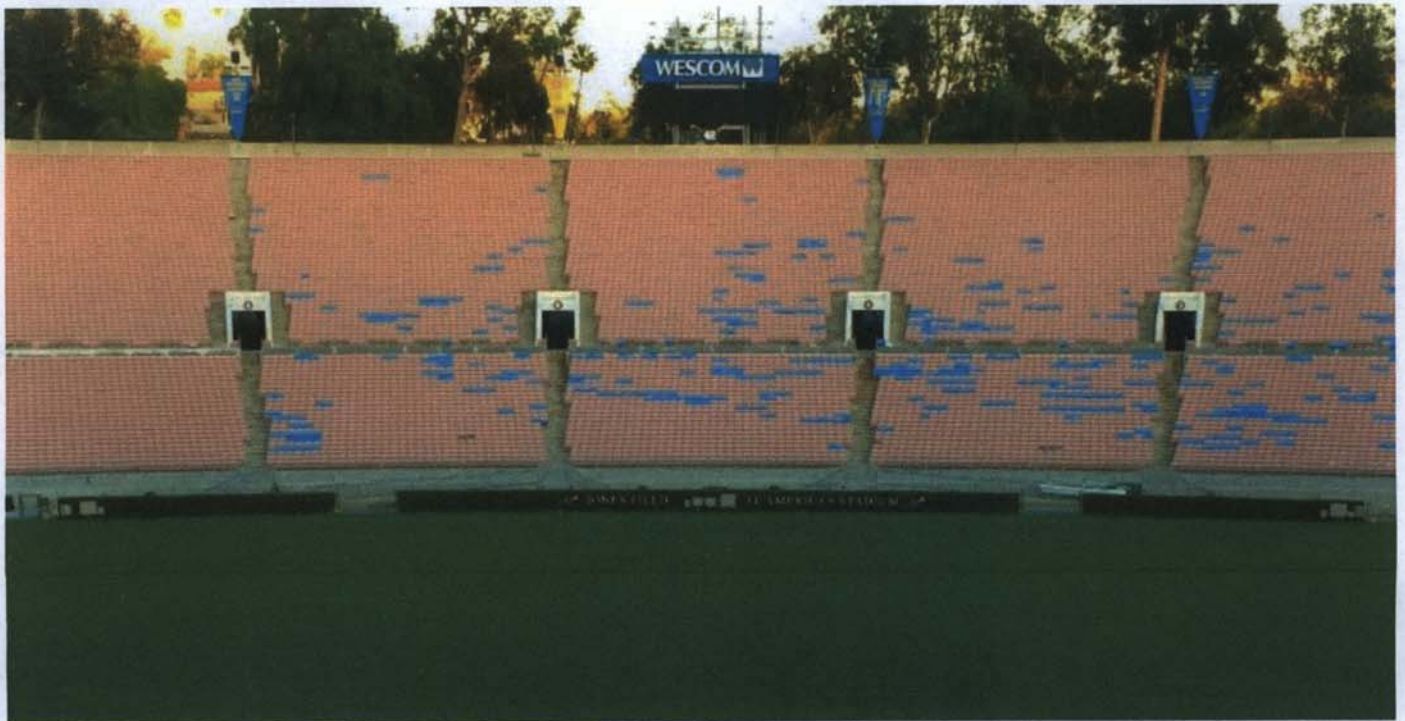

ATTACHMENT A

DRAFT RENDERINGS OF NAMING OPPORTUNITY WITH LEAD GIFT

ATTACHMENT B

MAP OF LOCATION AND DRAFT RENDERING OF FIRST STATUE (FALL 2017)

Legend

- ① Concrete Footing for Future Statue
- ② Decomposed Granite Walk
- ③ Relocated Donor Bench
- ④ New Donor Bench
- ⑤ Relocated Kevin C. Newell Boulder
- ⑥ Relocated Boulders
- ⑦ Roses
- ⑧ Reader Rail
- ⑨ ADA Concrete Curb
- ⑩ Existing Lawn
- ⑪ Existing Time Capsule to Remain

DRAFT

THE DESIGN

ATTACHMENT C

HONDA FIELD TRIP TO THE FIELD – PASADENA UNIFIED SCHOOL DISTRICT