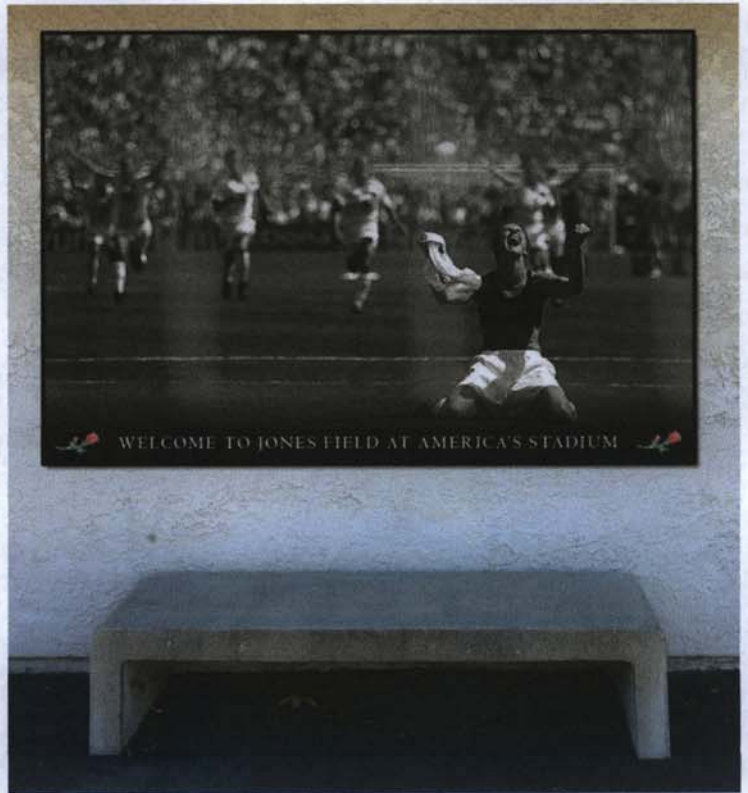

ATTACHMENT A

DRAFT RENDERINGS OF NAMING OPPORTUNITY WITH LEAD GIFT

ATTACHMENT B

MAP OF LOCATION AND DRAFT RENDERING OF FIRST STATUE (FALL 2017)

Legend

- ① Concrete Footing for Future Statue
- ② Decomposed Granite Walk
- ③ Relocated Donor Bench
- ④ New Donor Bench
- ⑤ Relocated Kevin C. Newell Boulder
- ⑥ Relocated Boulders
- ⑦ Roses
- ⑧ Reader Rail
- ⑨ ADA Concrete Curb
- ⑩ Existing Lawn
- ⑪ Existing Time Capsule to Remain