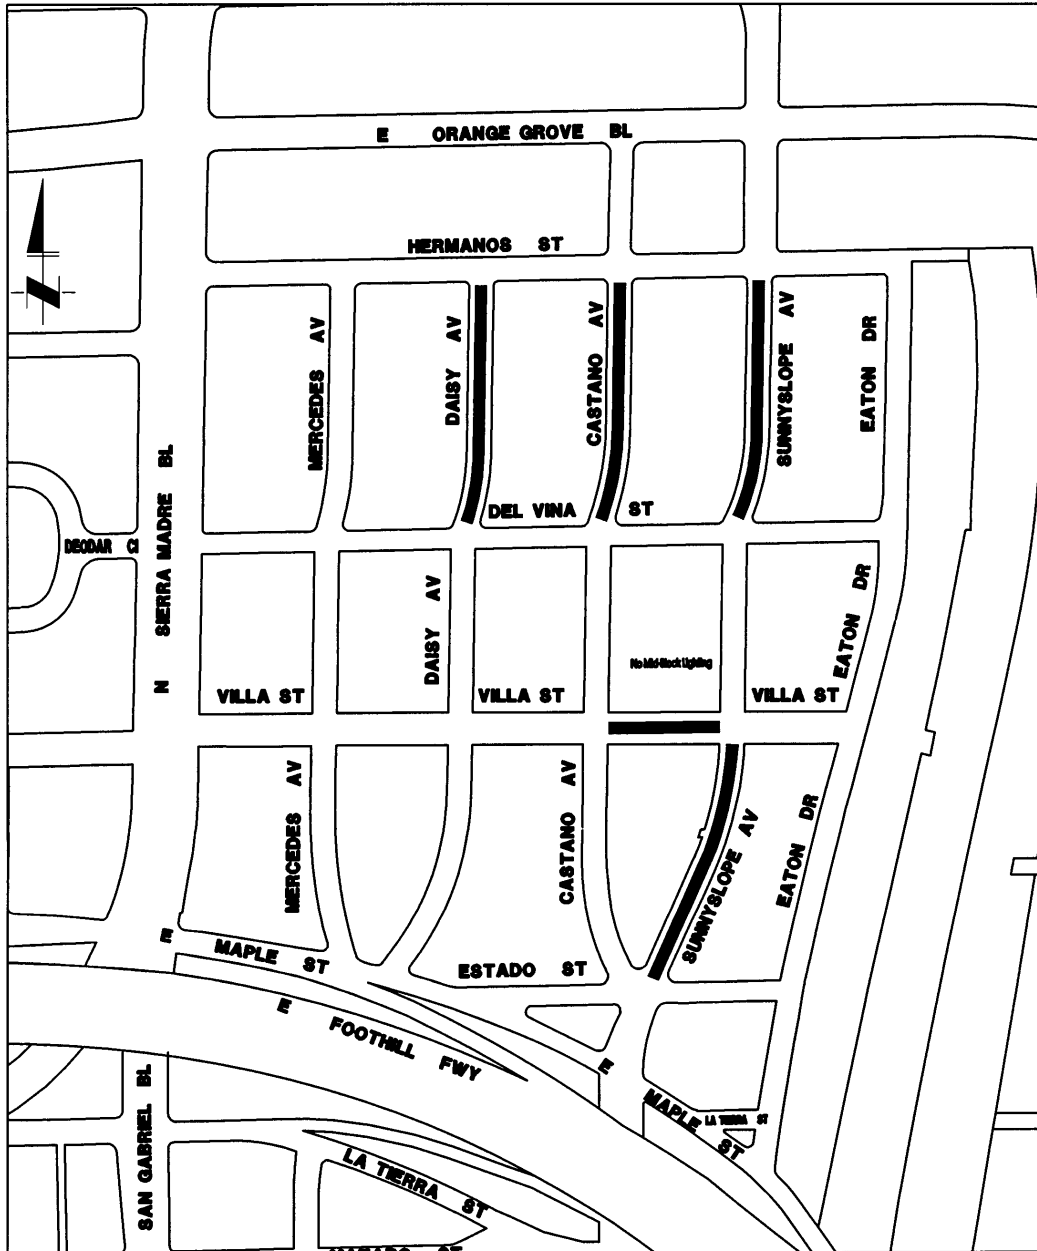

INSTALLATION OF STREET LIGHTING ON SUNNYSLOPE AVENUE FROM HERMANOS STREET TO DEL VINA STREET AND OTHER LOCATIONS

LOCATION MAP