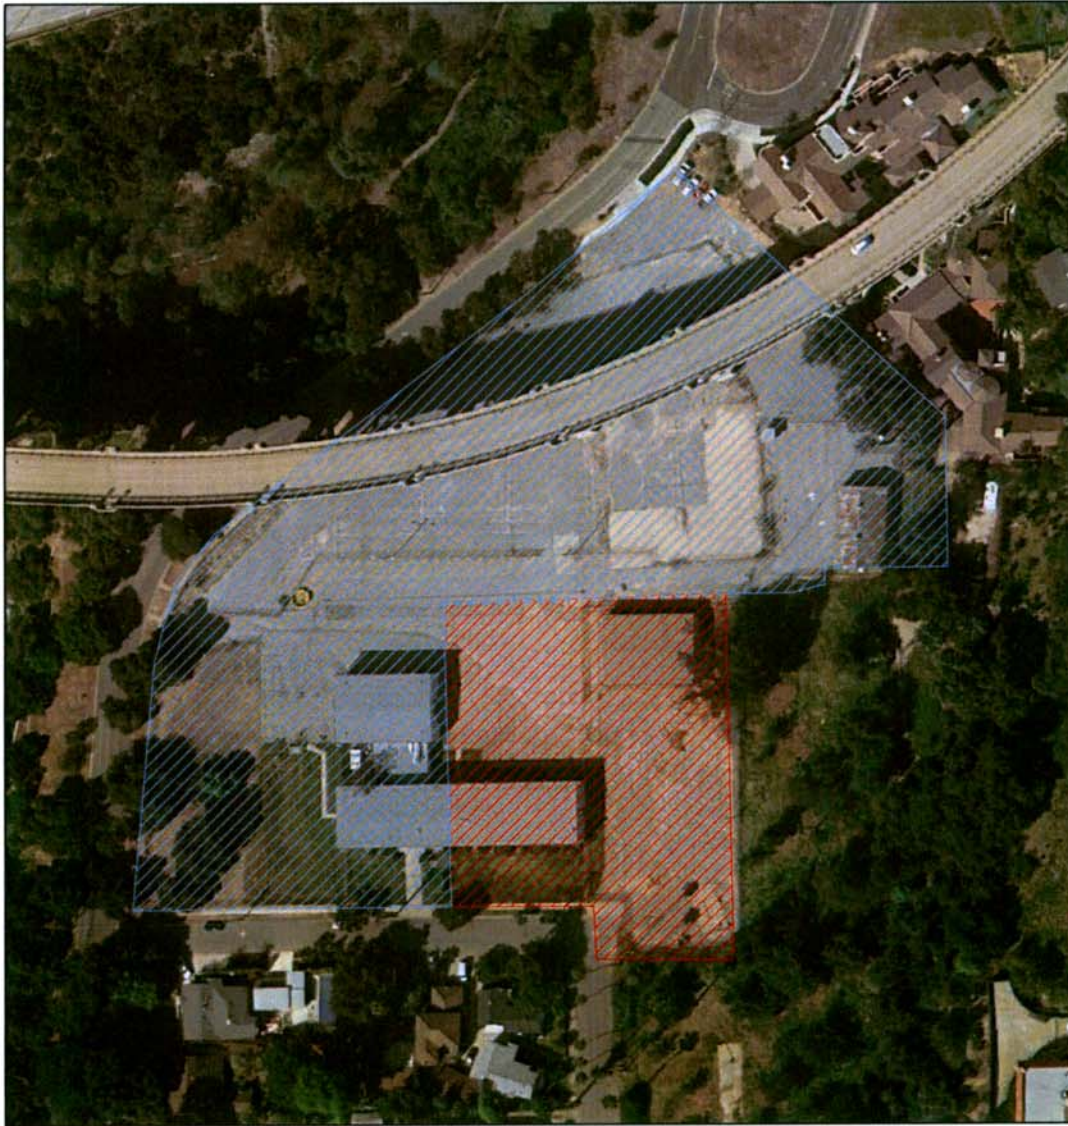

Attachment A

Desiderio Park Site

This map shows in gray the part of the site that will be used by the City of Pasadena as parkland (3.976 acres) and in red the portion to be used by Habitat for Humanity (1.194 acres)

Legend

-  City of Pasadena
-  Habitat for Humanity

Imagery Source: DigitalGlobe (2011)