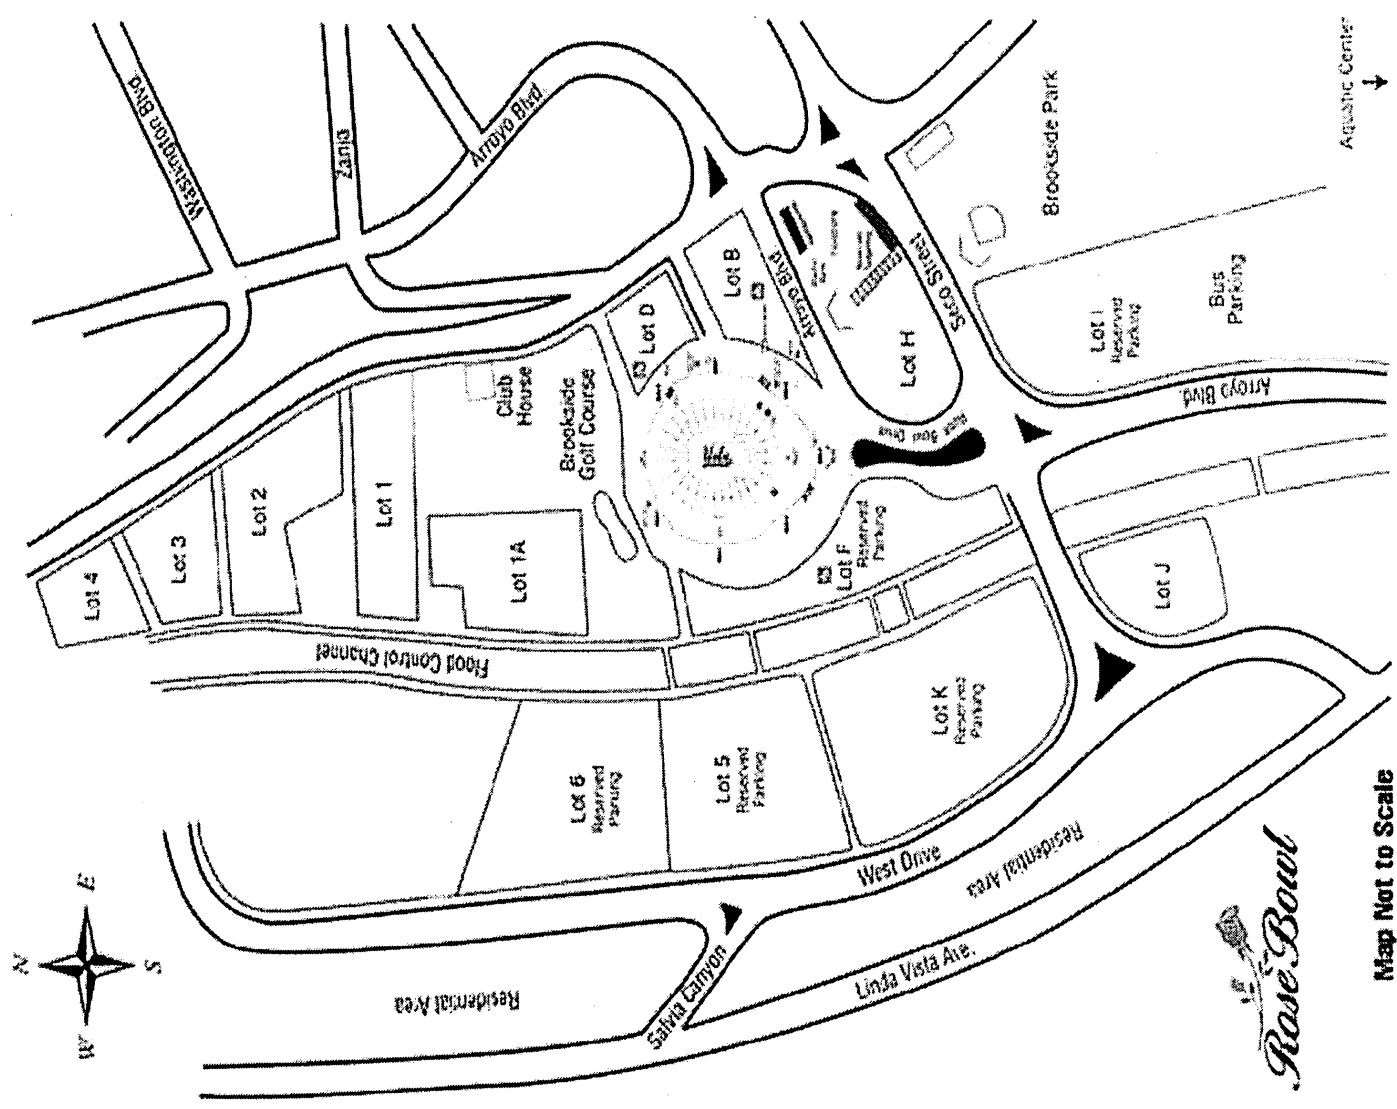

Day One Environmental Scan
Preliminary Photo Essay
UCLA-USC Tailgate @ Rose Bowl
11/17/12

Day One, Inc.
175 N. Euclid Ave.
Pasadena, 91101 CA
626-229-9750
www.dayonepasadena.org

Rose Bowl General Parking, Tailgating Areas

Map Not to Scale

11/17 Game Details

- 12pm Kickoff Time
- Tailgating commenced at 6am
- Alcohol consumption after 12pm prohibited
 - Violations highlighted in red times

11/17 Game Details

- 12pm Kickoff Time
- Tailgating commenced at 6am
- Alcohol consumption after 12pm prohibited
 - Violations highlighted in red times

11:18am - Brookside Park

12:30pm - Brookside Park

12:40pm - Brookside Park

2:47pm - Lot 1A Golf course

Drinking Games – “Flip Cup”

10:55am – Flip Cup game (Lot H)

10:55am – winners rejoice (Lot H)

Drinking Games – “Corn Hole”

11:40am - Lot 2 , Brookside Golf Course

10:50am – Lot 5, Brookside Golf Course

Drinking Games – “Keg Stands”

11:17am – Brookside Park

12:07pm – Lot 2 (Golf course)

Drinking Games – “Keg Stands”

12:23pm – Lot 2, Golf Course