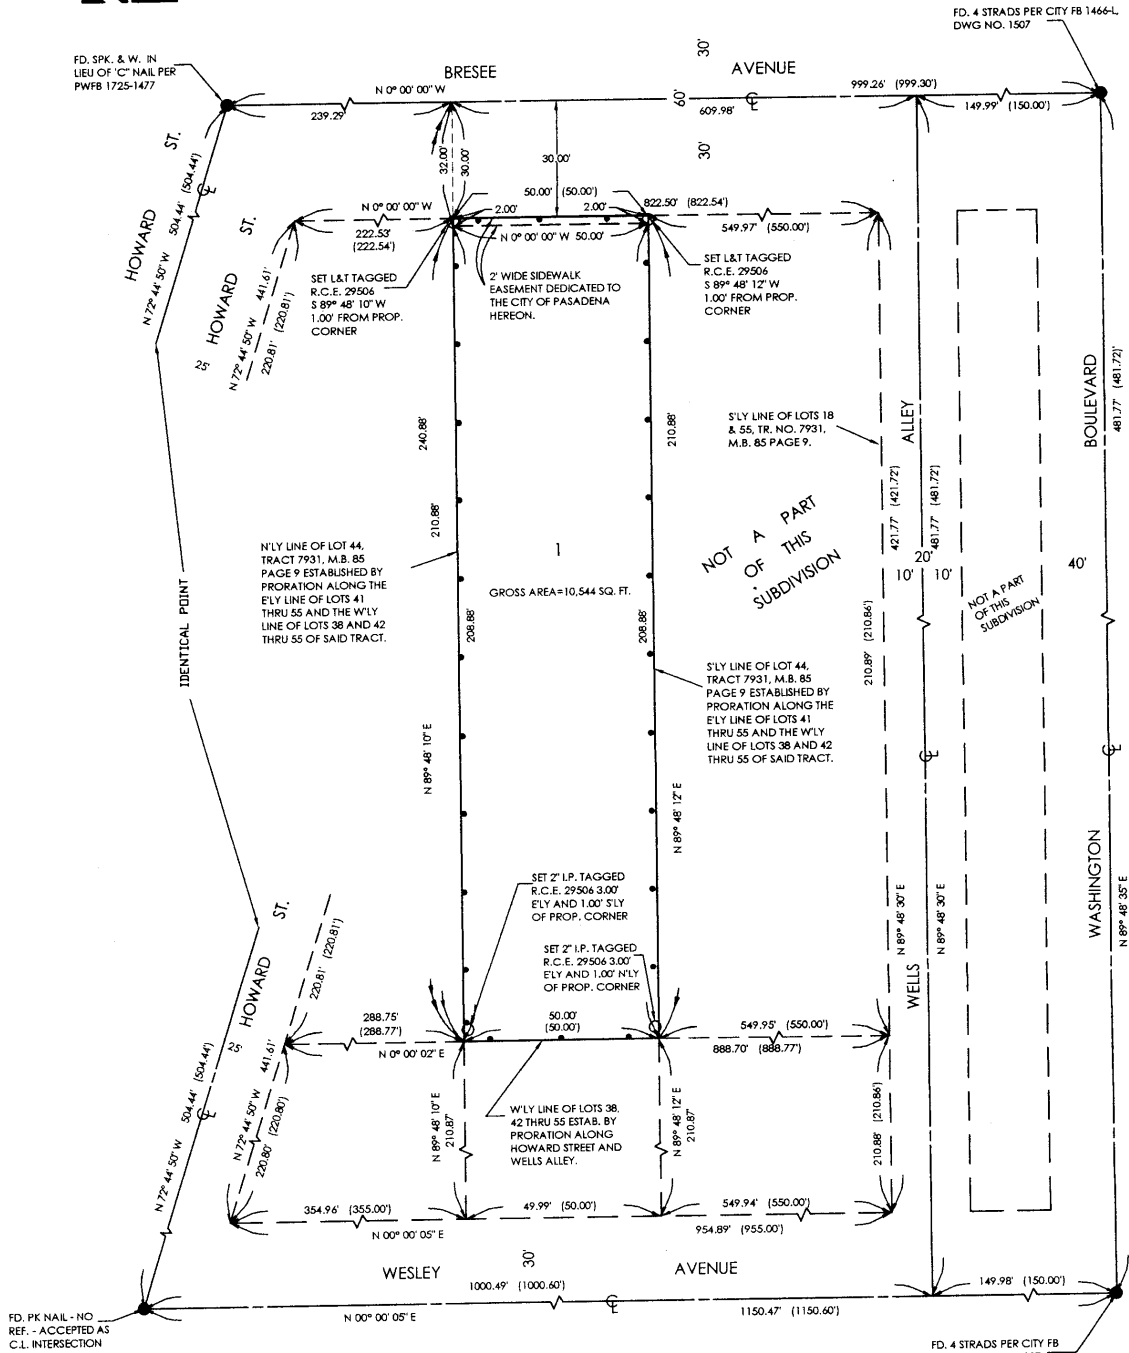

PARCEL MAP NO. 070441

IN THE CITY OF PASADENA
 COUNTY OF LOS ANGELES, STATE OF CALIFORNIA
 FOR CONDOMINIUM PURPOSES

LEGEND:

— — — — — INDICATES THE BOUNDARY OF THE LAND BEING SUBDIVIDED BY THIS MAP.

MONUMENT NOTES:

- DENOTES SET MONUMENTS
- DENOTES FOUND MONUMENTS
- [] INDICATES RECORD DATA PER TRACT 7931, M.B. 85 PAGE 9.