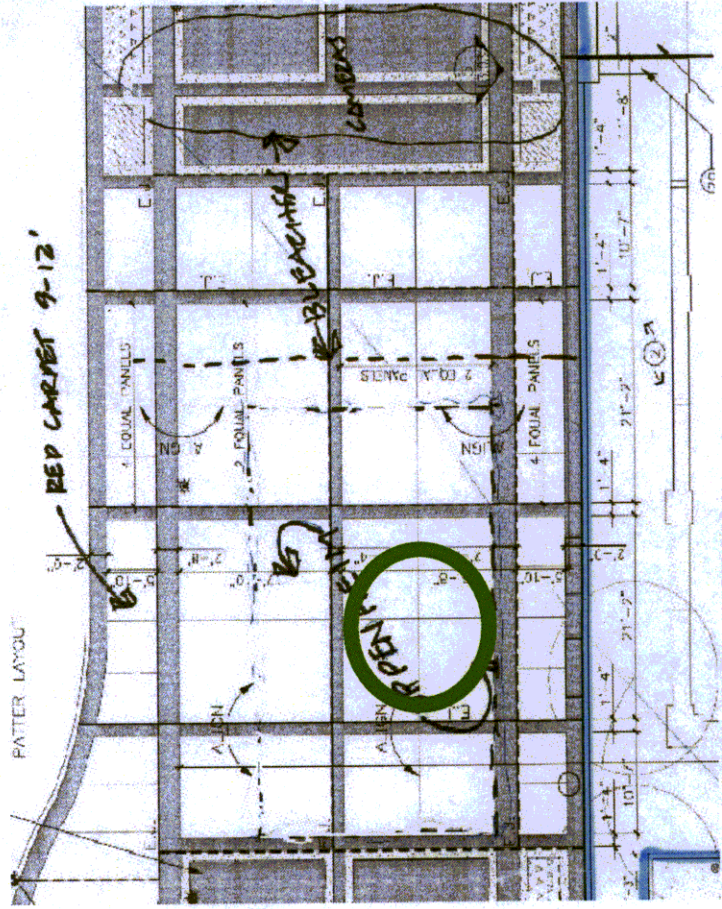

Attachment E

Pasadena Center Public Art - Scale Model Views  
Straight On View at Plaza Level

**Pasadena Center Public Art - Scale Model Views**  
**Plaza Level Front Side Views of Sculptures**

**Dennis Oppenheim: "Thinking Caps"**

**Hans Peter Kuhn: "Lightfield"**

Pasadena Center Public Art - Scale Model Views  
Aerial View of Sculpture Layouts

Pasadena Center Public Art - Scale Model Views  
Bird's Eye View of Dennis Oppenheim Sculpture

Pasadena Center Public Art - Scale Model Views  
Bird's Eye View of Hans Peter Kuhn Sculpture

Hans Peter Kuhn: "Lightfield"  
 Detail: 38'1 x 15'w x 6'8"h

Dennis Oppenheim: "Thinking Caps"  
 Detail: 24' diameter x 15'h (at apex)