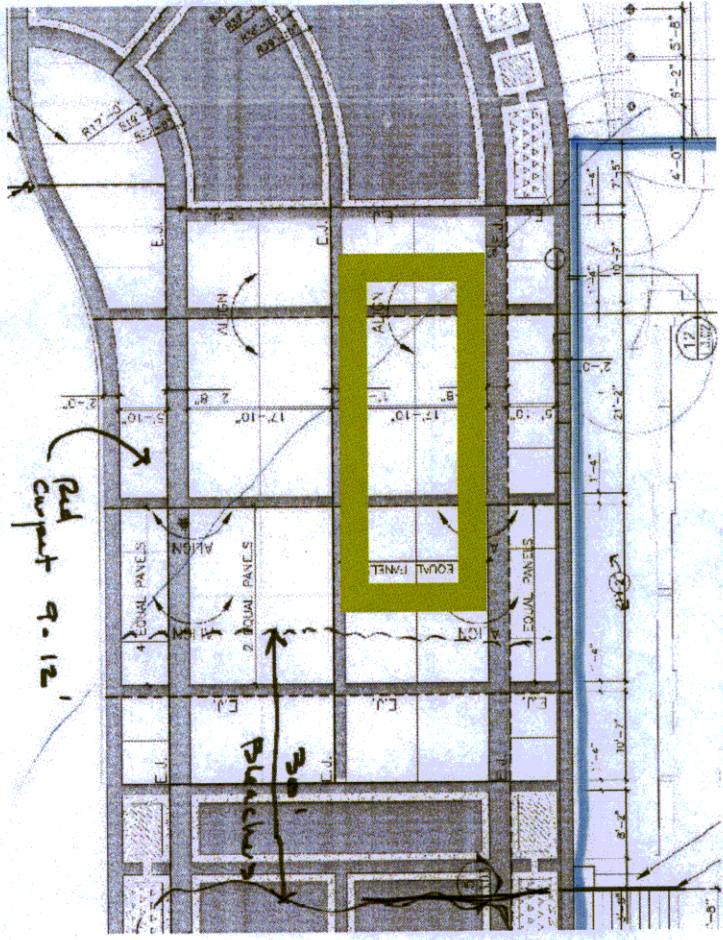

Attachment E

Pasadena Center Public Art - Scale Model Views  
Straight On View at Plaza Level

**Pasadena Center Public Art - Scale Model Views**  
**Plaza Level Front Side Views of Sculptures**

**Dennis Oppenheim: "Thinking Caps"**

**Hans Peter Kuhn: "Lightfield"**

Pasadena Center Public Art - Scale Model Views  
Aerial View of Sculpture Layouts

Pasadena Center Public Art - Scale Model Views  
Bird's Eye View of Dennis Oppenheim Sculpture

Pasadena Center Public Art - Scale Model Views  
Bird's Eye View of Hans Peter Kuhn Sculpture

Hans Peter Kuhn: "Lightfield"  
 Detail: 38'1 x 15'w x 6'8"h

Dennis Oppenheim: "Thinking Caps"  
 Detail: 24' diameter x 15'h (at apex)