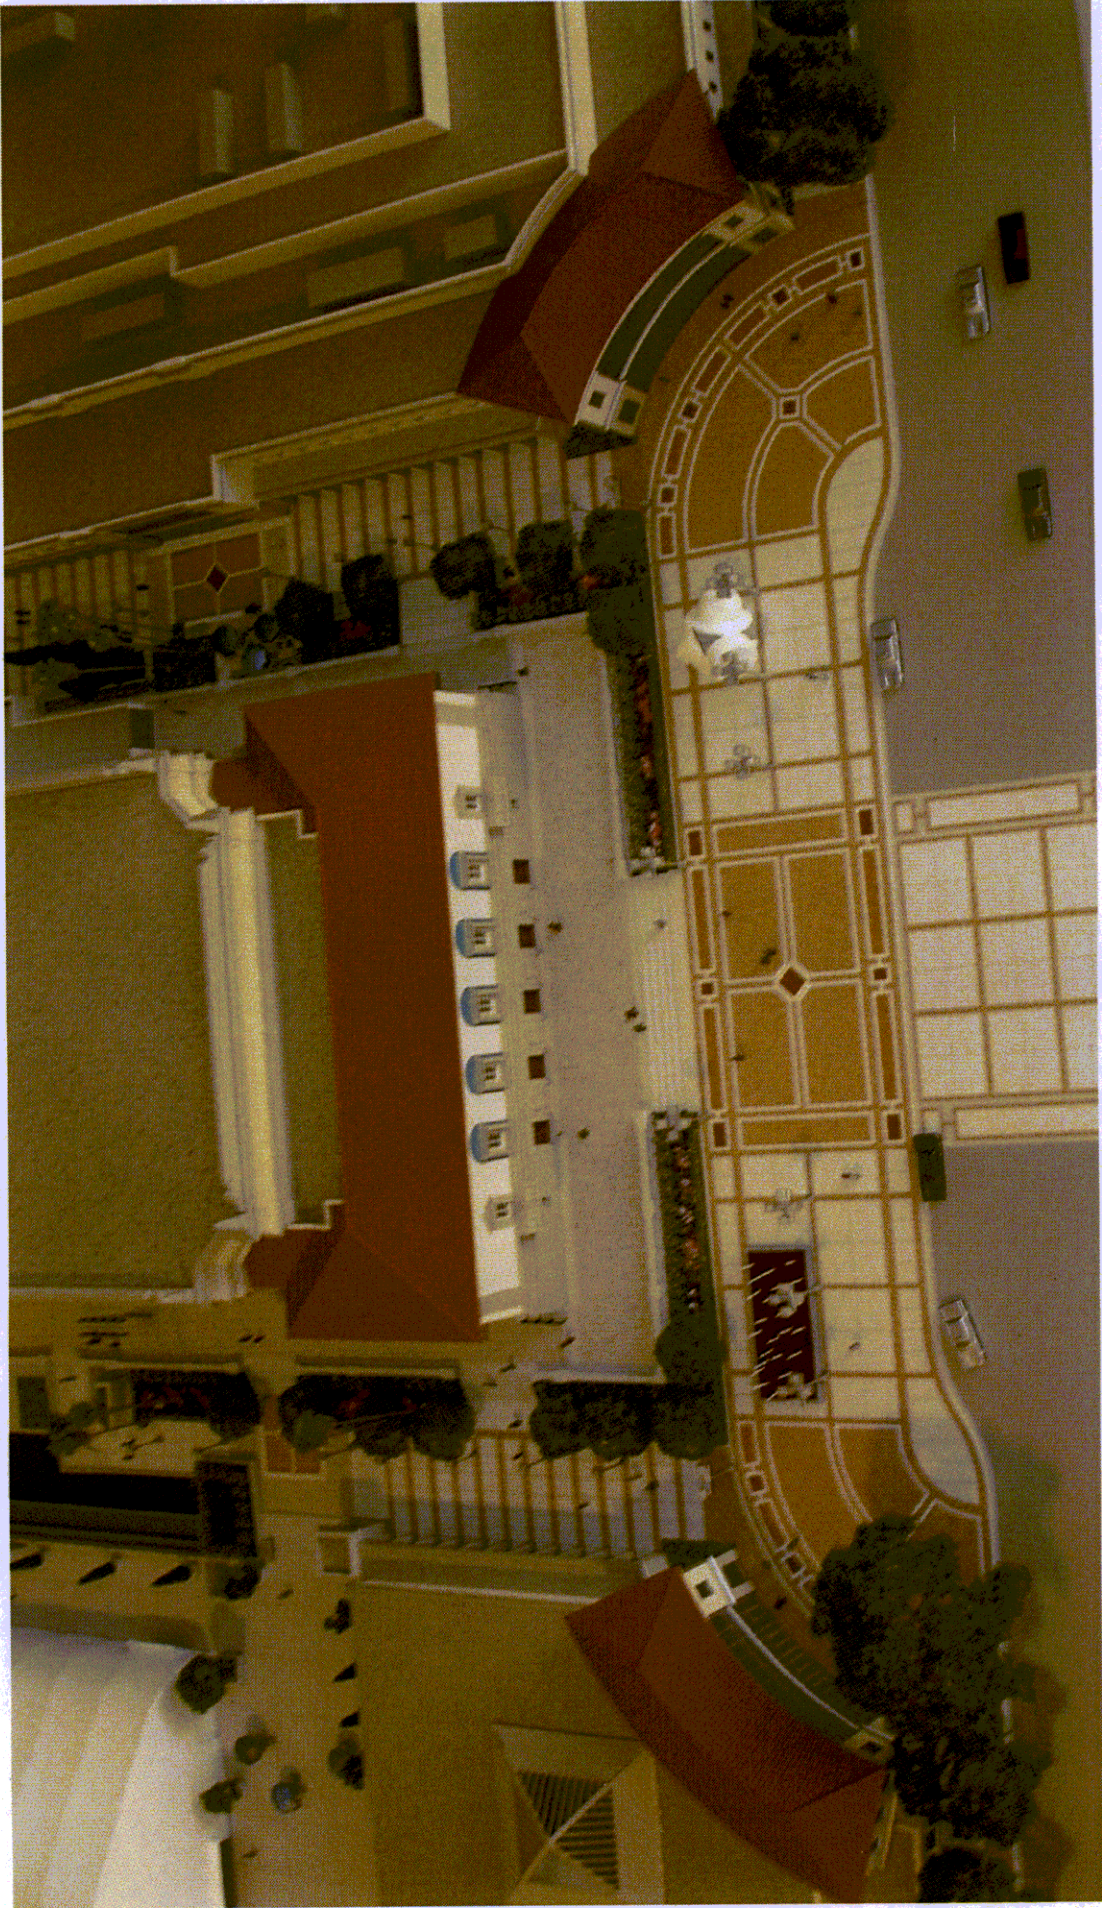

Attachment E

Pasadena Center Public Art - Scale Model Views  
Straight On View at Plaza Level

**Pasadena Center Public Art - Scale Model Views**  
**Plaza Level Front Side Views of Sculptures**

**Dennis Oppenheim: "Thinking Caps"**

**Hans Peter Kuhn: "Lightfield"**

Pasadena Center Public Art - Scale Model Views  
Aerial View of Sculpture Layouts

Pasadena Center Public Art - Scale Model Views  
Bird's Eye View of Dennis Oppenheim Sculpture

Pasadena Center Public Art - Scale Model Views  
Bird's Eye View of Hans Peter Kuhn Sculpture

Hans Peter Kuhn: "Lightfield"  
 Detail: 38'1 x 15'w x 6'8"h

Dennis Oppenheim: "Thinking Caps"  
 Detail: 24' diameter x 15'h (at apex)