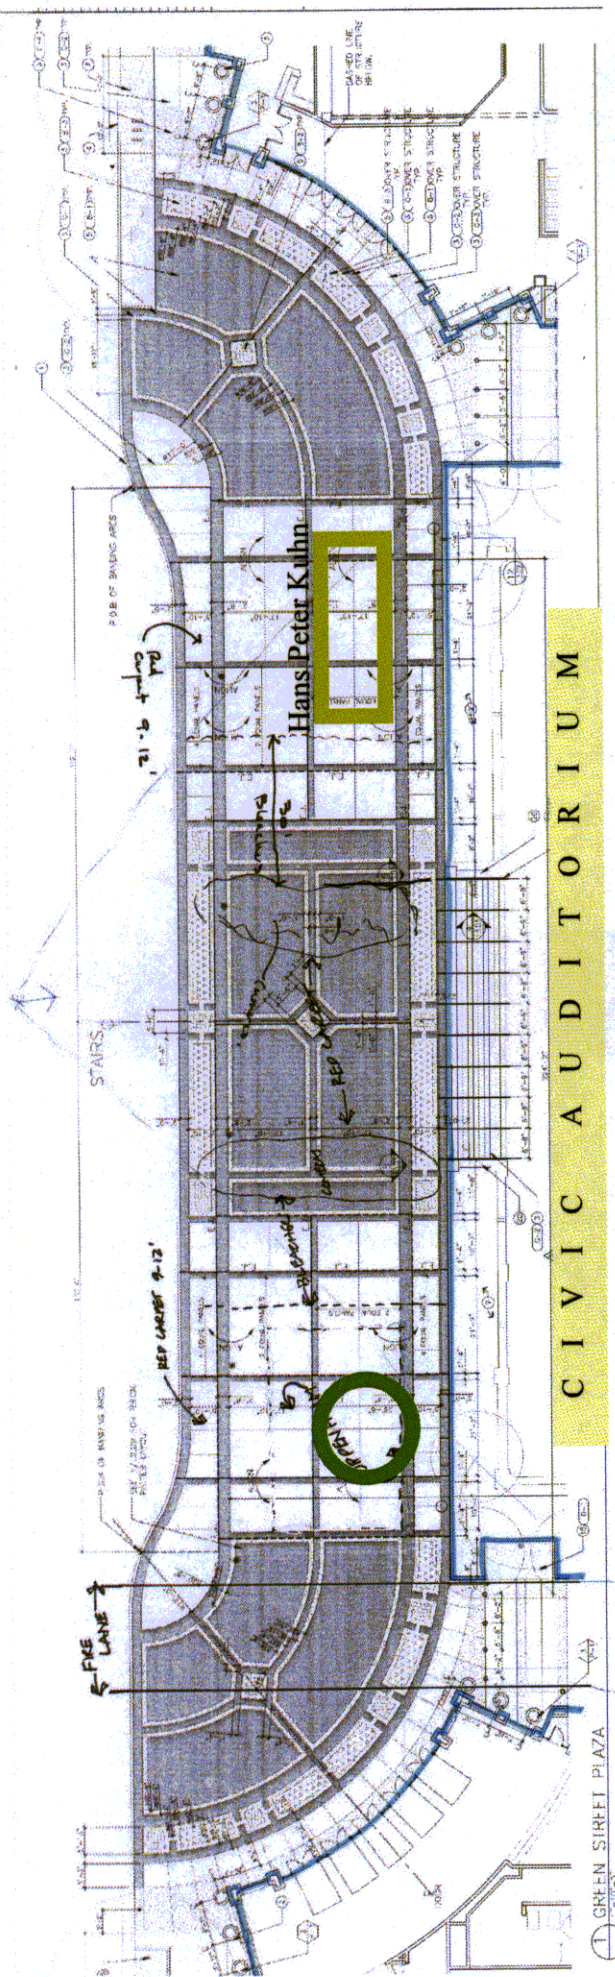

Attachment E

Pasadena Center Public Art - Scale Model Views  
Straight On View at Plaza Level

**Pasadena Center Public Art - Scale Model Views**  
**Plaza Level Front Side Views of Sculptures**

**Dennis Oppenheim: "Thinking Caps"**

**Hans Peter Kuhn: "Lightfield"**

Pasadena Center Public Art - Scale Model Views  
Aerial View of Sculpture Layouts

Pasadena Center Public Art - Scale Model Views  
Bird's Eye View of Dennis Oppenheim Sculpture

Pasadena Center Public Art - Scale Model Views  
Bird's Eye View of Hans Peter Kuhn Sculpture

Hans Peter Kuhn: "Lightfield"  
 Detail: 38'1 x 15'w x 6'8"h

Dennis Oppenheim: "Thinking Caps"  
 Detail: 24' diameter x 15'h (at apex)