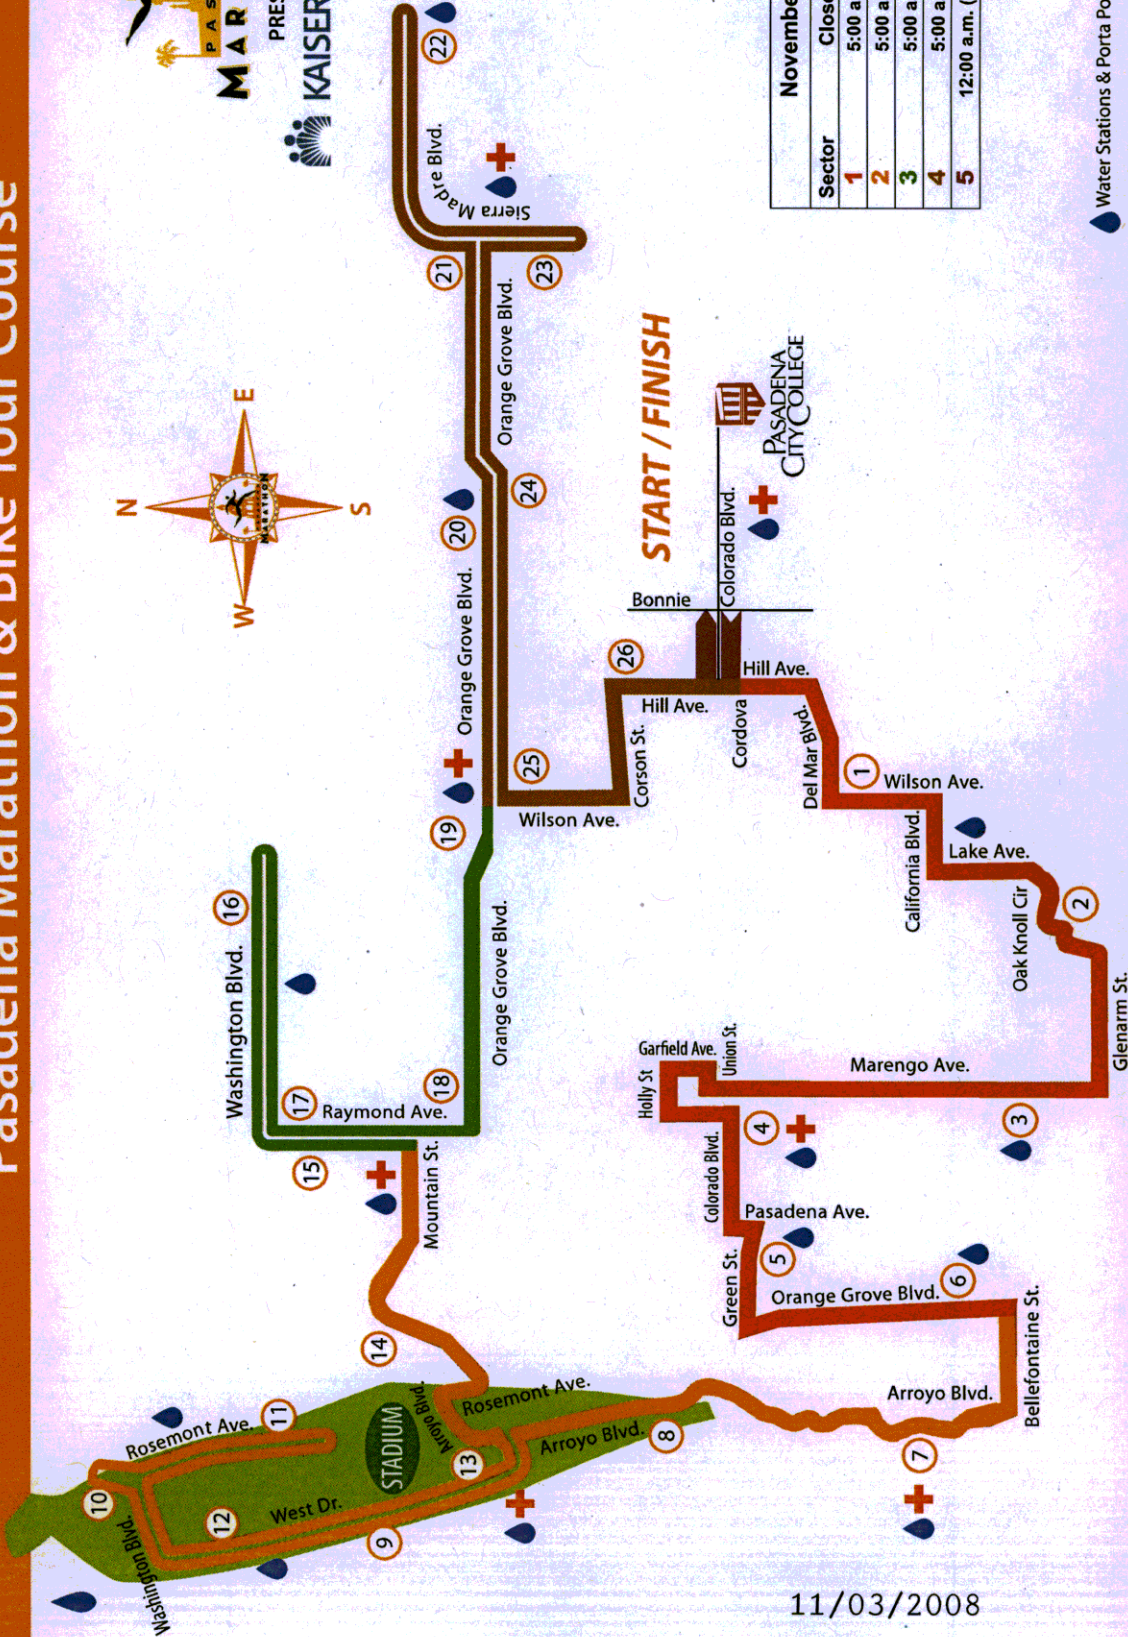

Pasadena Marathon & Bike Tour Course

November 16, 2008		
Sector	Close	Reopen
1	5:00 a.m.	8:20 a.m.
2	5:00 a.m.	10:45 a.m.
3	5:00 a.m.	12:10 p.m.
4	5:00 a.m.	2:09 p.m.
5	12:00 a.m. (midnite)	5:00 p.m.

 Water Stations & Porta Potties
  First Aid Station