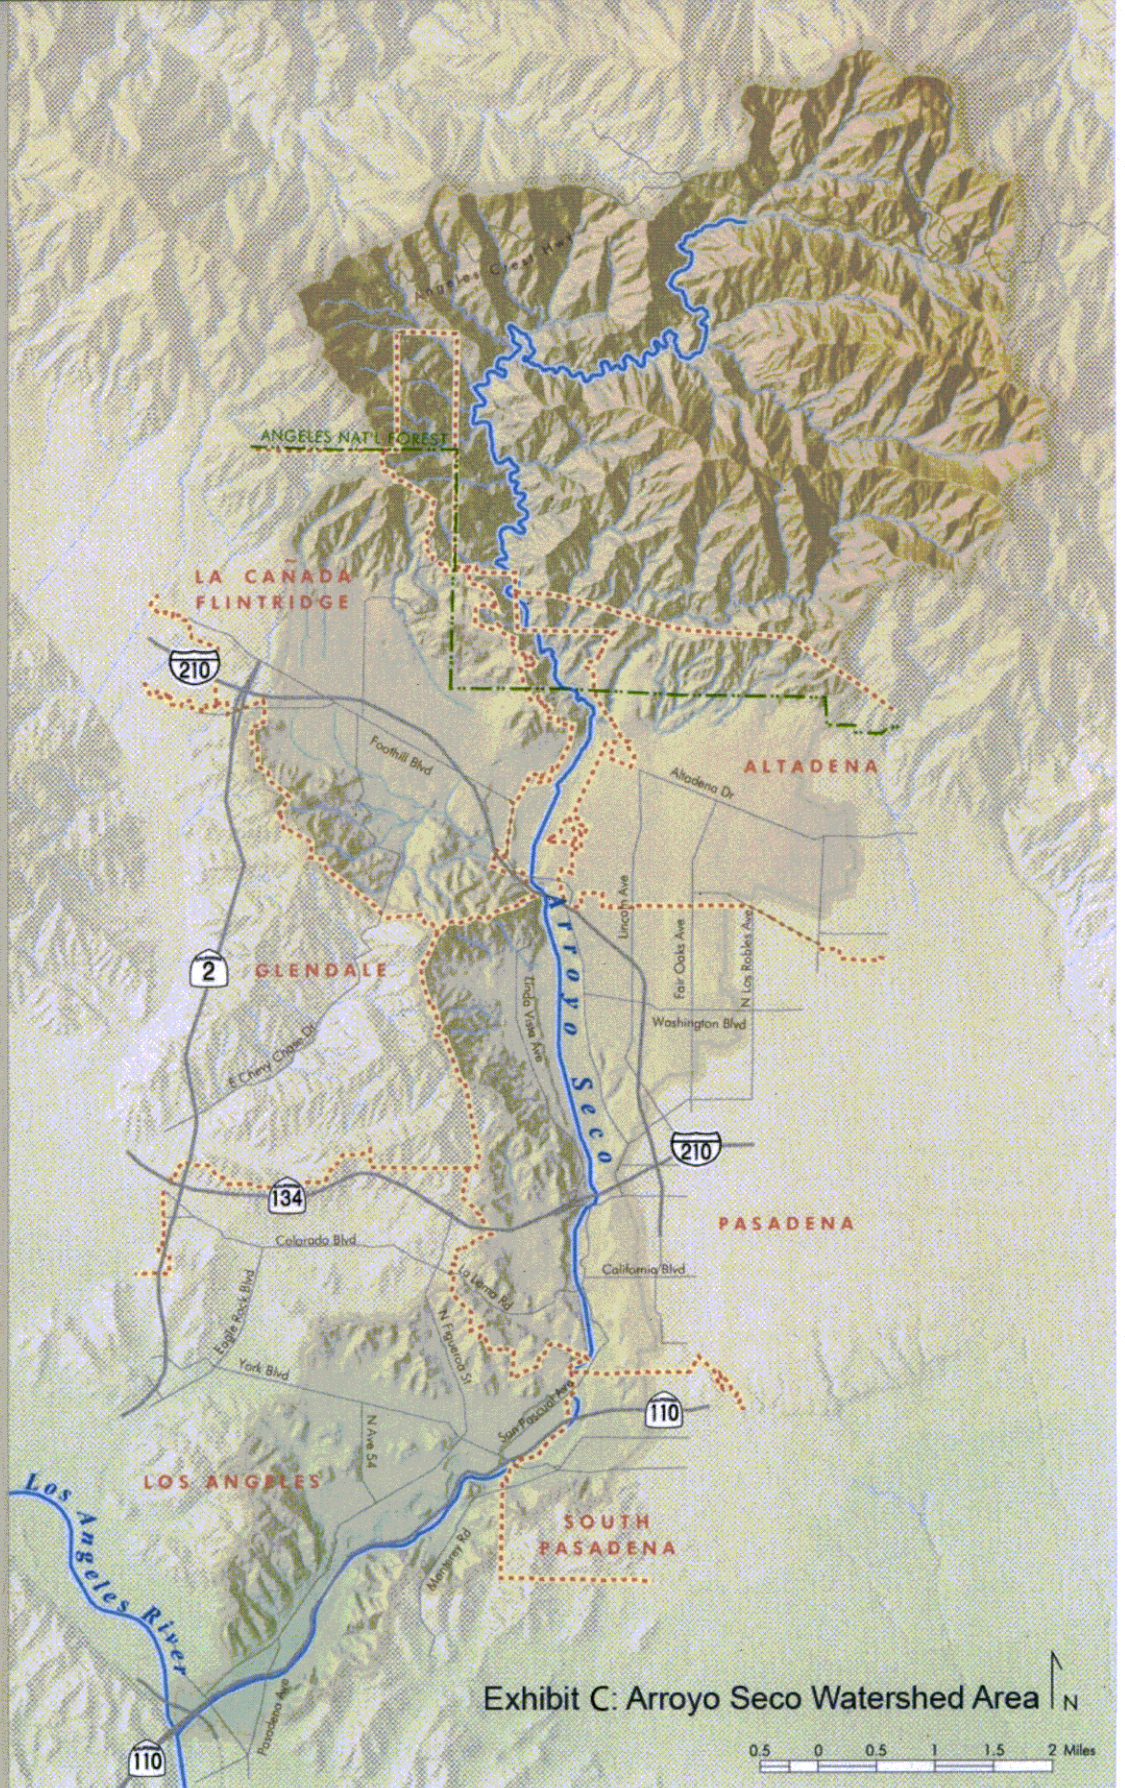

North East Trees

Arroyo Seco Topography

Elevation

Administrative

- National Forest Admin. Boundary*
- City Limit Boundary
- Major Route
- River

* Angeles National Forest boundary is the official administrative boundary. However, many private inholdings exist north of this line.

Exhibit C: Arroyo Seco Watershed Area

Map created by GreenInfo Network
March 2006