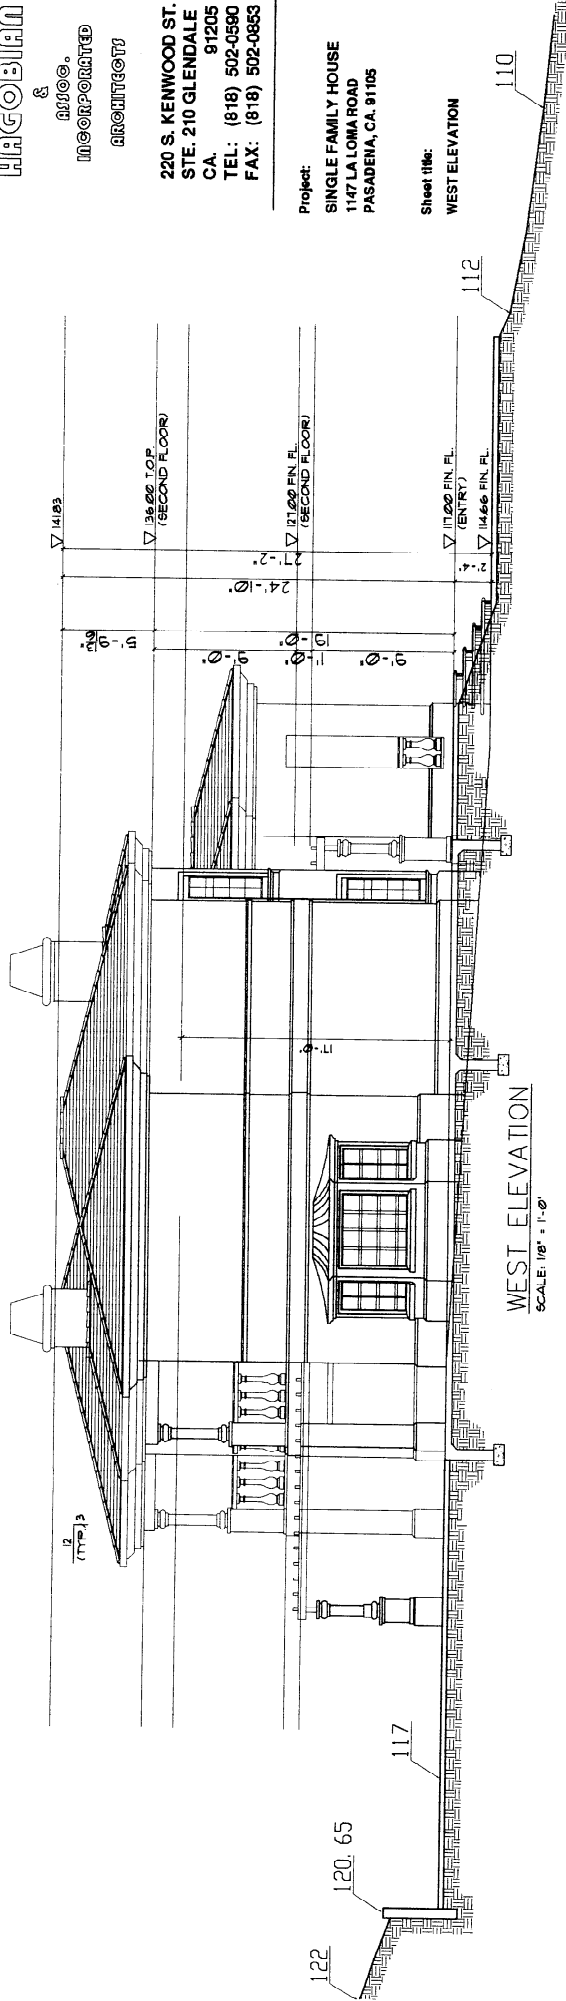

**Attachment K
Drawing #4 – West Elevation**

**EDWARD
HAGOBIAN**
&
ASSOC.
INCORPORATED
ARCHITECTS

220 S. KENWOOD ST.
STE. 210 GLENDALE
CA. 91205
TEL: (818) 502-0590
FAX: (818) 502-0853

Project:
SINGLE FAMILY HOUSE
1147 LA LOMA ROAD
PASADENA, CA. 91105

Sheet 116:
WEST ELEVATION

WEST ELEVATION
SCALE: 1/8" = 1'-0"

Job No.:	04-484
Scale:	1/8" = 1'-0"
Drawn By:	
Date:	OCTOBER-2004
Sheet No.:	A-1