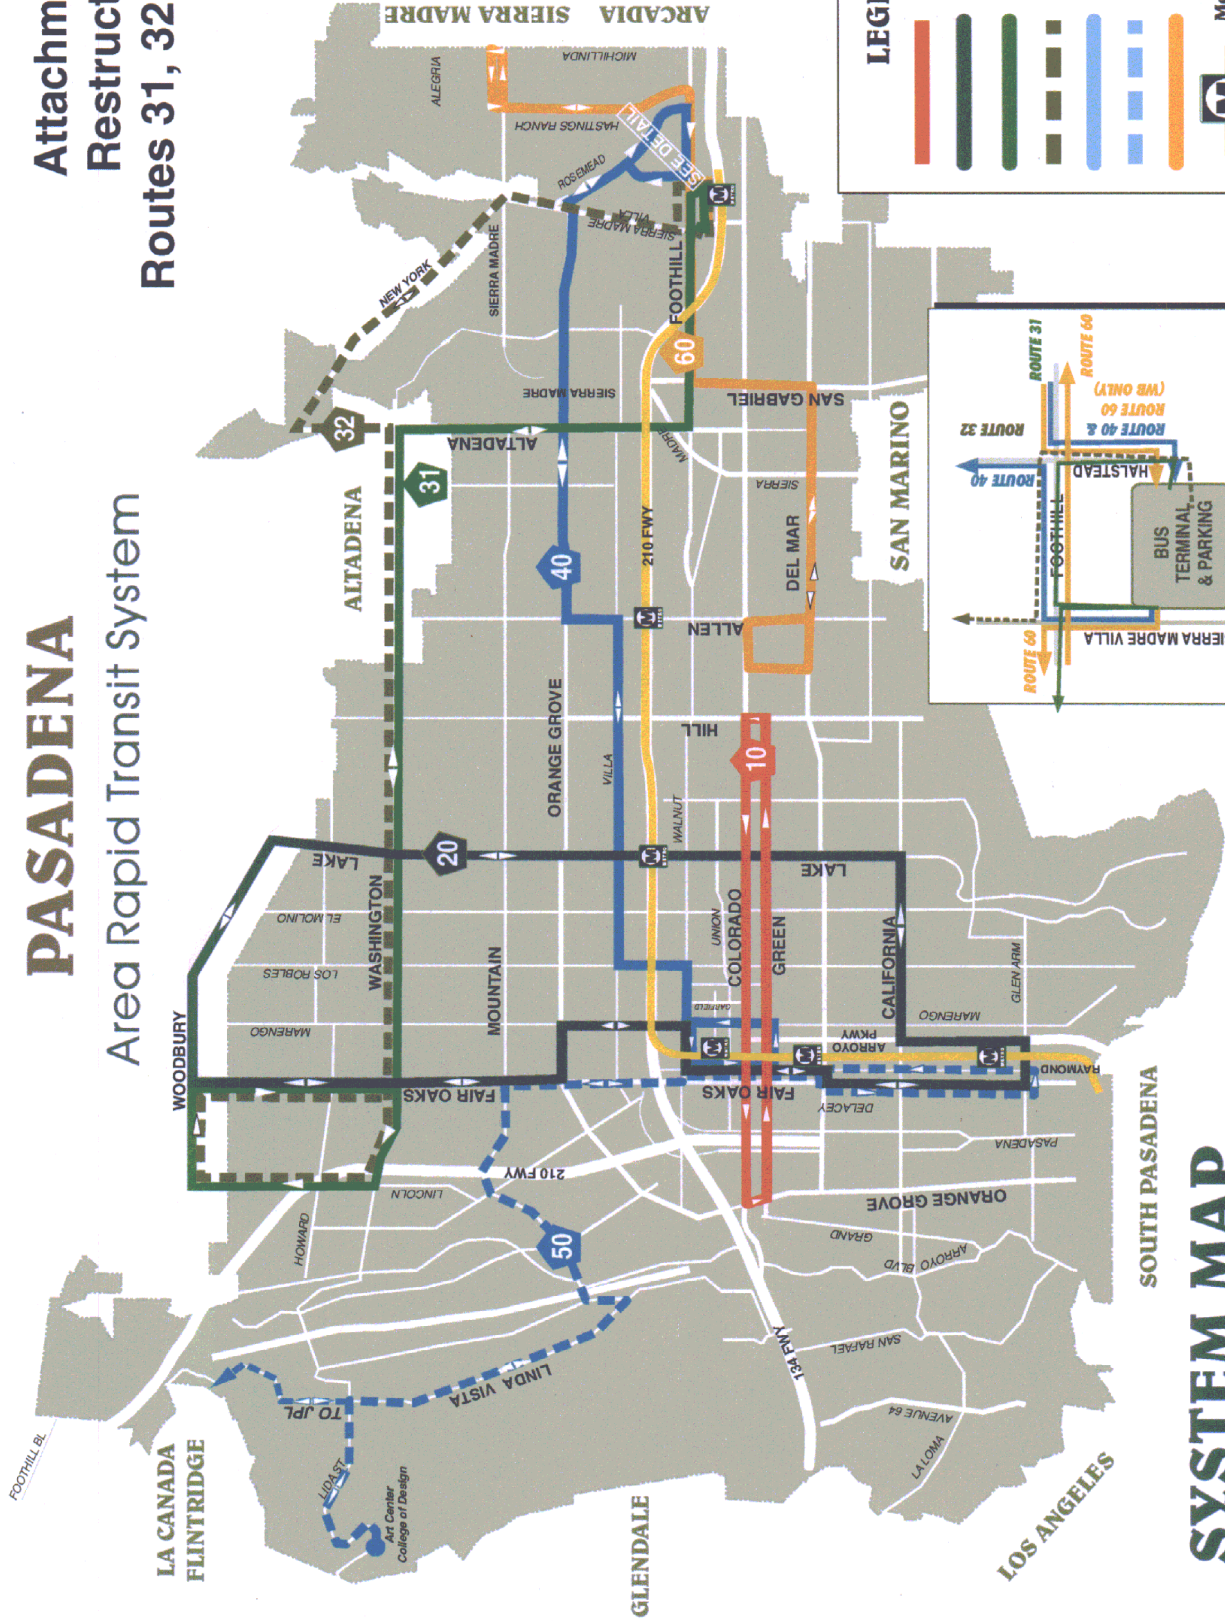

PASADENA

Area Rapid Transit System

Attachment 4 Restructured Routes 31, 32 & 60

LEGEND

- Route 10
- Route 20
- Route 31
- Route 32
- Route 40
- Route 50
- Route 60
- Metro Gold Line & Stations

SIERRA MADRE VILLA STATION DETAIL

Diagram showing the layout of the Sierra Madre Villa Station, including the Bus Terminal & Parking, and the routes (Route 31, Route 32, Route 40, Route 50, Route 60) converging at the station.

SYSTEM MAP

Restructured Routes 31 32 & 60