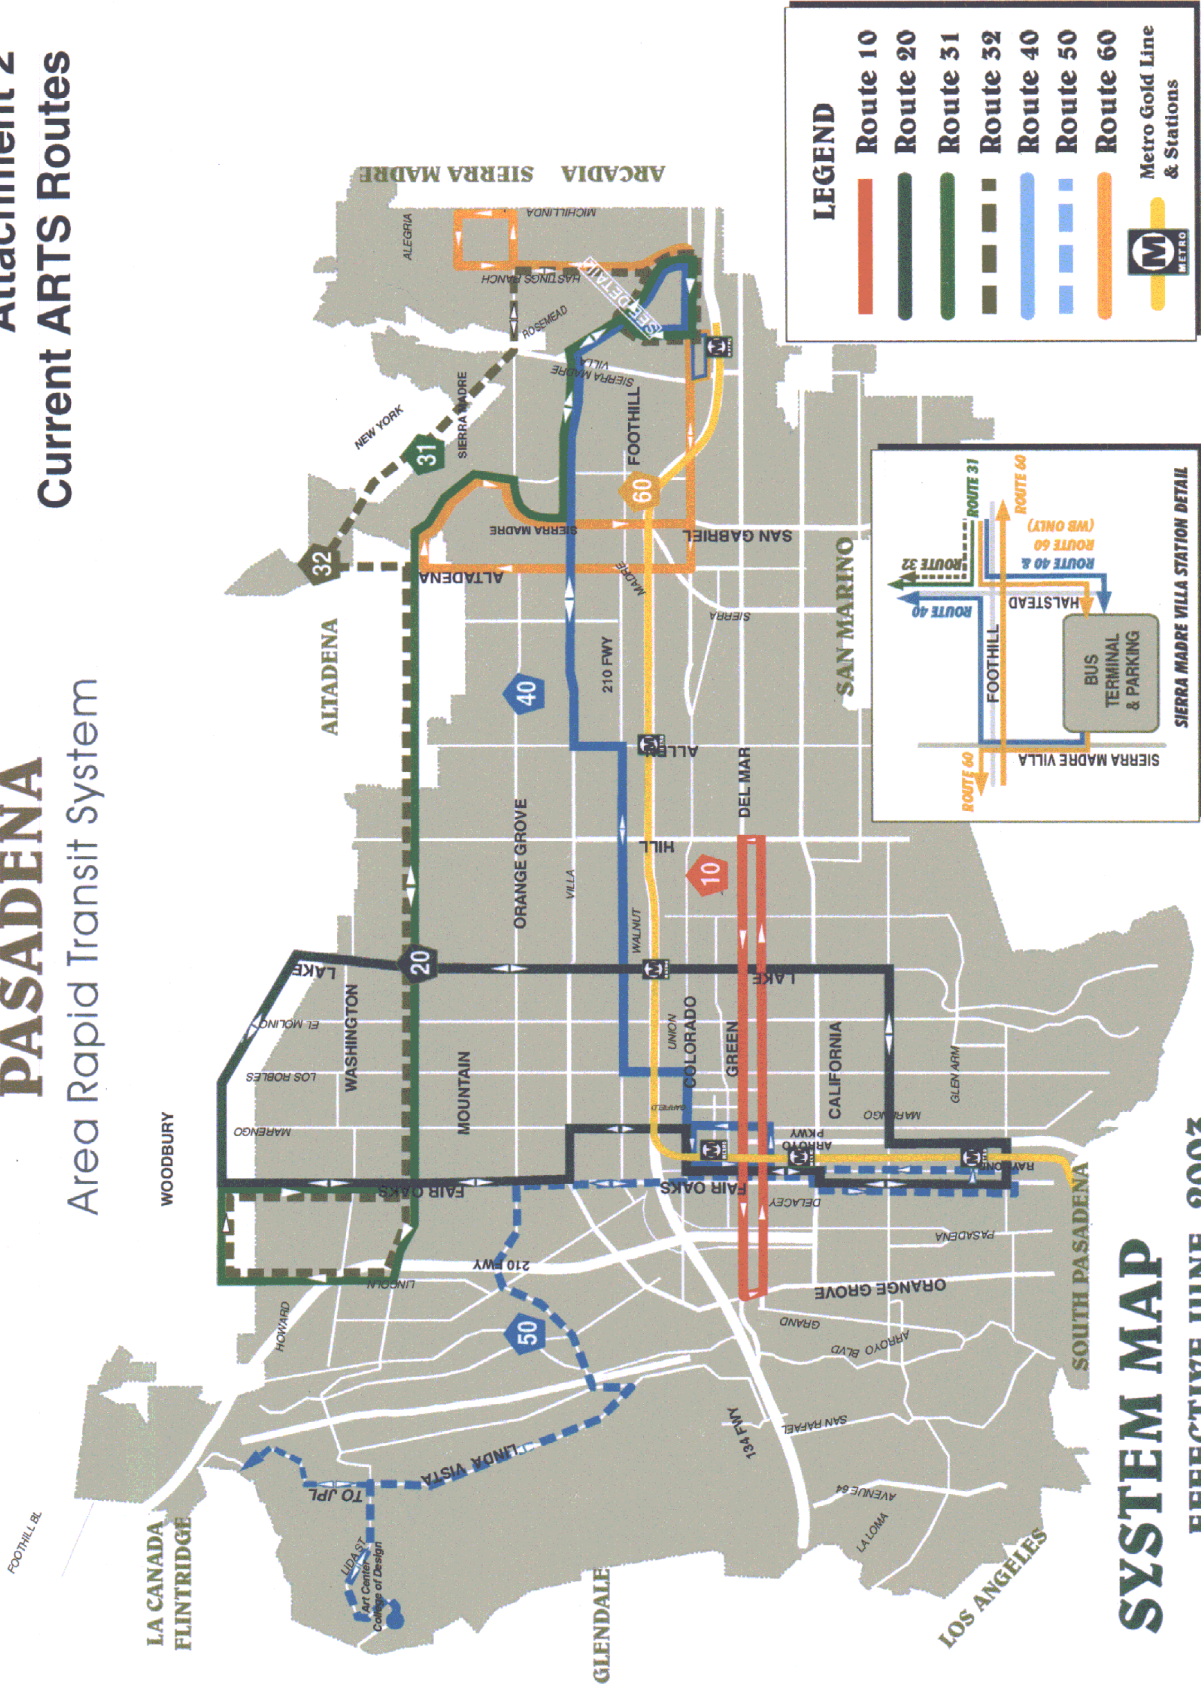

Attachment 2 Current ARTS Routes

PASADENA Area Rapid Transit System

LEGEND

- Route 10
- Route 20
- Route 31
- Route 32
- Route 40
- Route 50
- Route 60
- Metro Gold Line & Stations

SIERRA MADRE VILLA STATION DETAIL

Diagram showing the layout of the Sierra Madre Villa Station, including the Bus Terminal & Parking, and the connections for Routes 31, 40, 50, and 60.

SYSTEM MAP
EFFECTIVE JUNE 2003

ARTS: June 03 System Map (06/03/03)