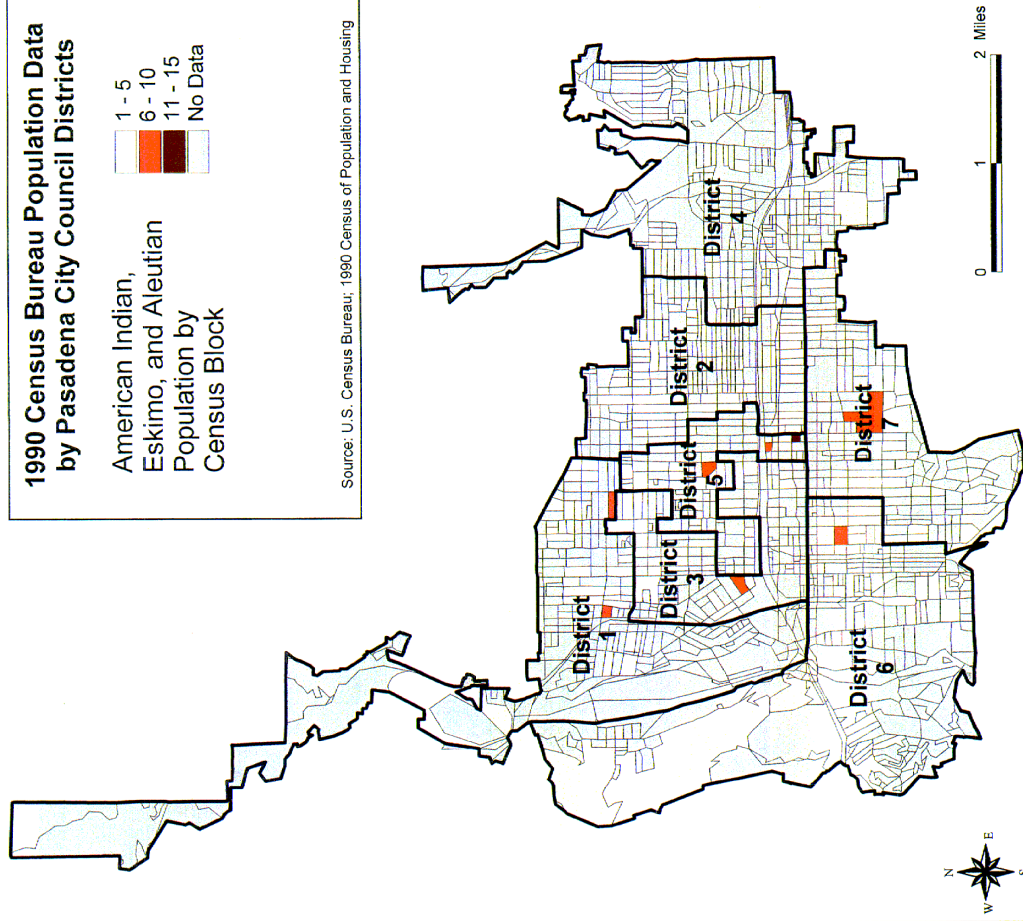

Respectfully submitted,

Cynthia J. Hartz
City Manager

Prepared by:

Prentice Deadrick
Assistant City Manager

REDISTRICTING INFORMATION

Total Population Summary by Council Districts

Category	District 1		District 2		District 3		District 4		District 5		District 6		District 7	
	1990	2000	1990	2000	1990	2000	1990	2000	1990	2000	1990	2000	1990	2000
Am. Indian- NH ¹	62	56	88	66	58	58	41	43	74	47	54	30	59	24
Asian Pacific- NH	787	842	1,794	2,084	980	1,468	1,974	2,463	863	806	1,482	2,200	2,291	3,494
Black- NH	8,366	6,490	2,170	1,776	6,997	5,200	924	1,114	2,851	2,195	1,078	991	1,005	945
Hispanic Origin	5,922	8,944	4,310	4,966	9,626	12,993	3,256	3,882	8,362	9,087	2,119	2,350	2,317	2,512
White- NH	4,204	3,511	11,211	9,603	3,599	3,301	12,150	10,702	2,977	2,419	14,913	12,505	12,271	10,340
Other (mixed race)	74	518	64	1,042	79	499	29	808	53	376	23	546	37	640
Total Population	19,415	20,361	19,637	19,537	21,339	23,519	18,374	19,012	15,180	14,930	19,669	18,622	17,980	17,955
2000= 133,936 ²														
Total over 18	14,101	14,456	15,377	15,262	14,780	16,170	14,703	14,972	10,771	10,494	17,127	16,038	15,749	15,588
2000= 102,980 ³														
% Change in Pop. Over 18		+ 3%		- 1%		+ 9%		+ 2%		- 3%		- 7%		- 1%

¹ Non-Hispanic

² Average population per district is 19,133.7

³ Average voting population per district is 14,711.4

City Of Pasadena Redistricting Information

**1990 Census Bureau Population Data
by Pasadena City Council Districts**

American Indian,
Eskimo, and Aleutian
Population by
Census Block

1 - 5
6 - 10
11 - 15
No Data

Source: U.S. Census Bureau; 1990 Census of Population and Housing

**2000 Census Bureau Population Data
by Pasadena City Council Districts**