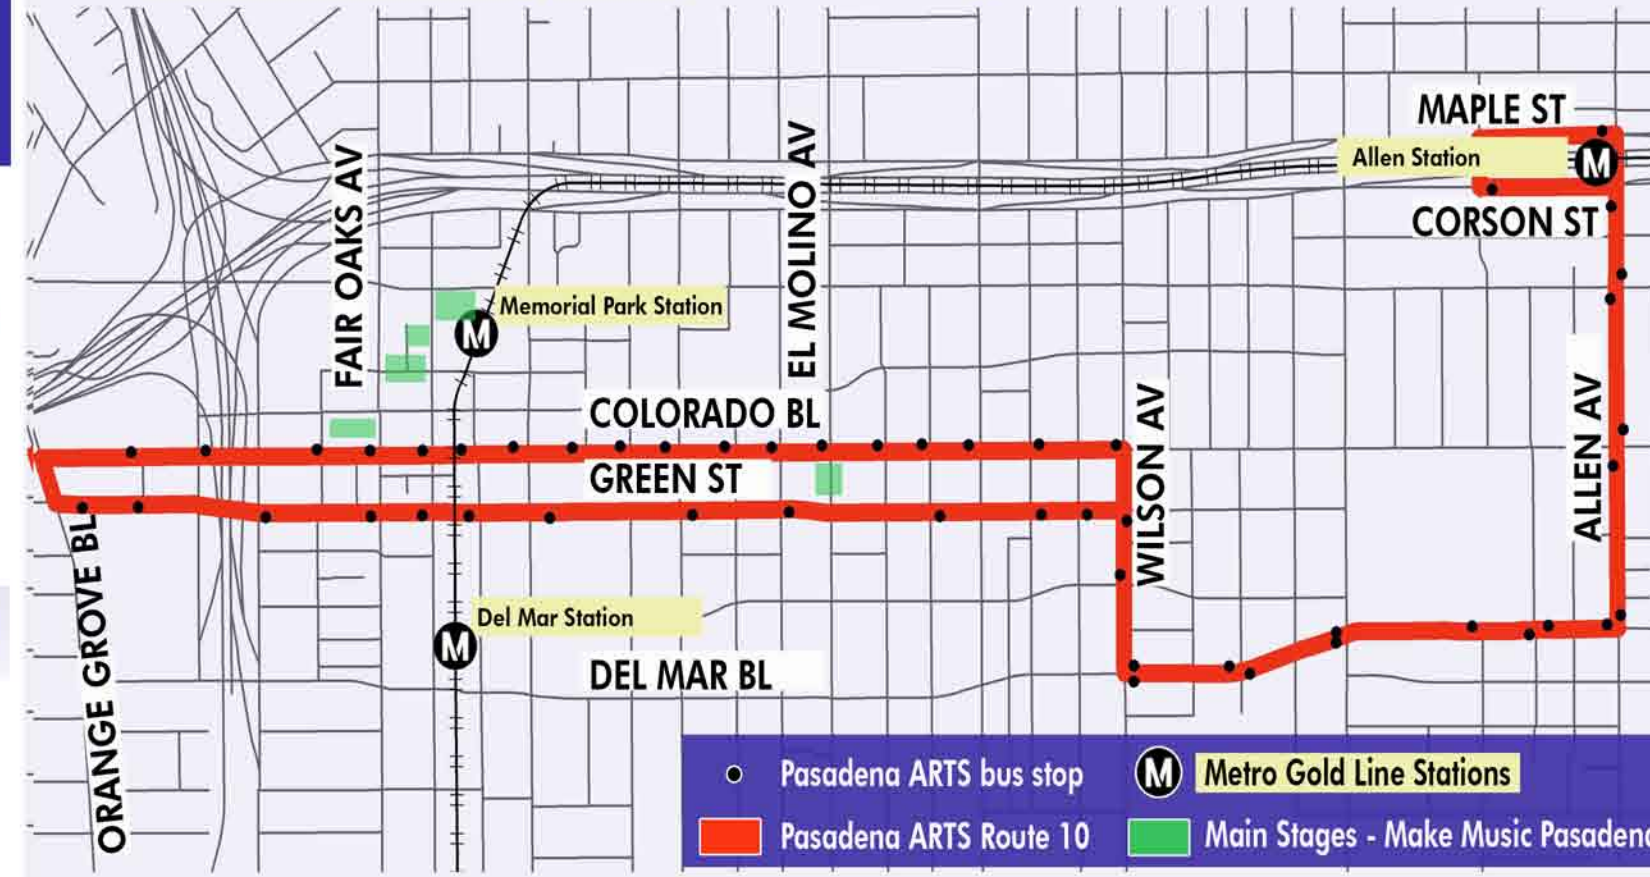

# PASADENA ARTS BUS SERVICE

Area Rapid Transit System

### Route 10

- **Free** Rides
- Extended Hours: 10am – 11pm

### Route 20, 31/32, 40

- Regular Fare
- Regular Saturday Schedule

For more information please call 626-744-4055

10am-8pm - Every 15 minutes

8pm-11pm - Every 10 minutes