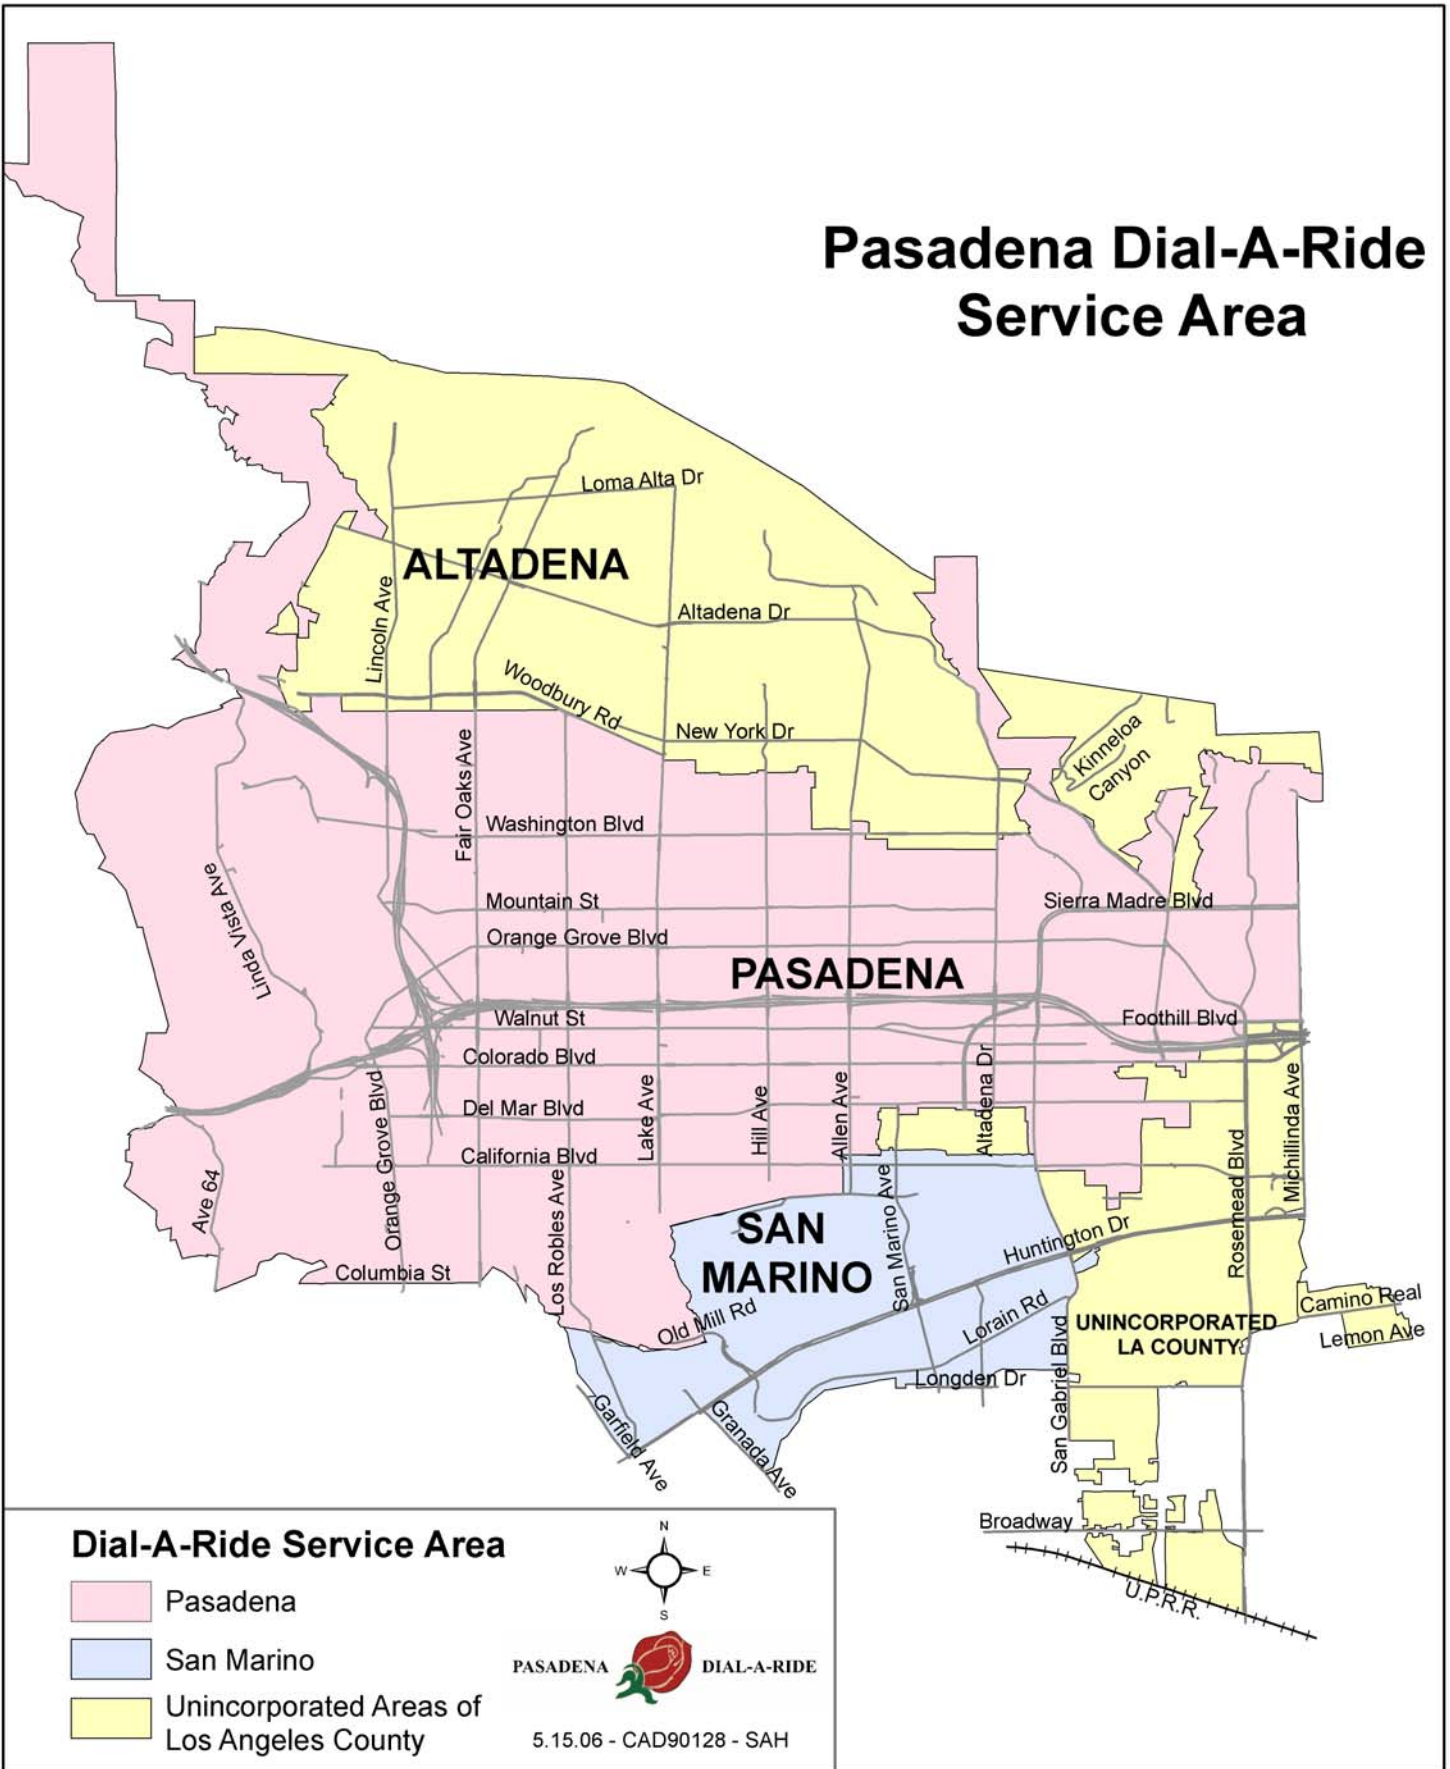

Pasadena Dial-A-Ride Service Area

Dial-A-Ride Service Area

- Pasadena
- San Marino
- Unincorporated Areas of Los Angeles County

5.15.06 - CAD90128 - SAH