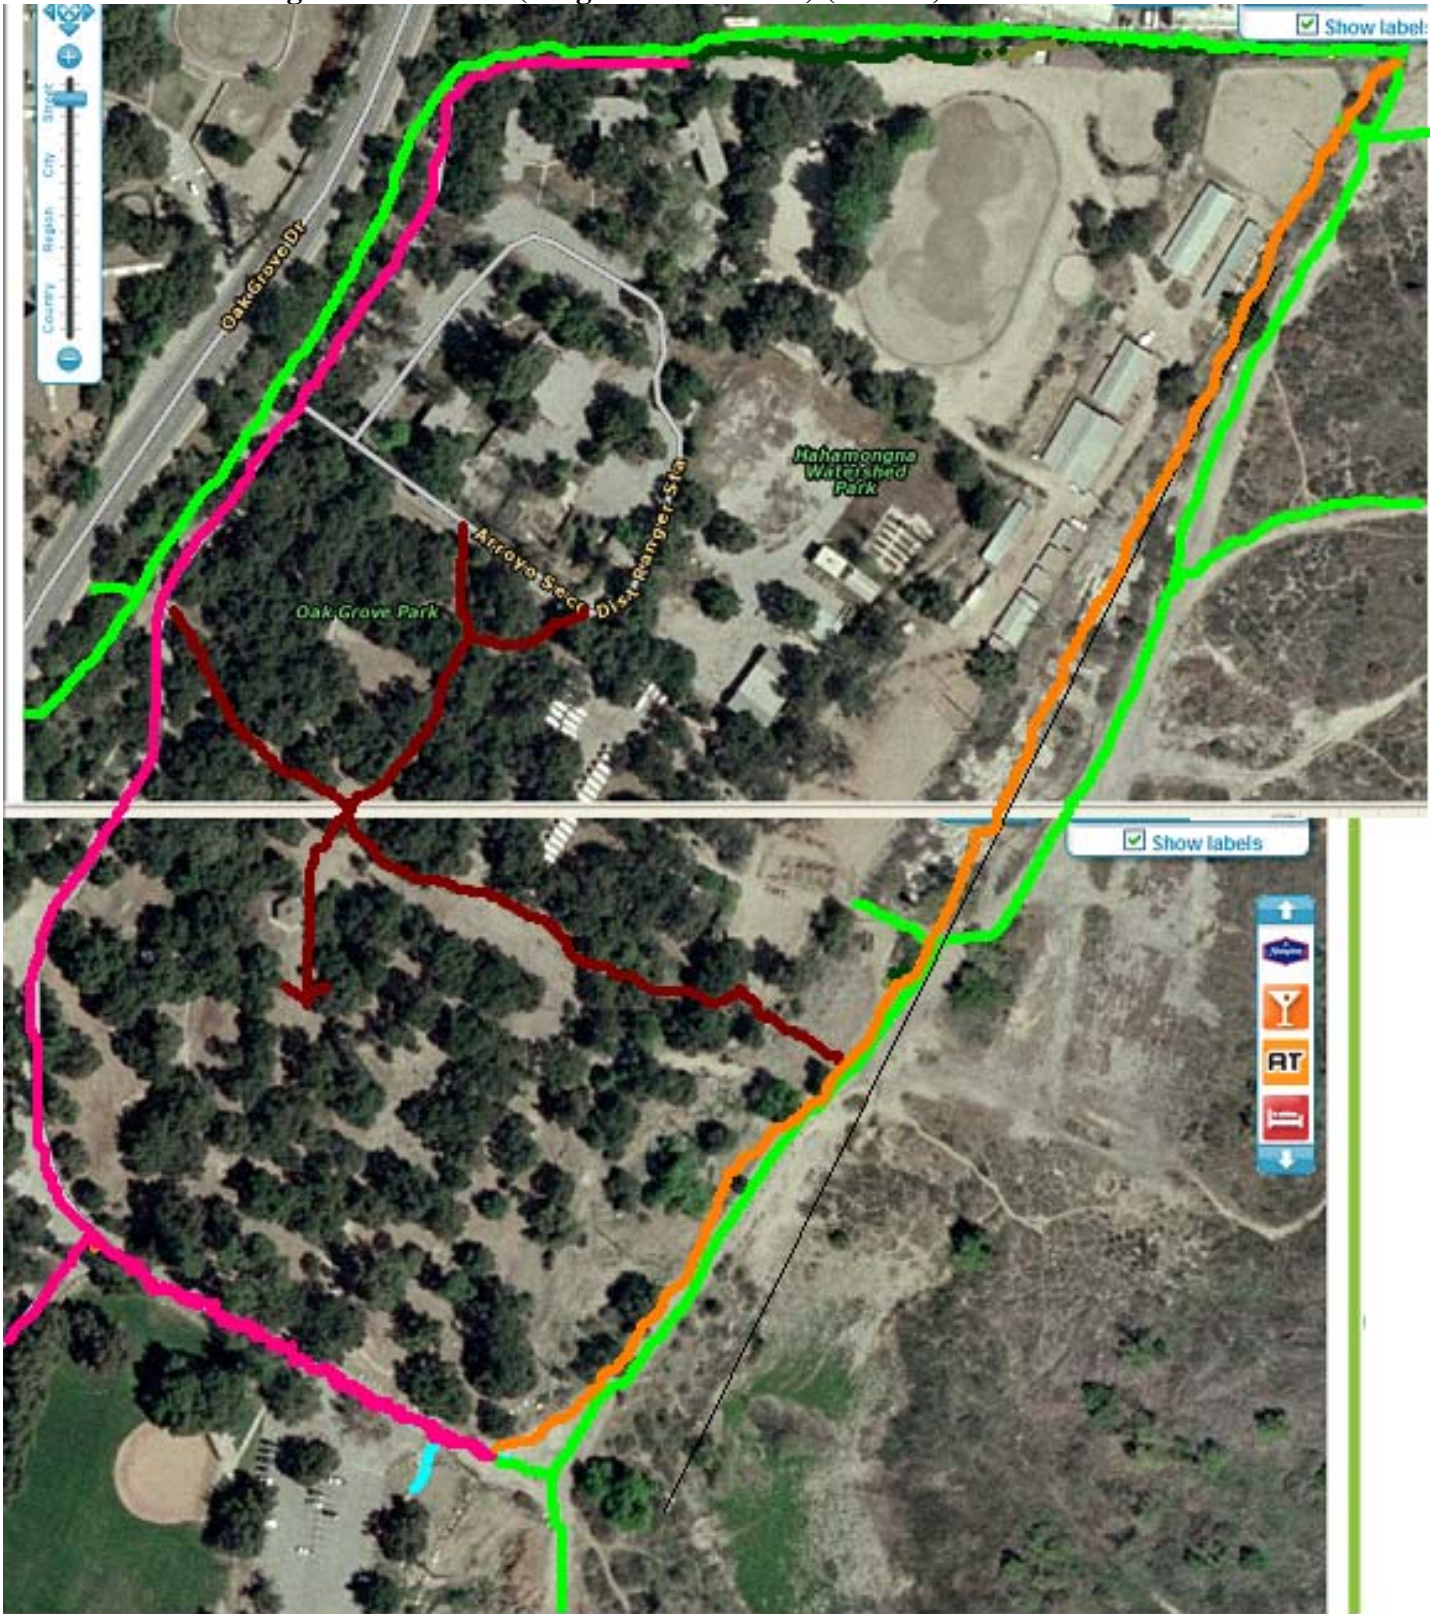

Friends of Hahamongna - Solution 1 (9/13/09)

Legend:

Road to Parking, Park Road & Bike Route, Equestrian / Hiking Trail, Staff Proposed Trails, FOH Proposed Equestrian / Hiking Connector Trail, Proposed Bikeway

Friends of Hahamongna - Solution 2 (9/13/09)

Legend:

Road to Parking, Park Road & Bike Route, Equestrian / Hiking Trail, Staff Proposed Trails, FOH Proposed Equestrian / Hiking Connector Trail, Proposed Bikeway

Friends of Hahamongna - Solution 3 (Original Alternative) (9/13/09)

Legend:

Road to Parking, Park Road & Bike Route, Equestrian / Hiking Trail, Staff Proposed Trails, FOH Proposed Equestrian / Hiking Connector Trail, Proposed Bikeway