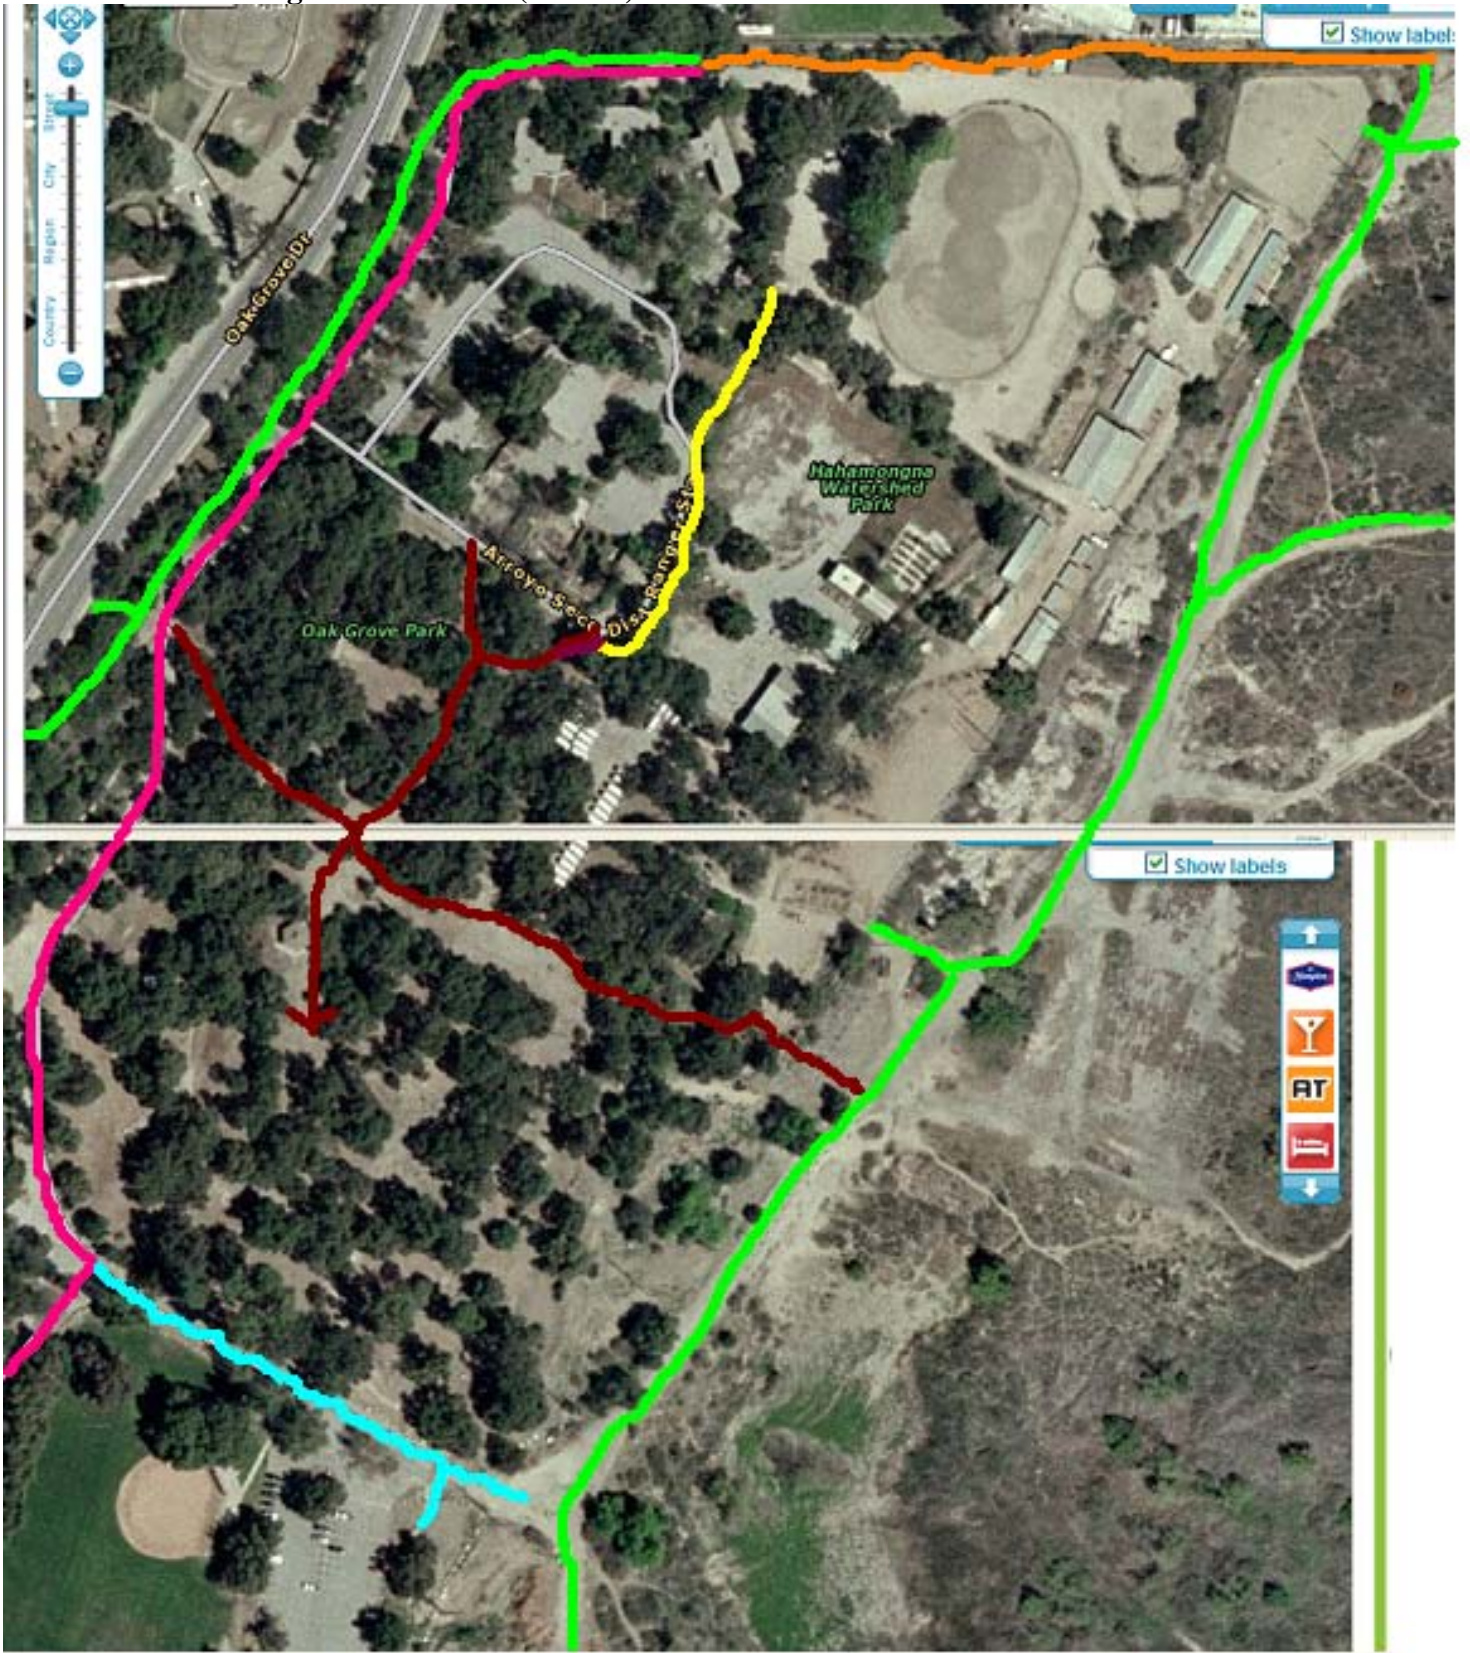

Friends of Hahamongna - Solution 1 (9/13/09)

Legend:

Road to Parking, Park Road & Bike Route, Equestrian / Hiking Trail, Staff Proposed Trails, FOH Proposed Equestrian / Hiking Connector Trail, Proposed Bikeway

Friends of Hahamongna - Solution 2 (9/13/09)

Legend:

Road to Parking, Park Road & Bike Route, Equestrian / Hiking Trail, Staff Proposed Trails, FOH Proposed Equestrian / Hiking Connector Trail, Proposed Bikeway

Friends of Hahamongna - Solution 3 (Original Alternative) (9/13/09)

Legend:

Road to Parking, Park Road & Bike Route, Equestrian / Hiking Trail, Staff Proposed Trails, FOH Proposed Equestrian / Hiking Connector Trail, Proposed Bikeway