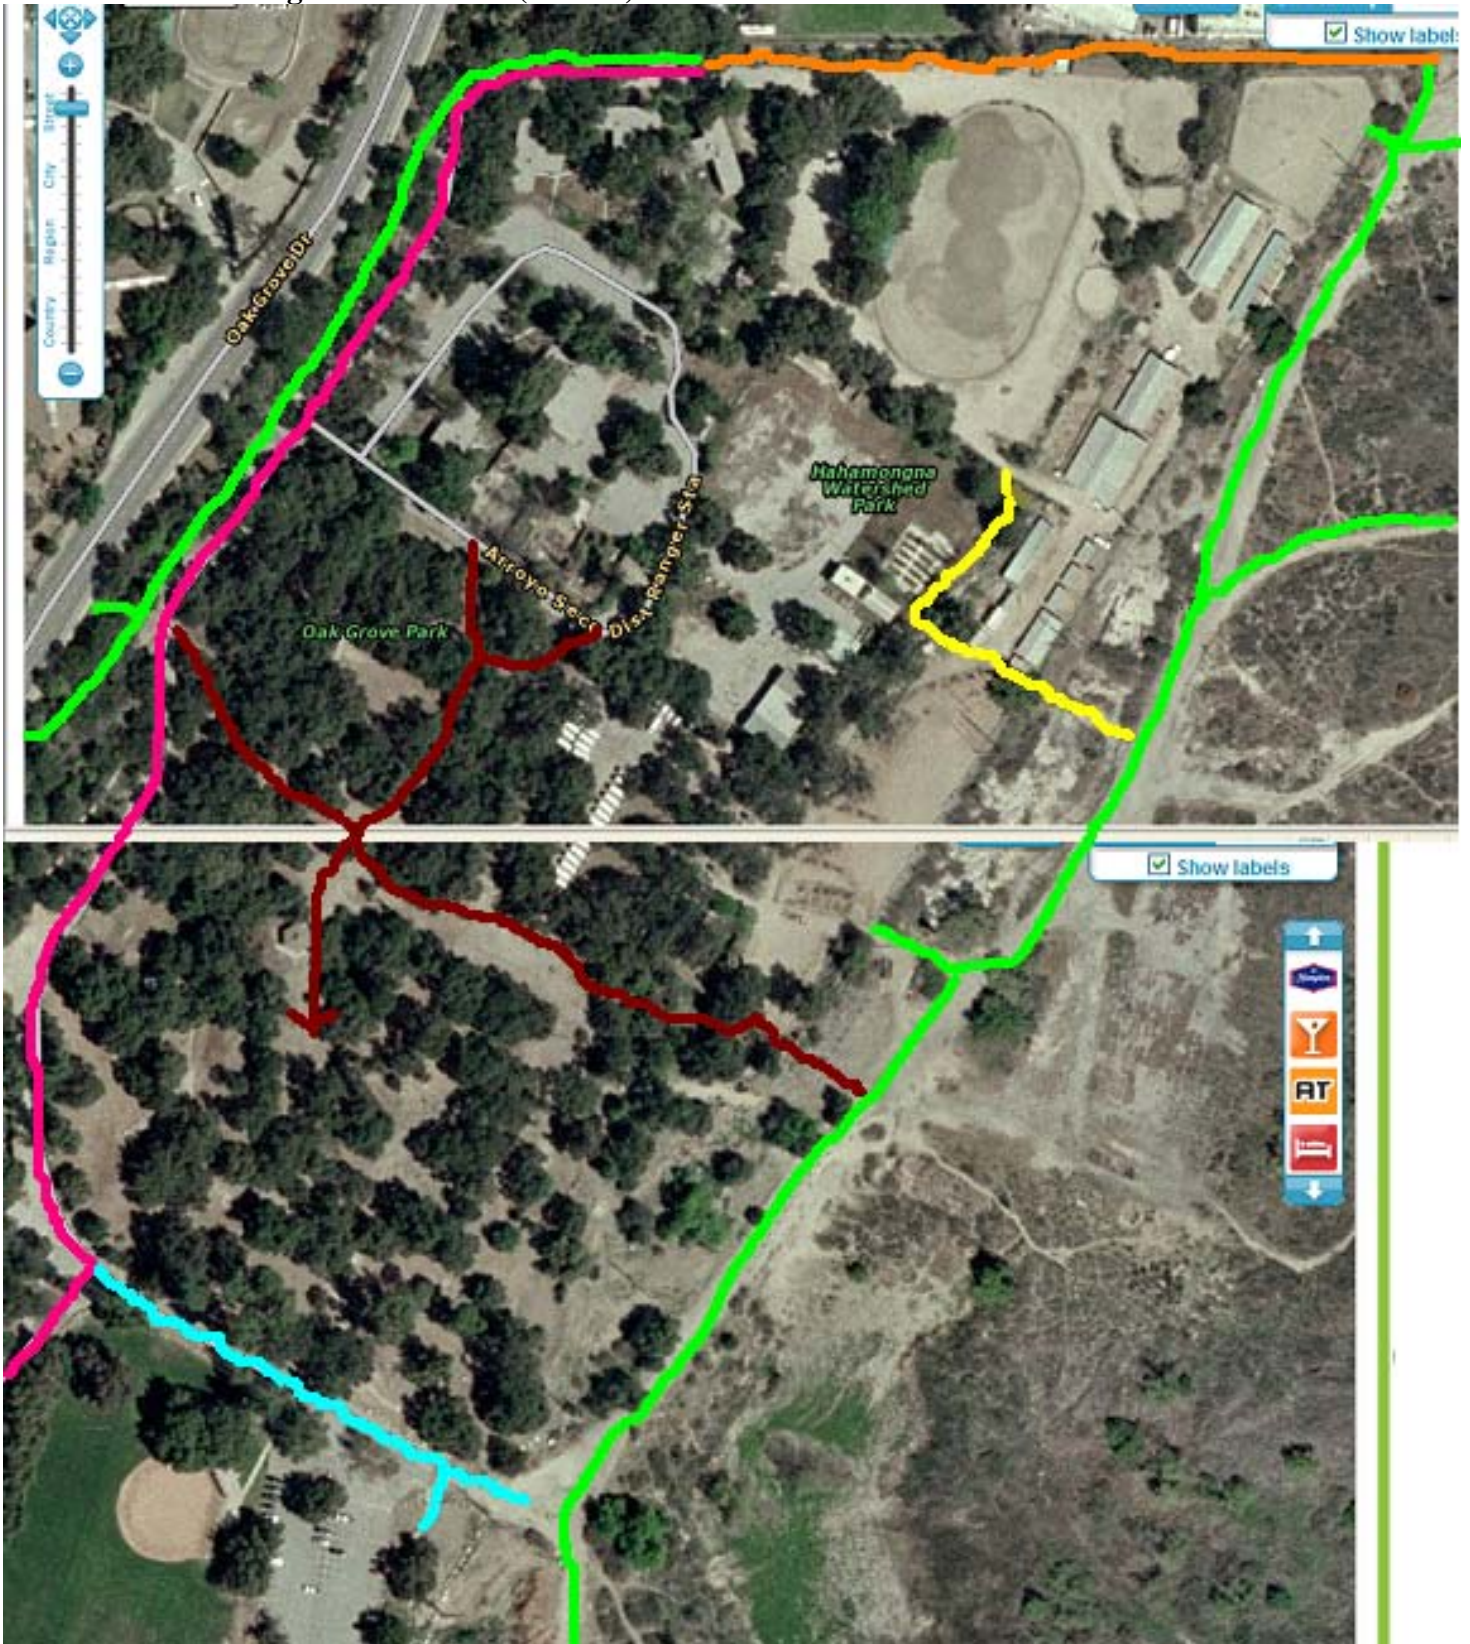

Friends of Hahamongna - Solution 1 (9/13/09)

Legend:

Road to Parking, Park Road & Bike Route, Equestrian / Hiking Trail, Staff Proposed Trails, FOH Proposed Equestrian / Hiking Connector Trail, Proposed Bikeway

Friends of Hahamongna - Solution 2 (9/13/09)

Legend:

Road to Parking, Park Road & Bike Route, Equestrian / Hiking Trail, Staff Proposed Trails, FOH Proposed Equestrian / Hiking Connector Trail, Proposed Bikeway

Friends of Hahamongna - Solution 3 (Original Alternative) (9/13/09)

Legend:

Road to Parking, Park Road & Bike Route, Equestrian / Hiking Trail, Staff Proposed Trails, FOH Proposed Equestrian / Hiking Connector Trail, Proposed Bikeway