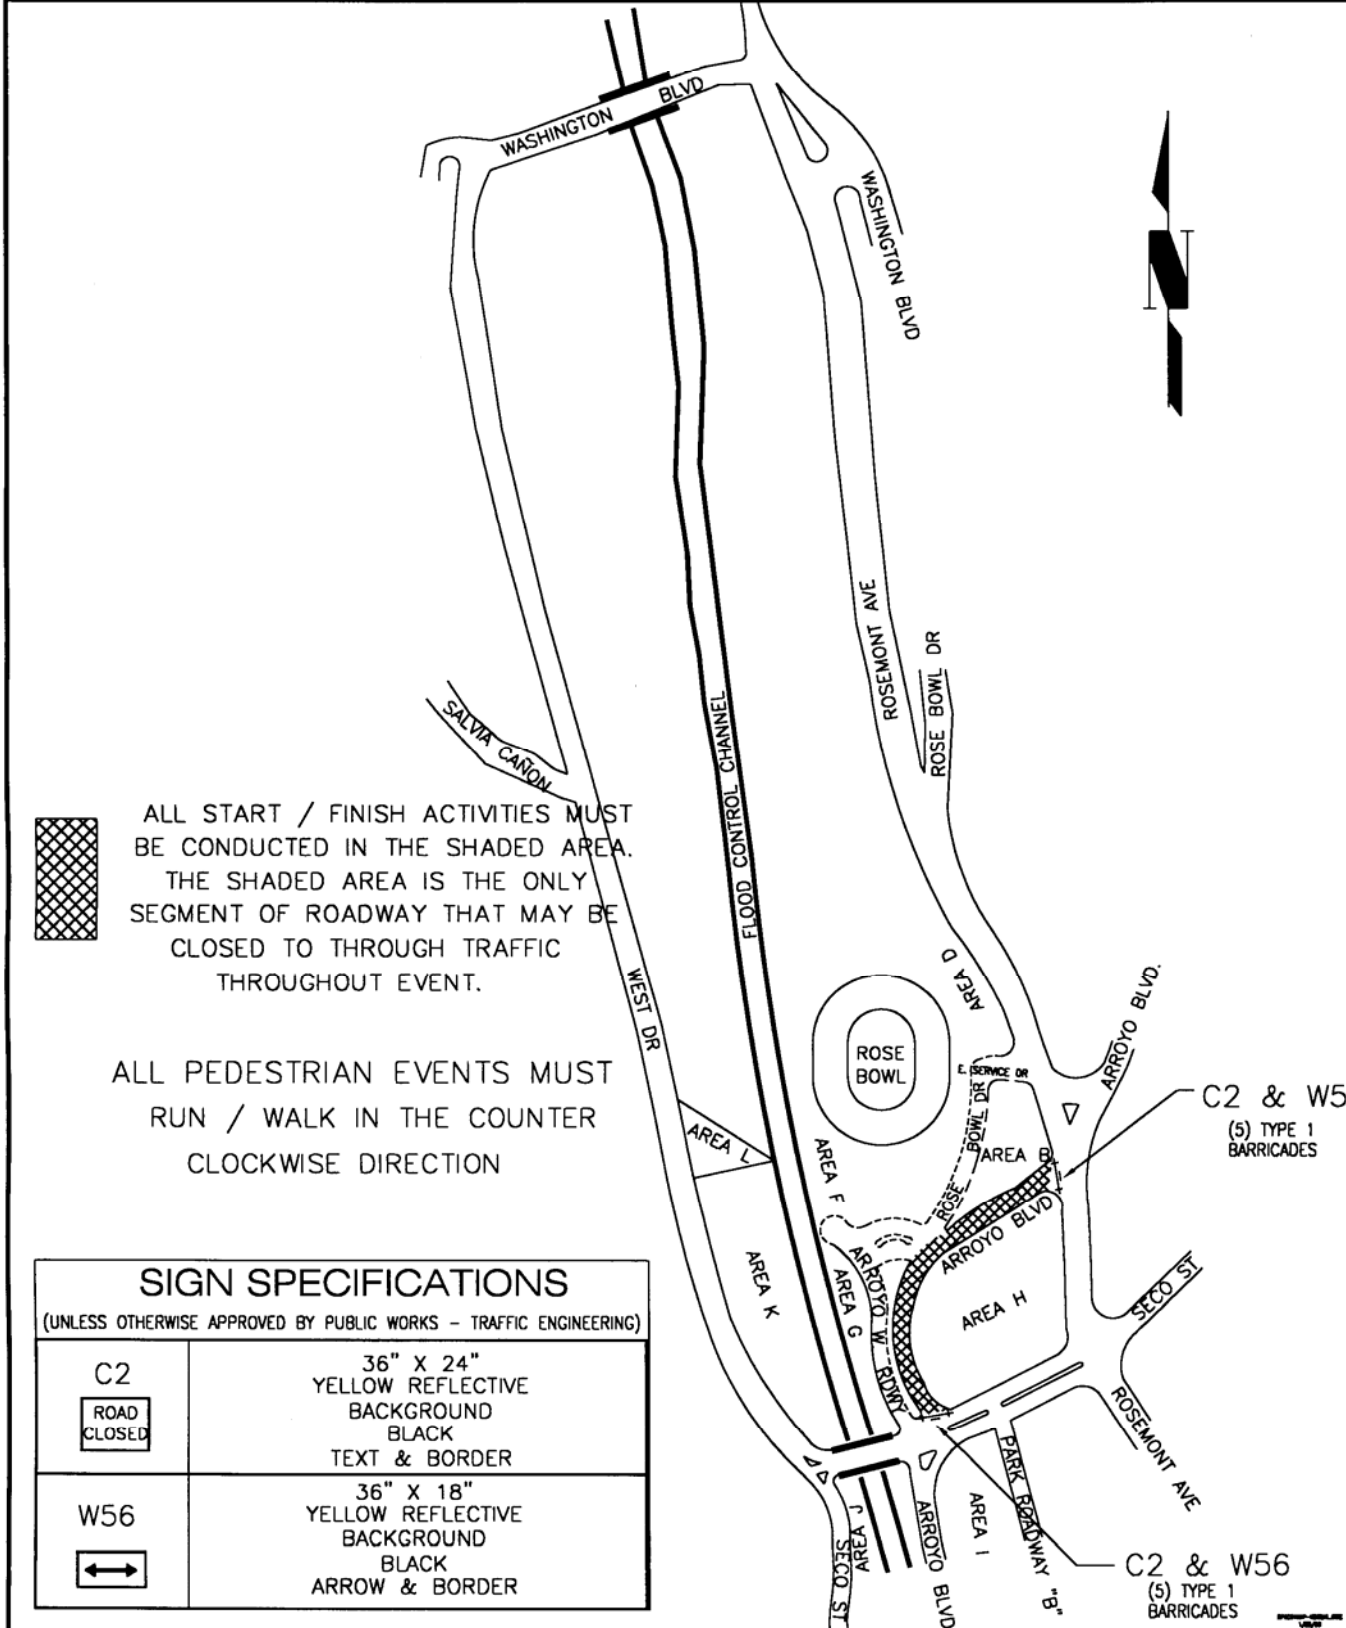

City of Pasadena – Rose Bowl Area Special Event Road Closure

C2 & W56
(5) TYPE 1 BARRICADES

C2 & W56
(5) TYPE 1 BARRICADES