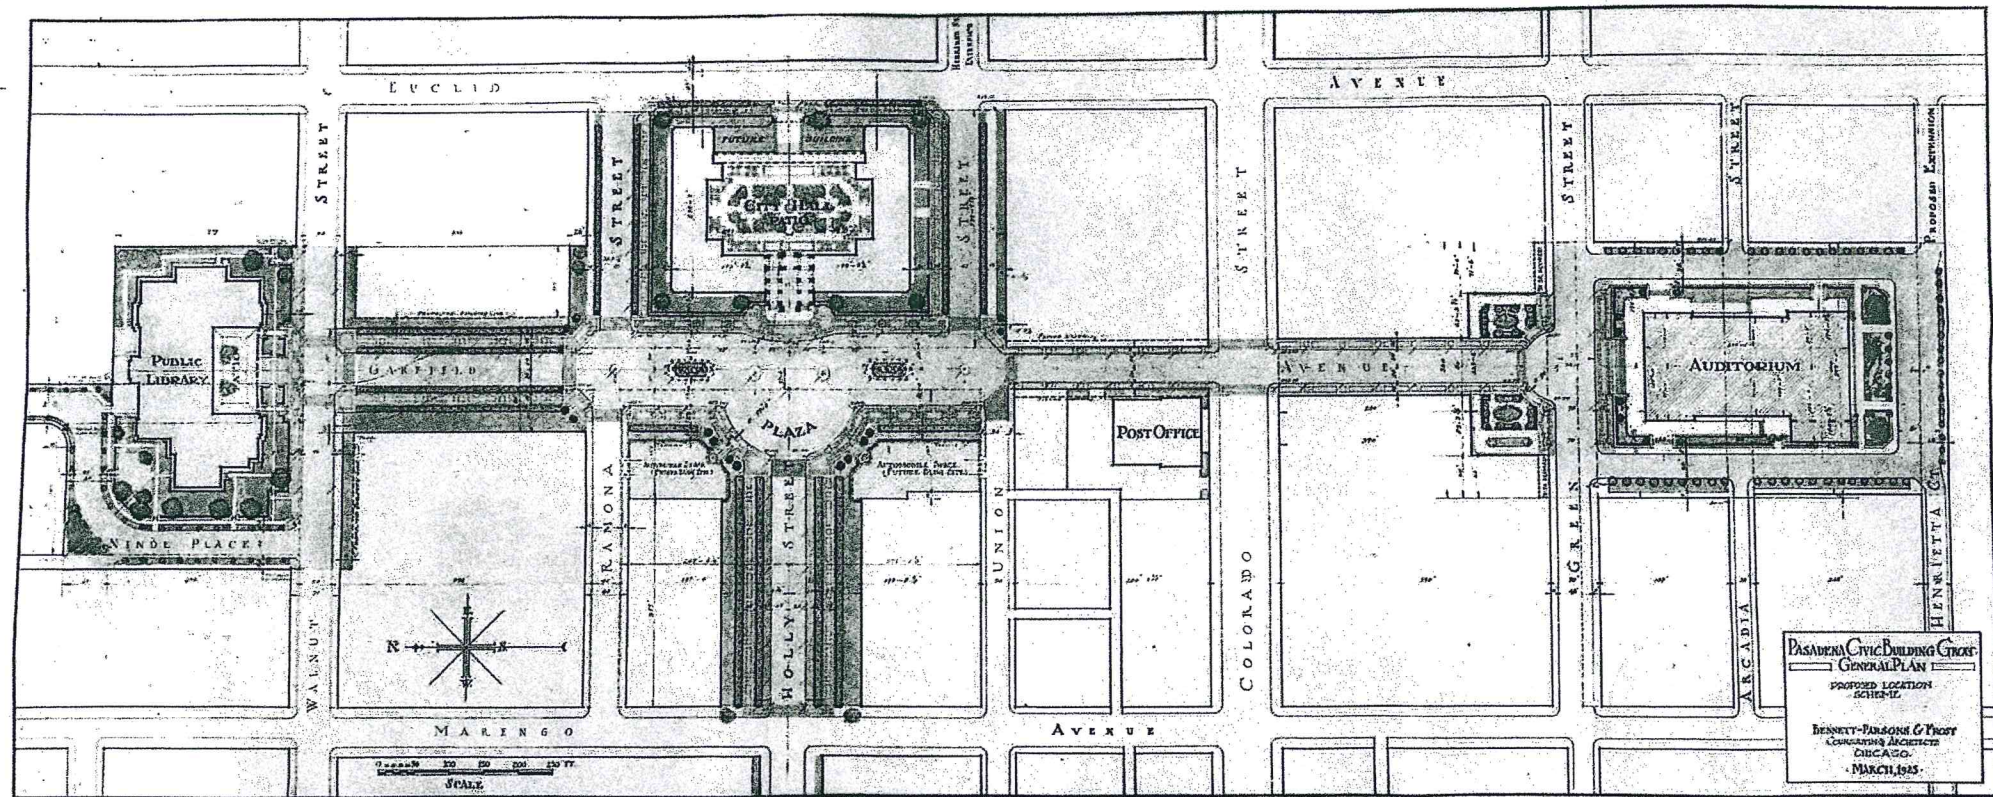

Final Bennett Civic Center Plan,
1925

PASADENA CIVIC BUILDING GROUP
GENERAL PLAN
PROPOSED LOCATION
SCHEMATIC
BENNETT-PARSONS & TROST
ARCHITECTS
CHICAGO
MARCH, 1915

COPIED FROM ARCH. JOURNAL
MARCH 1915