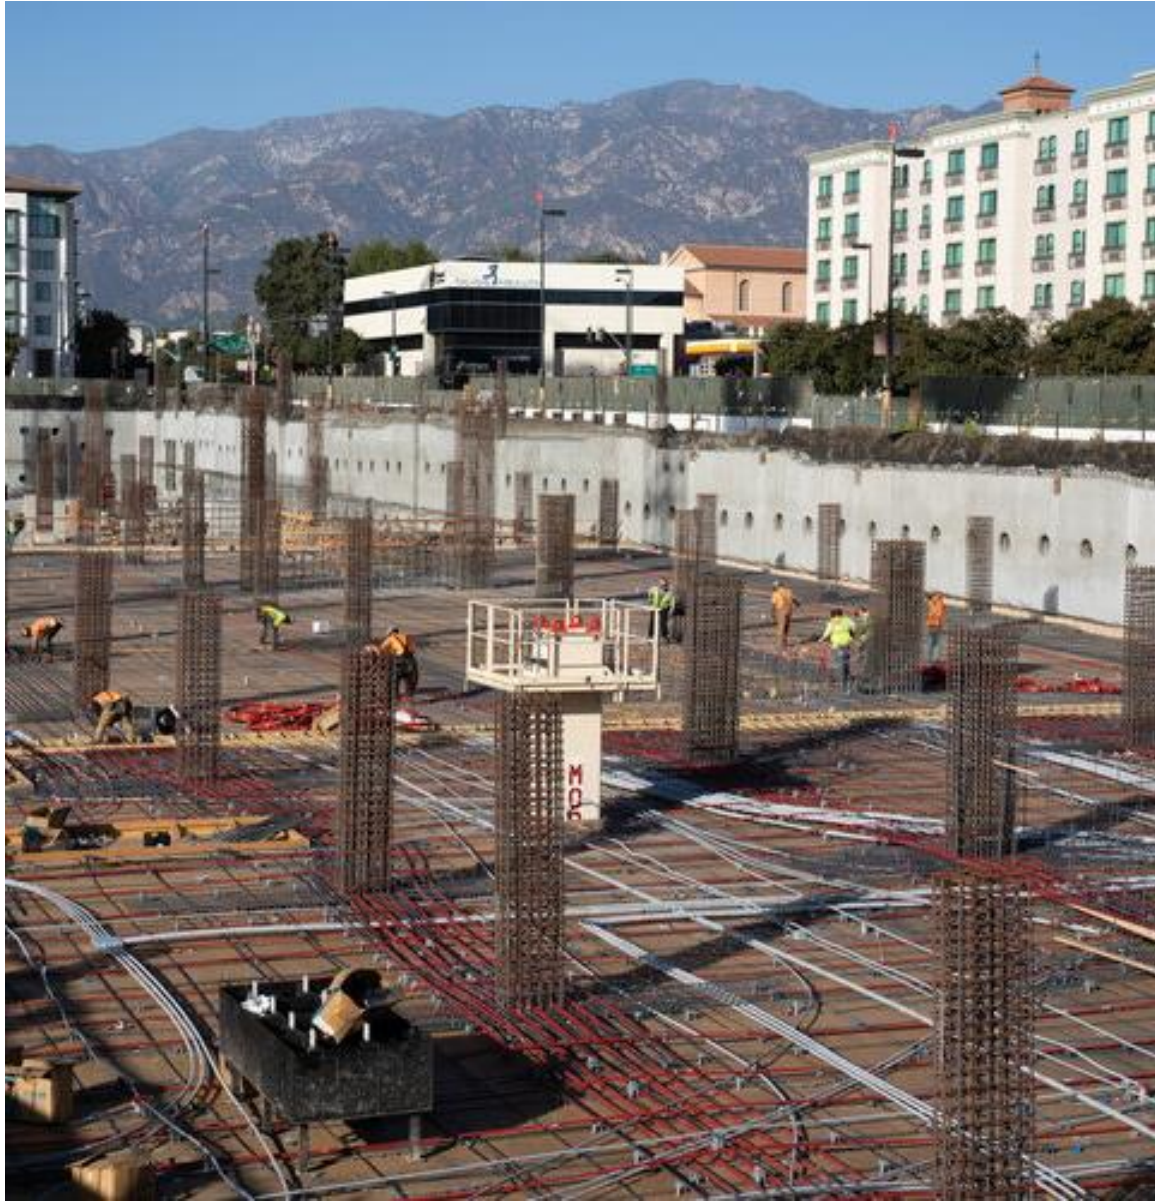

100 West Walnut

Local Hire Program

December 9, 2019

100
WEST
WALNUT

“We are experiencing an unprecedented shortage of qualified workers throughout all of our projects. In my 31 years in this industry, we have never seen so much demand for workers and had such difficulty hiring for jobs.”

– Tod Howard, Vice President, Morley Builders

The Lucas Museum of Narrative Art

The SoFi Stadium in Inglewood

The Metro Regional Connector

Pasadena Residents and Local Businesses

Help us bring **10 West Walnut** to life