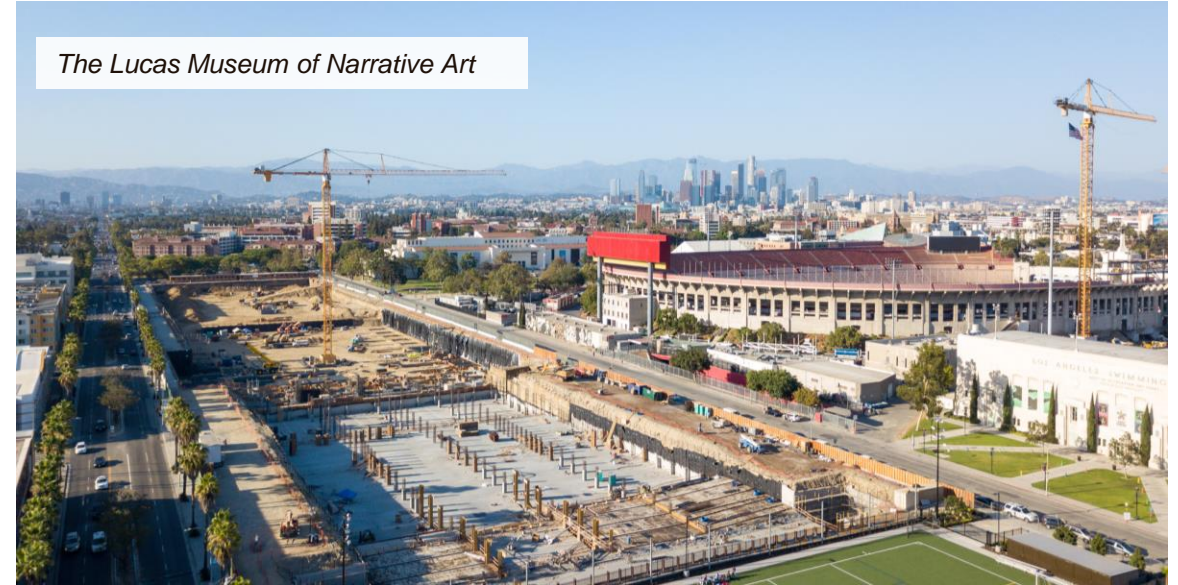

100 West Walnut

Local Hire Program

December 9, 2019

100
WEST
WALNUT

“We are experiencing an unprecedented shortage of qualified workers throughout all of our projects. In my 31 years in this industry, we have never seen so much demand for workers and had such difficulty hiring for jobs.”

– Tod Howard, Vice President, Morley Builders

The Lucas Museum of Narrative Art

The SoFi Stadium in Inglewood

The Metro Regional Connector

Pasadena Residents and Local Businesses

Help us bring **10 West Walnut** to life