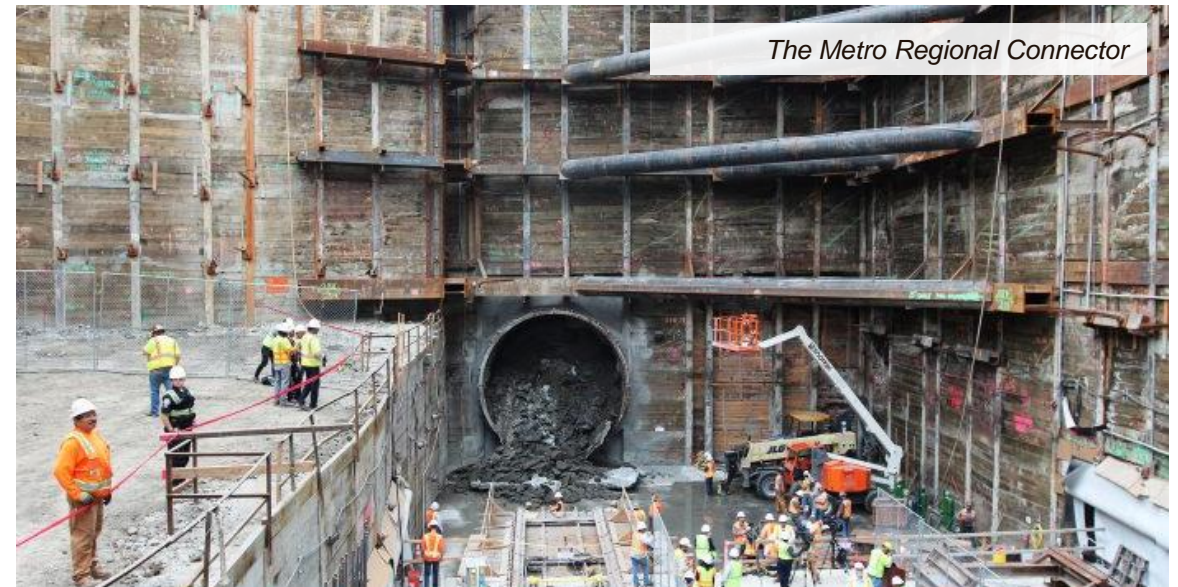

100 West Walnut

Local Hire Program

December 9, 2019

100
WEST
WALNUT

“We are experiencing an unprecedented shortage of qualified workers throughout all of our projects. In my 31 years in this industry, we have never seen so much demand for workers and had such difficulty hiring for jobs.”

– Tod Howard, Vice President, Morley Builders

The Lucas Museum of Narrative Art

The SoFi Stadium in Inglewood

The Metro Regional Connector

Pasadena Residents and Local Businesses

Help us bring **10 West Walnut** to life