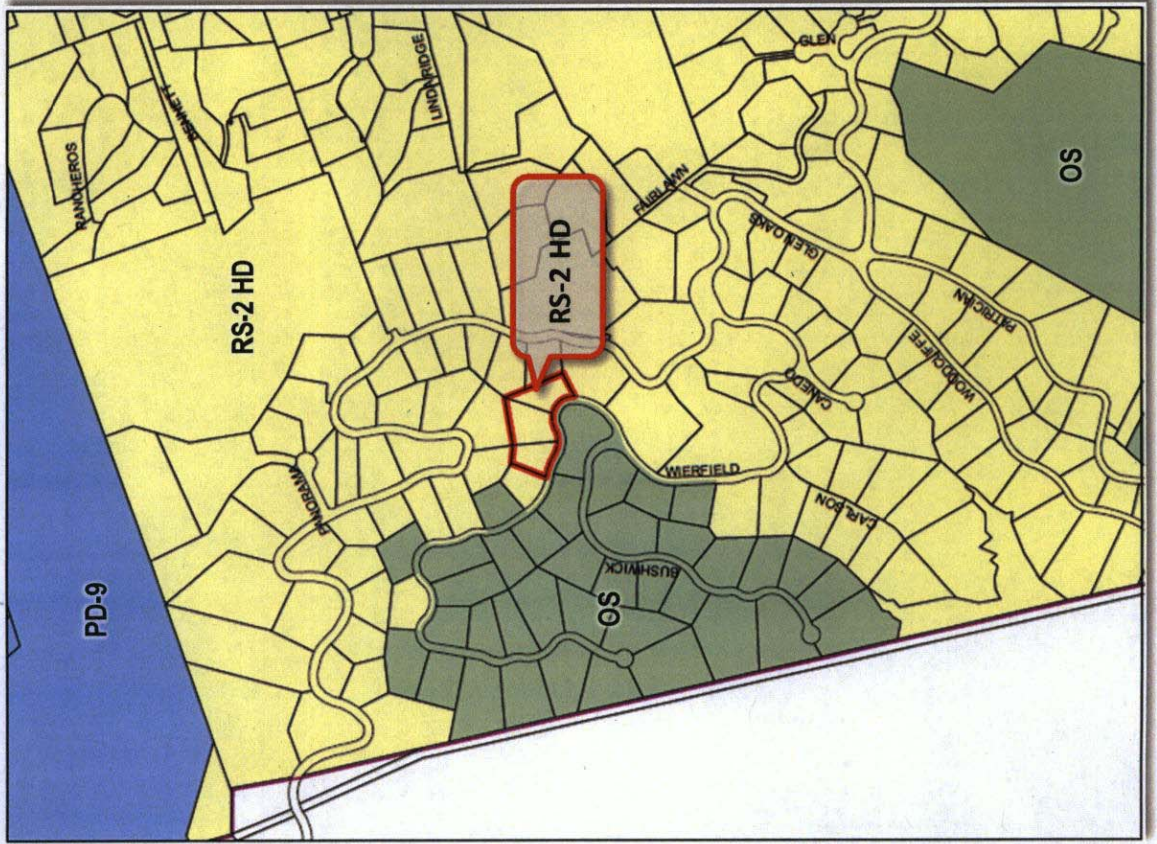

CITY-OWNED OPEN SPACE (WIERFIELD DRIVE)

Existing Zoning

New Zoning