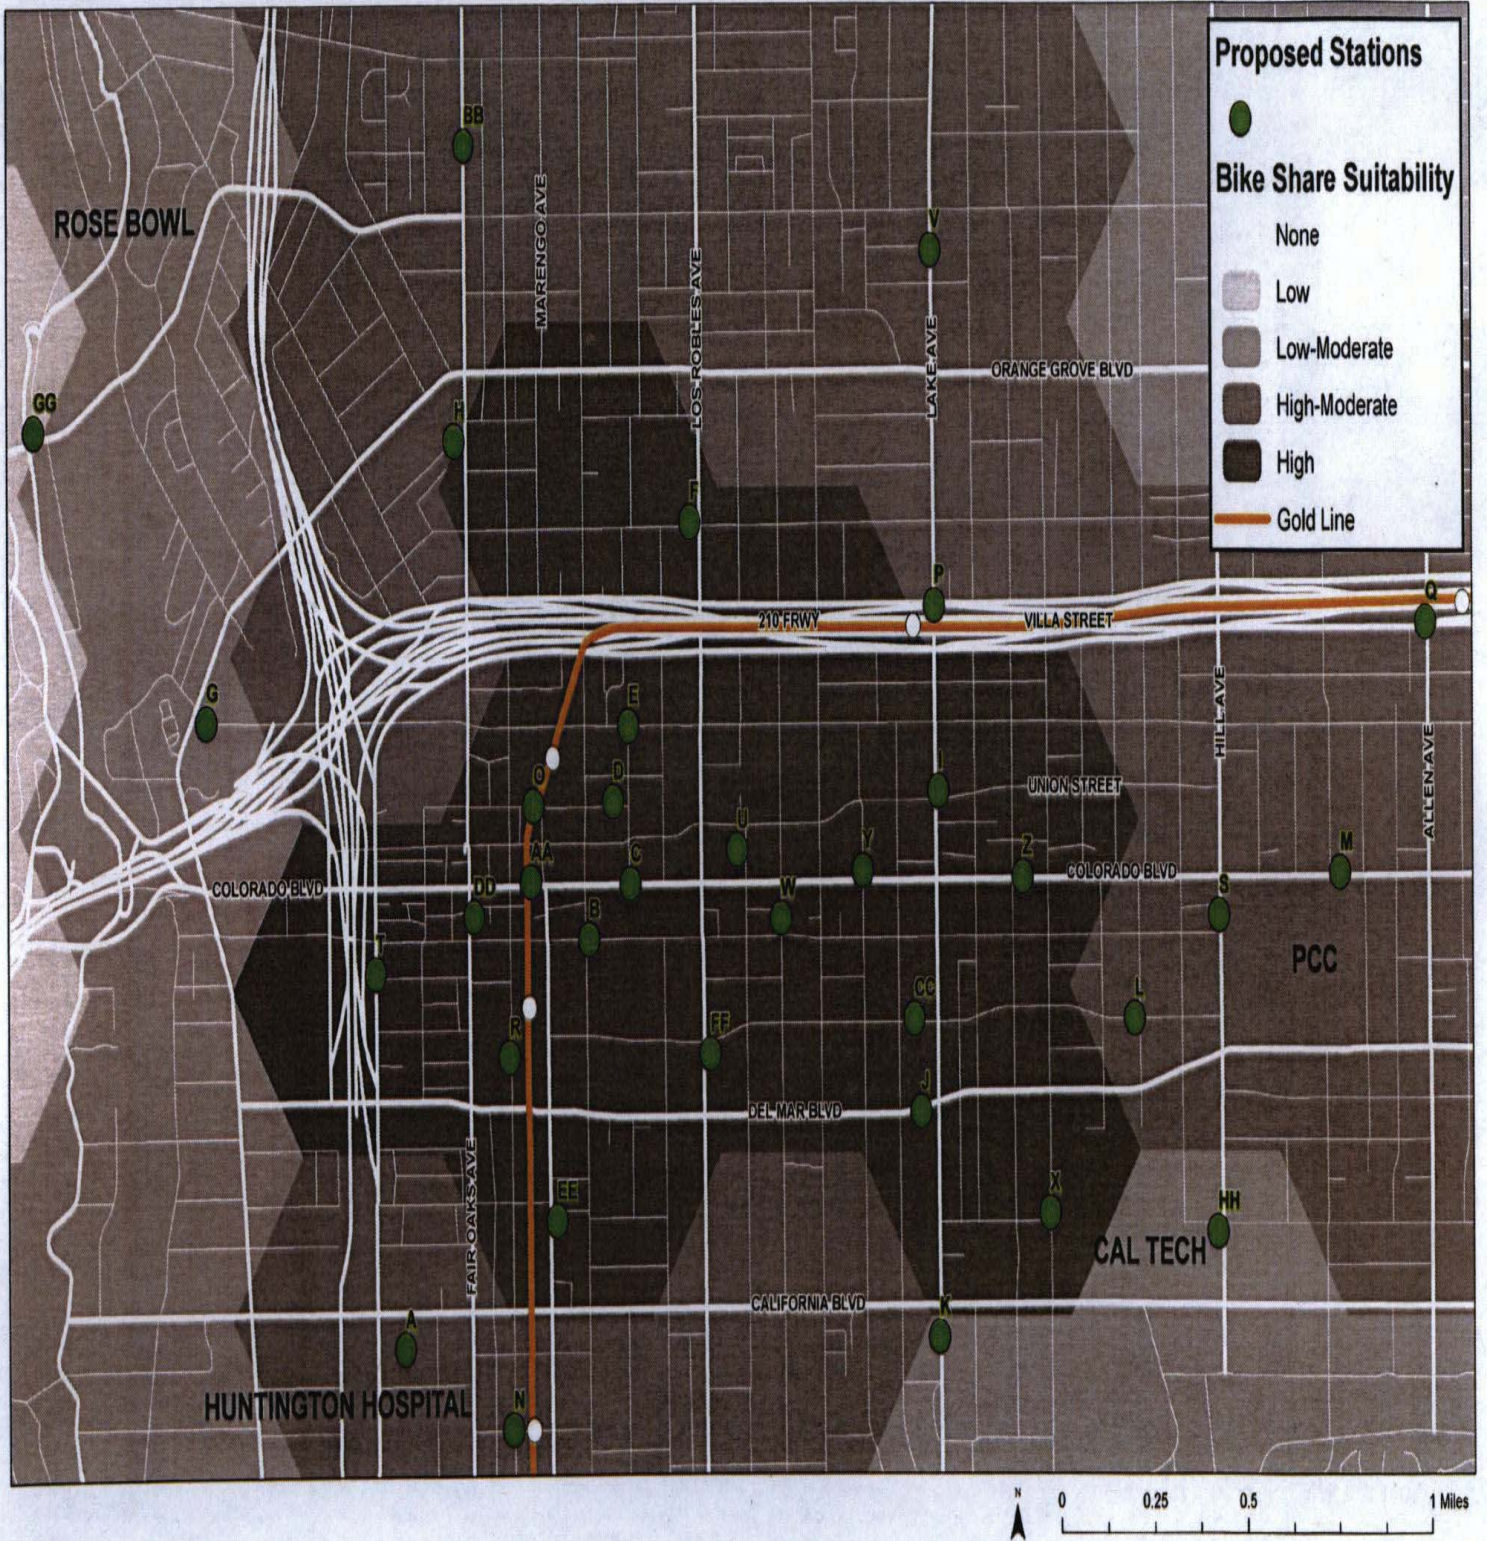

### METRO BIKE PROPOSED STATIONS

		Intersection	Location Description	Docks	Detail	Comments**
A		1 Huntington Hospital	Hospital property	30	H	Private Property
B		2 Marengo Ave at Green St	SE side along Marengo Ave	22	I	15'+ Sidewalk
C		3 Garfield Ave at Colorado Blvd (Paseo Colorado)	South side along Colorado Blvd	22	C	15'+ Sidewalk
D		4 Garfield Ave at Holly St	NW corner along Holly St	30	B	15' Sidewalk
E		5 Pasadena Library	Walnut North Side	22	C	15' Sidewalk
F		6 Euclid Ave at Villa St	North Side along Villa St	22	C	
G		7 Orange Grove Blvd at Walnut St	South side along Walnut St	22	C	
H		8 Fair Oaks Ave at Peoria St	NE corner along Peoria St	22	C	
I		9 Lake Ave at Union St	NE corner along Union St	22	C	12' Sidewalk
J		10 Lake Ave at Del Mar Blvd	SW corner along Del Mar Blvd	22	C	
K		11 Lake Ave at California Blvd	SW corner	22	C	15'+ Sidewalk
L		12 Chester Ave at Cordova Ave	South side along Cordova Ave	22	C	
M		13 Bonnie Ave at Colorado Blvd	South side along Colorado Blvd	22	C	15' Sidewalk
N		14 Raymond Ave at Fillmore St	NE side	22	I	Private Property
O		15 MTA ROW	Holly St	22	C	MTA ROW
P		16 Lake Ave at Maple Ave	SB Foothill Transit 690 stop	22	C	
Q		17 Allen Ave at Corson St	NW corner along Allen Ave	22	C	
R		18 Raymond Ave at Del Mar Blvd	NW corner along parkway	22	C	Parkway (park)
S		19 Hill Ave at Green St	NW corner along Hill Ave	22	C	
T		20 Pasadena Ave at Dayton St	NE corner	22	C	
U		22 Oakland Ave at Union St	SW corner	22	C	
V		23 Lake Ave at Merrett Dr	East Side	22	C	15'+ Sidewalk
W		25 Madison Ave at Green St	Playhouse Lot	22	I	
X		27 Wilson Ave at San Pasqual St	NE corner along Wilson Ave	22	C	
Y		28 Oak Knoll Ave at Colorado Blvd	NE corner on Oak Knoll Ave	22	C	
Z		29 Wilson Ave at Colorado Blvd	North Side	22	C	15'+ Sidewalk
AA		31 MTA ROW	Colorado Blvd	22	C	MTA ROW
BB		32 Fair Oaks Ave at Mountain St	Jackie Robinson Community Center	22	C	Parking Lot
CC		34 Lake Ave at Cordova St	South Side on Cordova St	22	C	Private Property
DD	A	Mercantile Alley	Southside next to the parking structure	22	C	ROW-Alley
EE	D	Bellevue at Arroyo Parkway	Northeast Corner	22	C	Street
FF	H	Cordova at Los Robles	Northwest Corner			Sidewalk
GG		Rose Bowl				
HH		Caltech East				