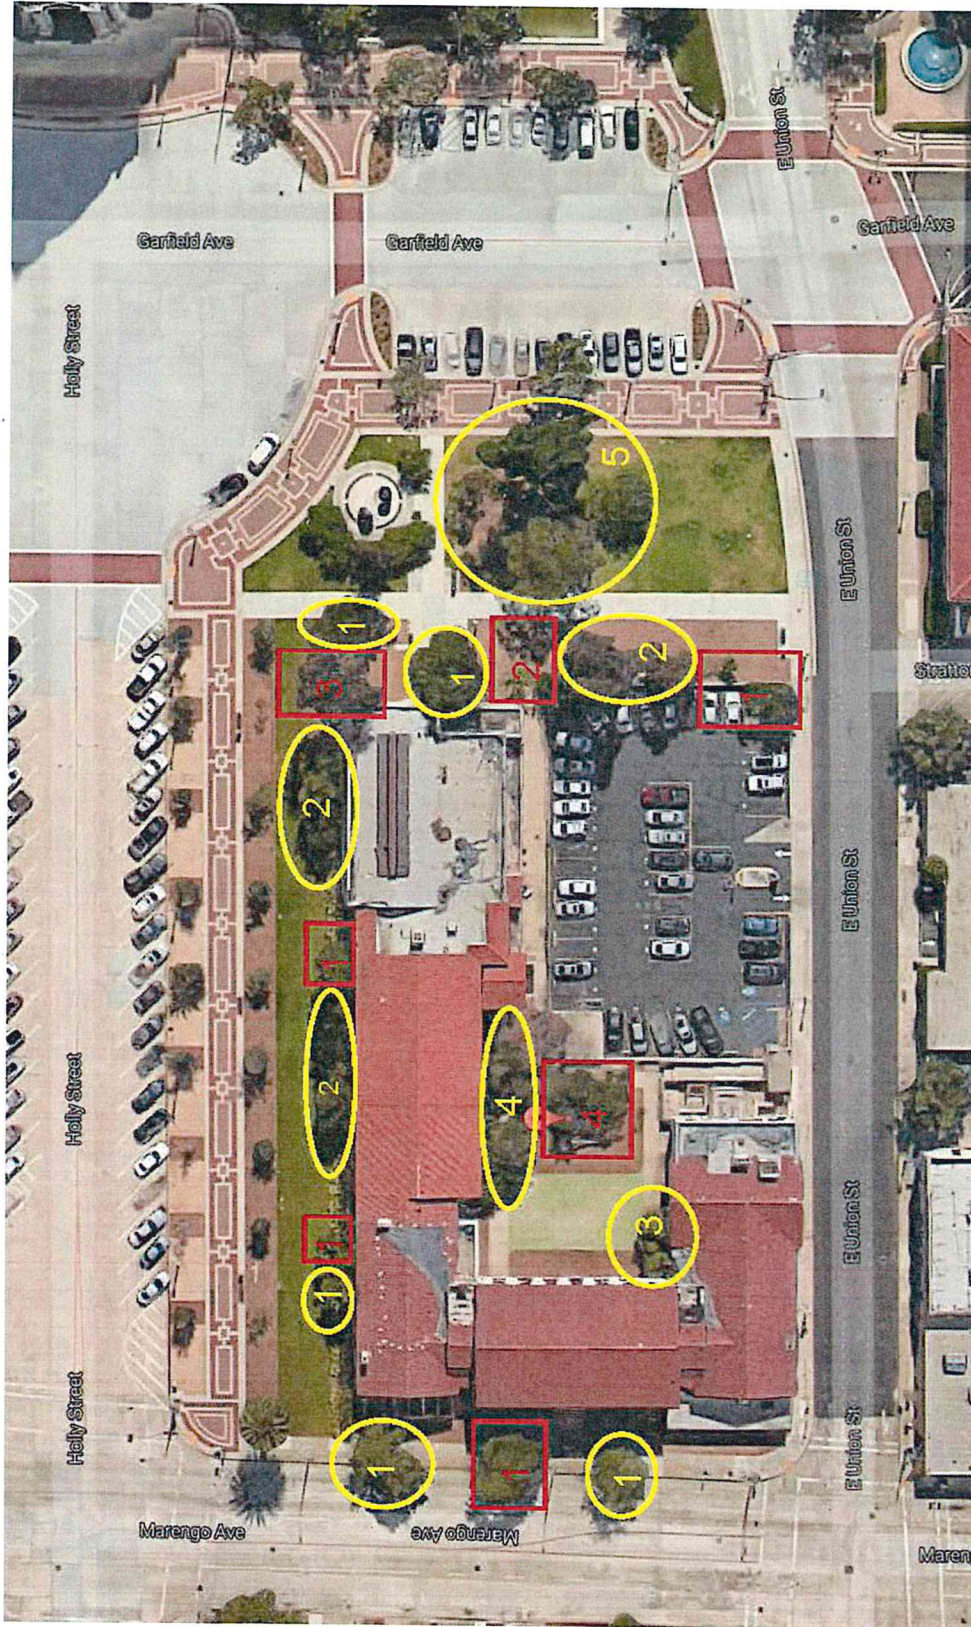

**ATTACHMENT R:**

**Aerial Map of Proposed Public Tree Removals**

Attachment Eight

Proposed Tree Removal Sites At YWCA  
78 N Marengo Ave

Key: ■ Poor Condition Total= 13  
● Good/Fair Condition Total= 23