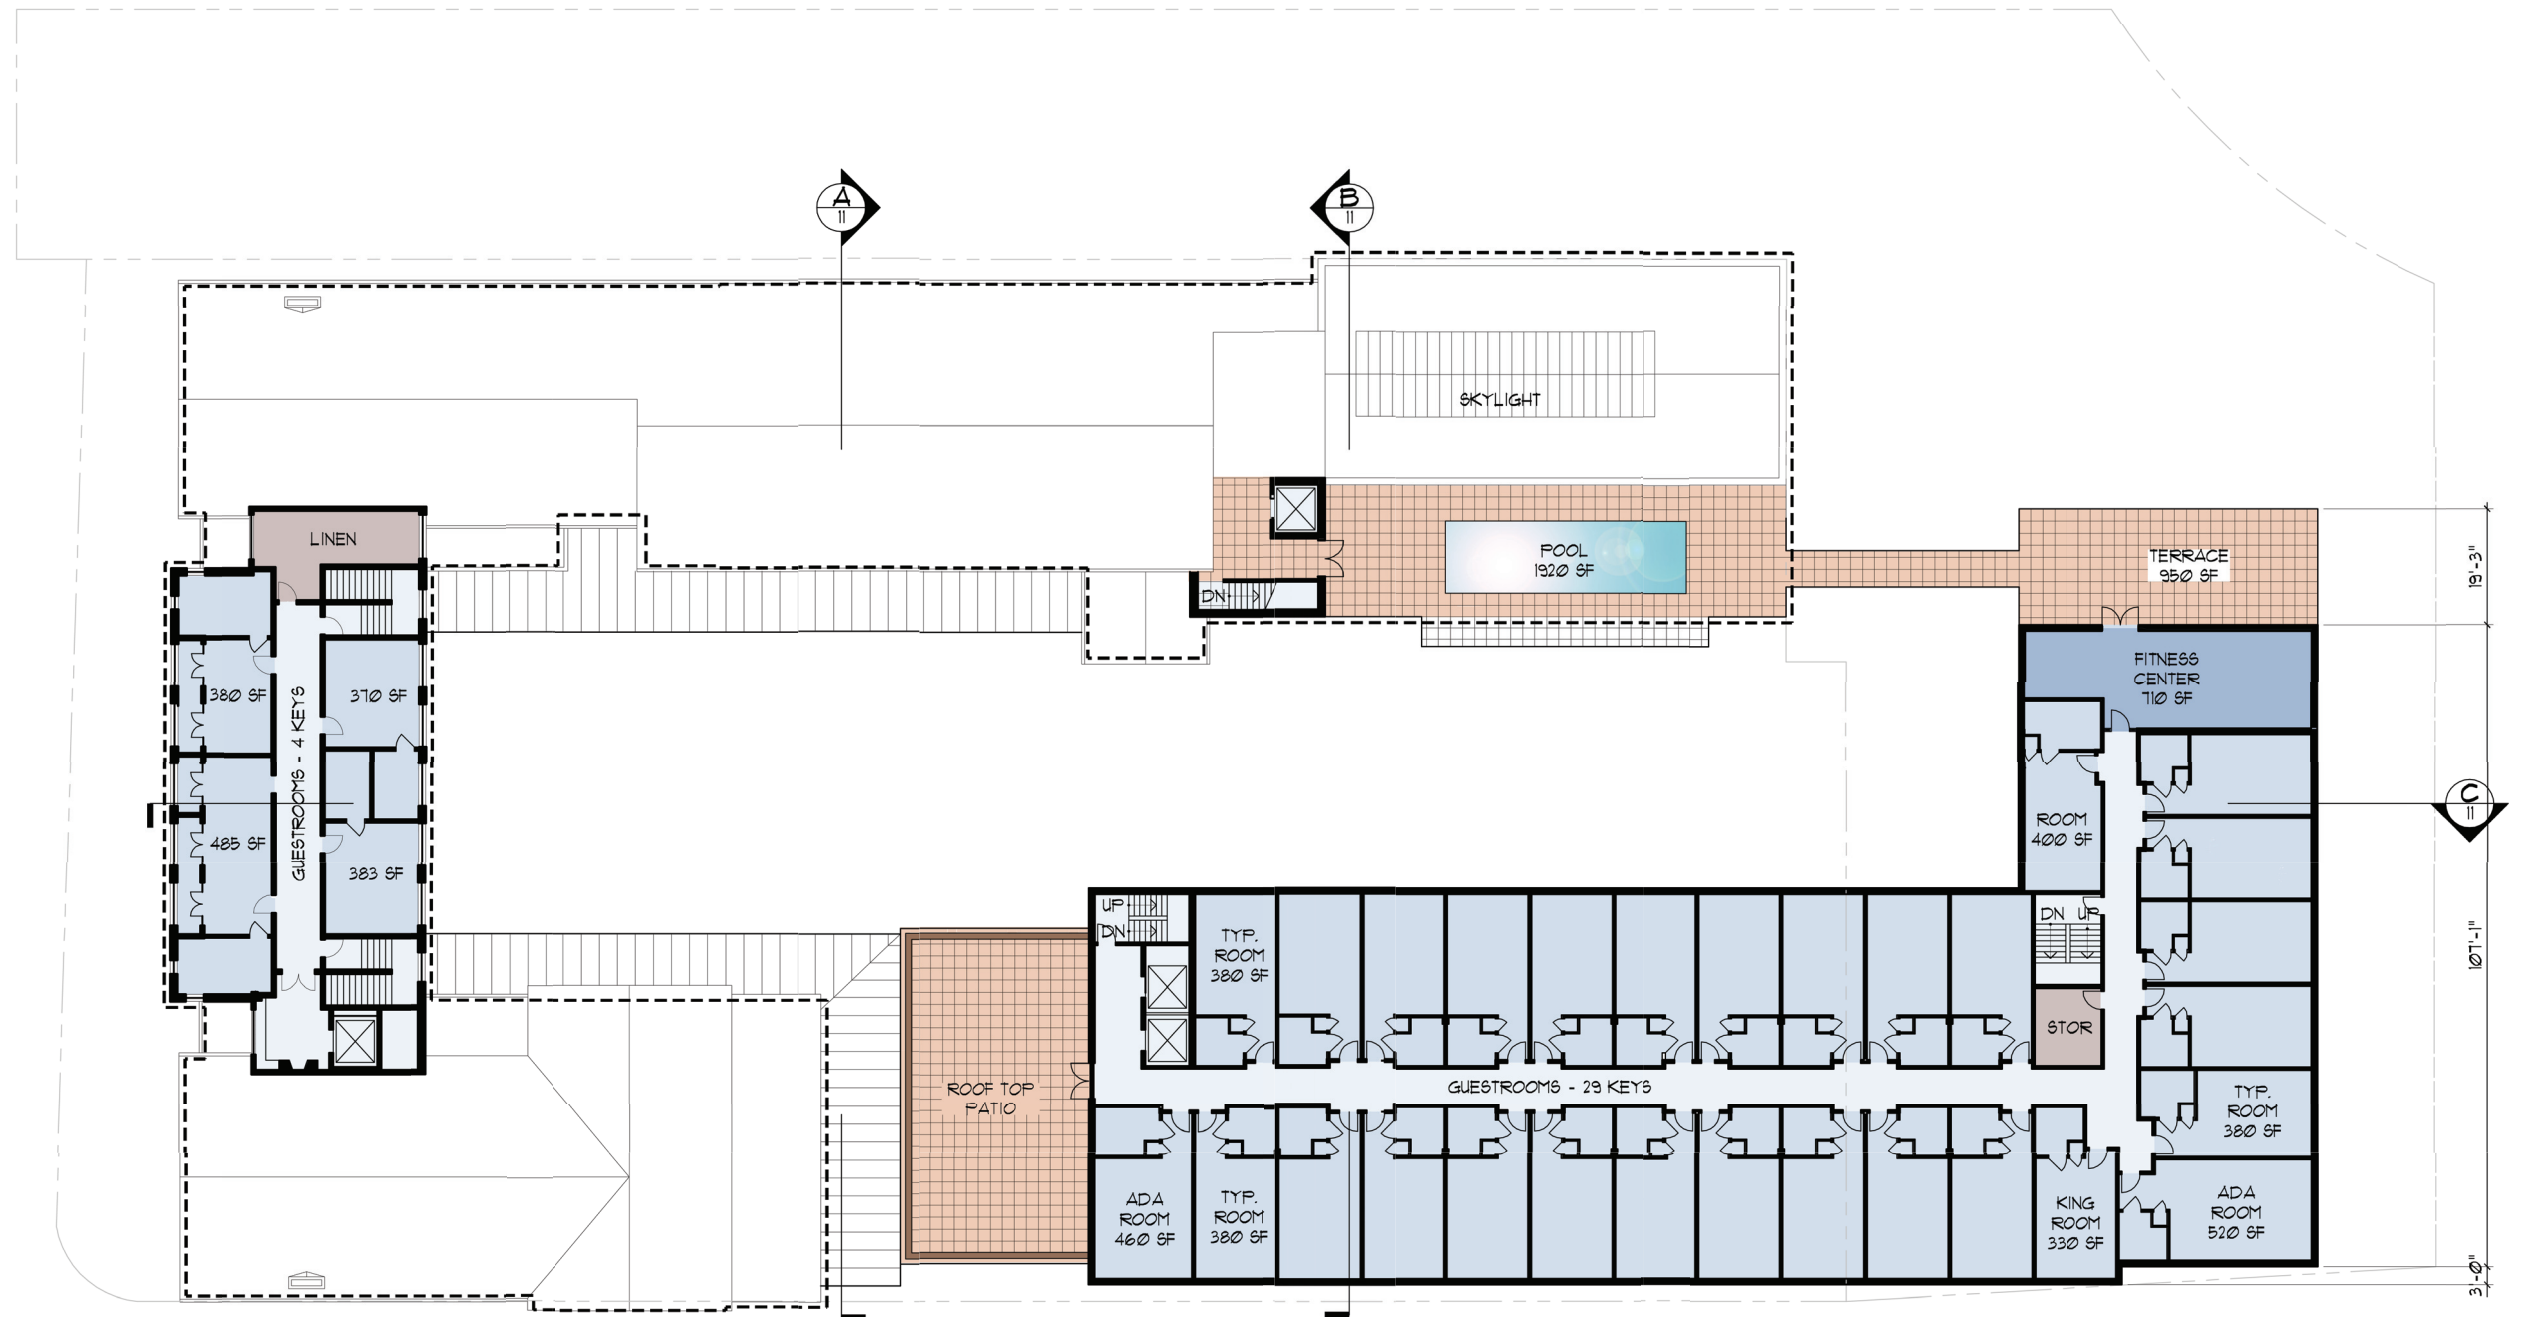

MARENGO AVE.

GARFIELD AVE.

HOLLY STREET

UNION STREET

SITE PLAN

- Existing Building
- Function
- Guest Rooms
- Public
- Service

FIRST FLOOR PLAN

**ARCHITECTURAL  
RESOURCES GROUP, Inc.**  
Architects Planners & Conservators

A KIMPTON HOTEL  
YWCA BUILDING  
PASADENA, CA  
FEBRUARY 3, 2014

- Existing Building
- Function
- Guest Rooms
- Public
- Service

SECOND FLOOR PLAN

- Existing Building
- Function
- Guest Rooms
- Public
- Service

**ARCHITECTURAL  
RESOURCES GROUP, Inc.**  
 Architects Planners & Conservators

THIRD FLOOR PLAN

**A KIMPTON HOTEL**  
**YWCA BUILDING**  
**PASADENA, CA**  
 FEBRUARY 3, 2014

-  Existing Building
-  Function
-  Guest Rooms
-  Public
-  Service

FOURTH FLOOR PLAN

ARCHITECTURAL  
RESOURCES GROUP, Inc.  
Architects Planners & Conservators

A KIMPTON HOTEL  
YWCA BUILDING  
PASADENA, CA  
FEBRUARY 3, 2014

-  Existing Building
-  Function
-  Guest Rooms
-  Public
-  Service