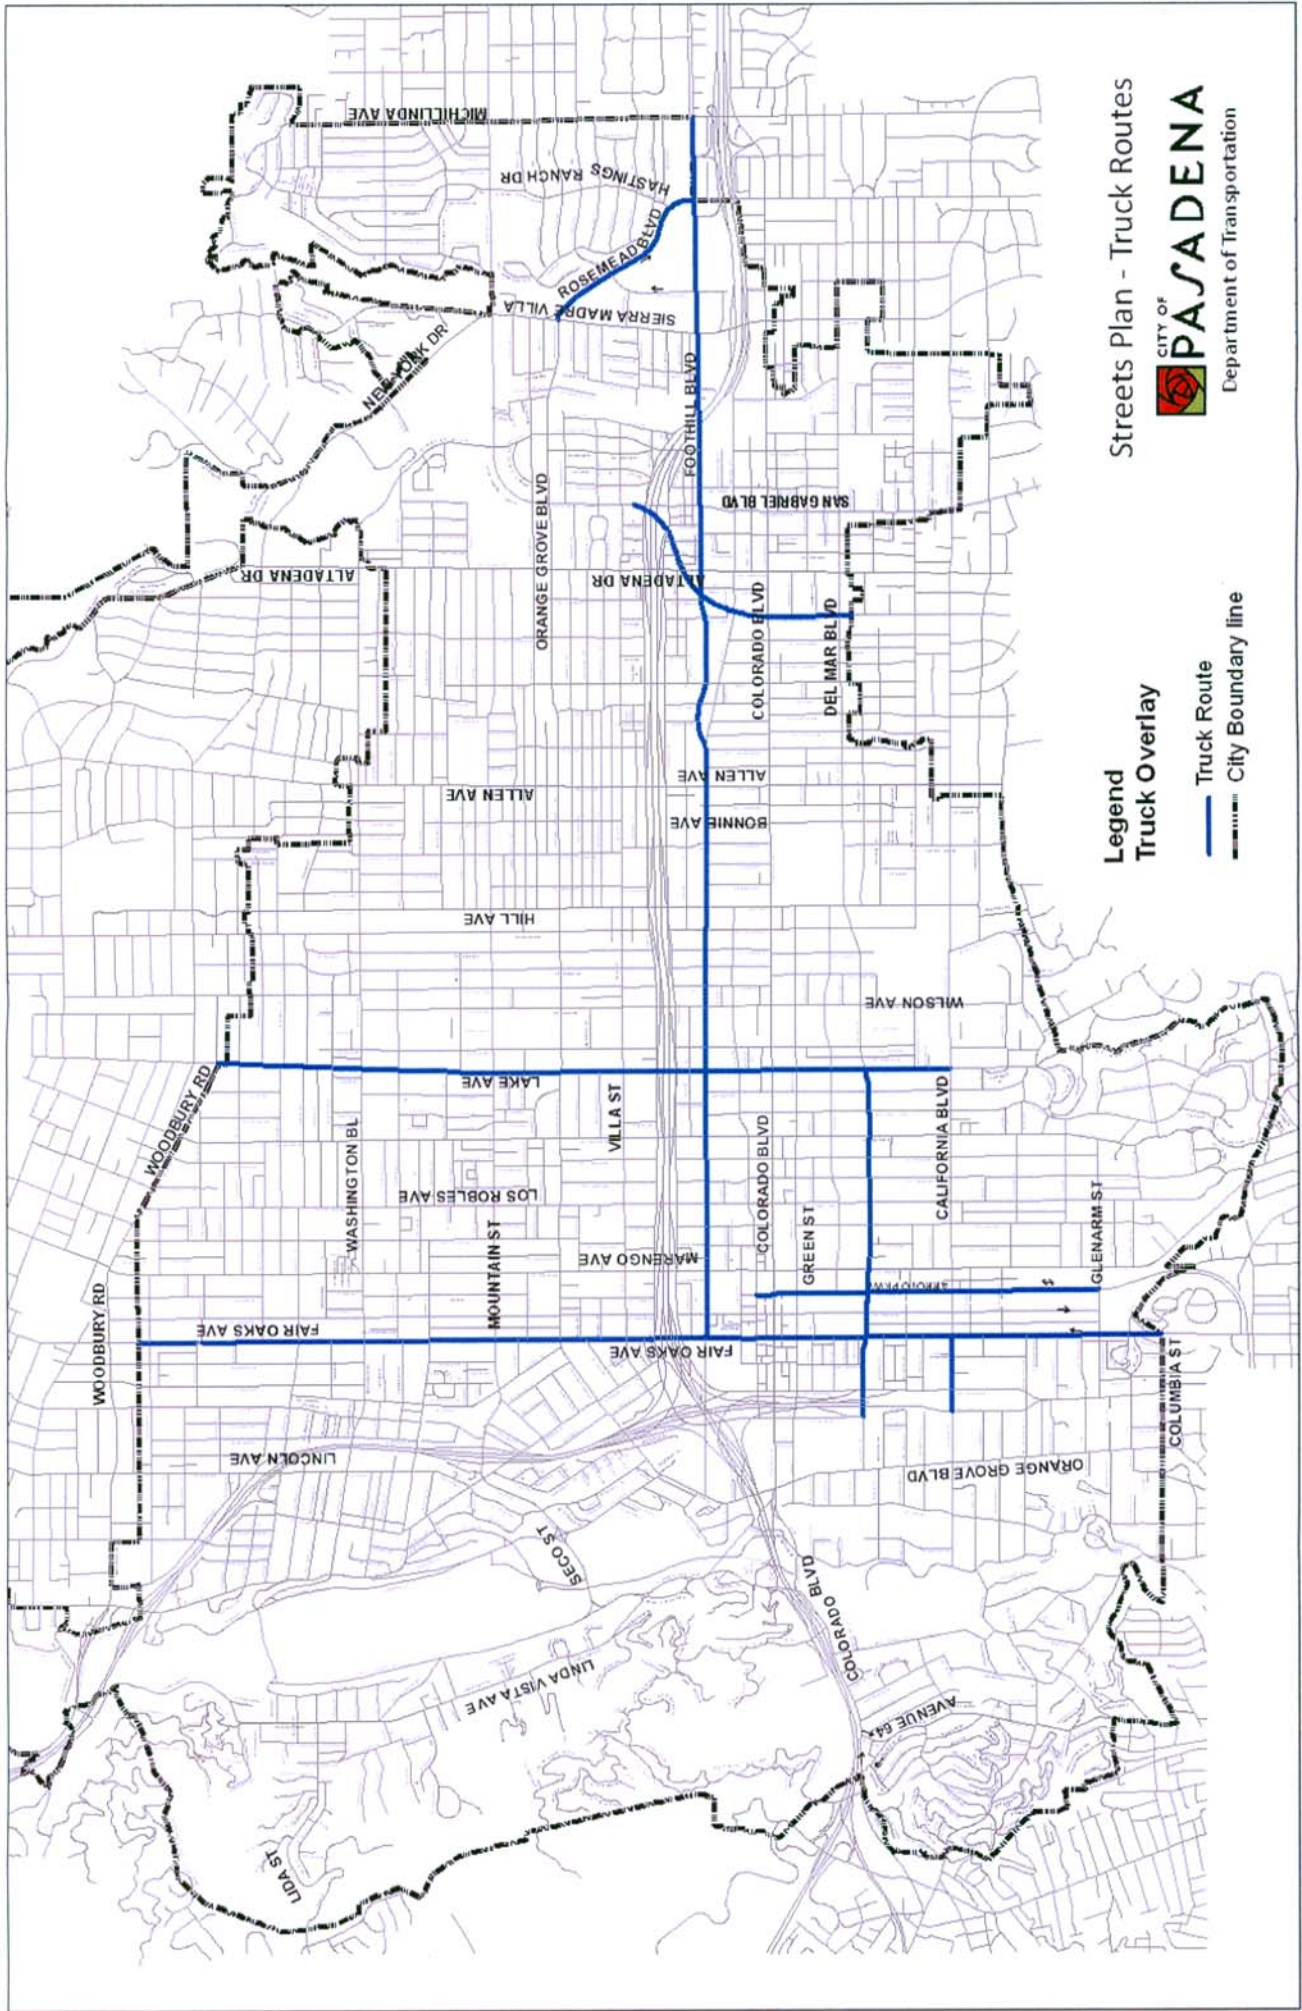

Legend

City Boundary line
 --- City Boundary line

Function

- Access-Alley
- Private
- Other
- Freeway/Highway
- Connector-City
- Connector-City/Outside Boundary
- Connector-Neighborhood
- Connector-Neighborhood/Outside Boundary
- Access

- Legend**
Transit Overlay
- Level 1 Headways ≥ 5
 - Level 2 Headways > 6 - 15
 - Level 3 Headways > 16+
 - City Boundary line

Streets Plan - Truck Routes

Legend
Truck Overlay

- Truck Route
- City Boundary line