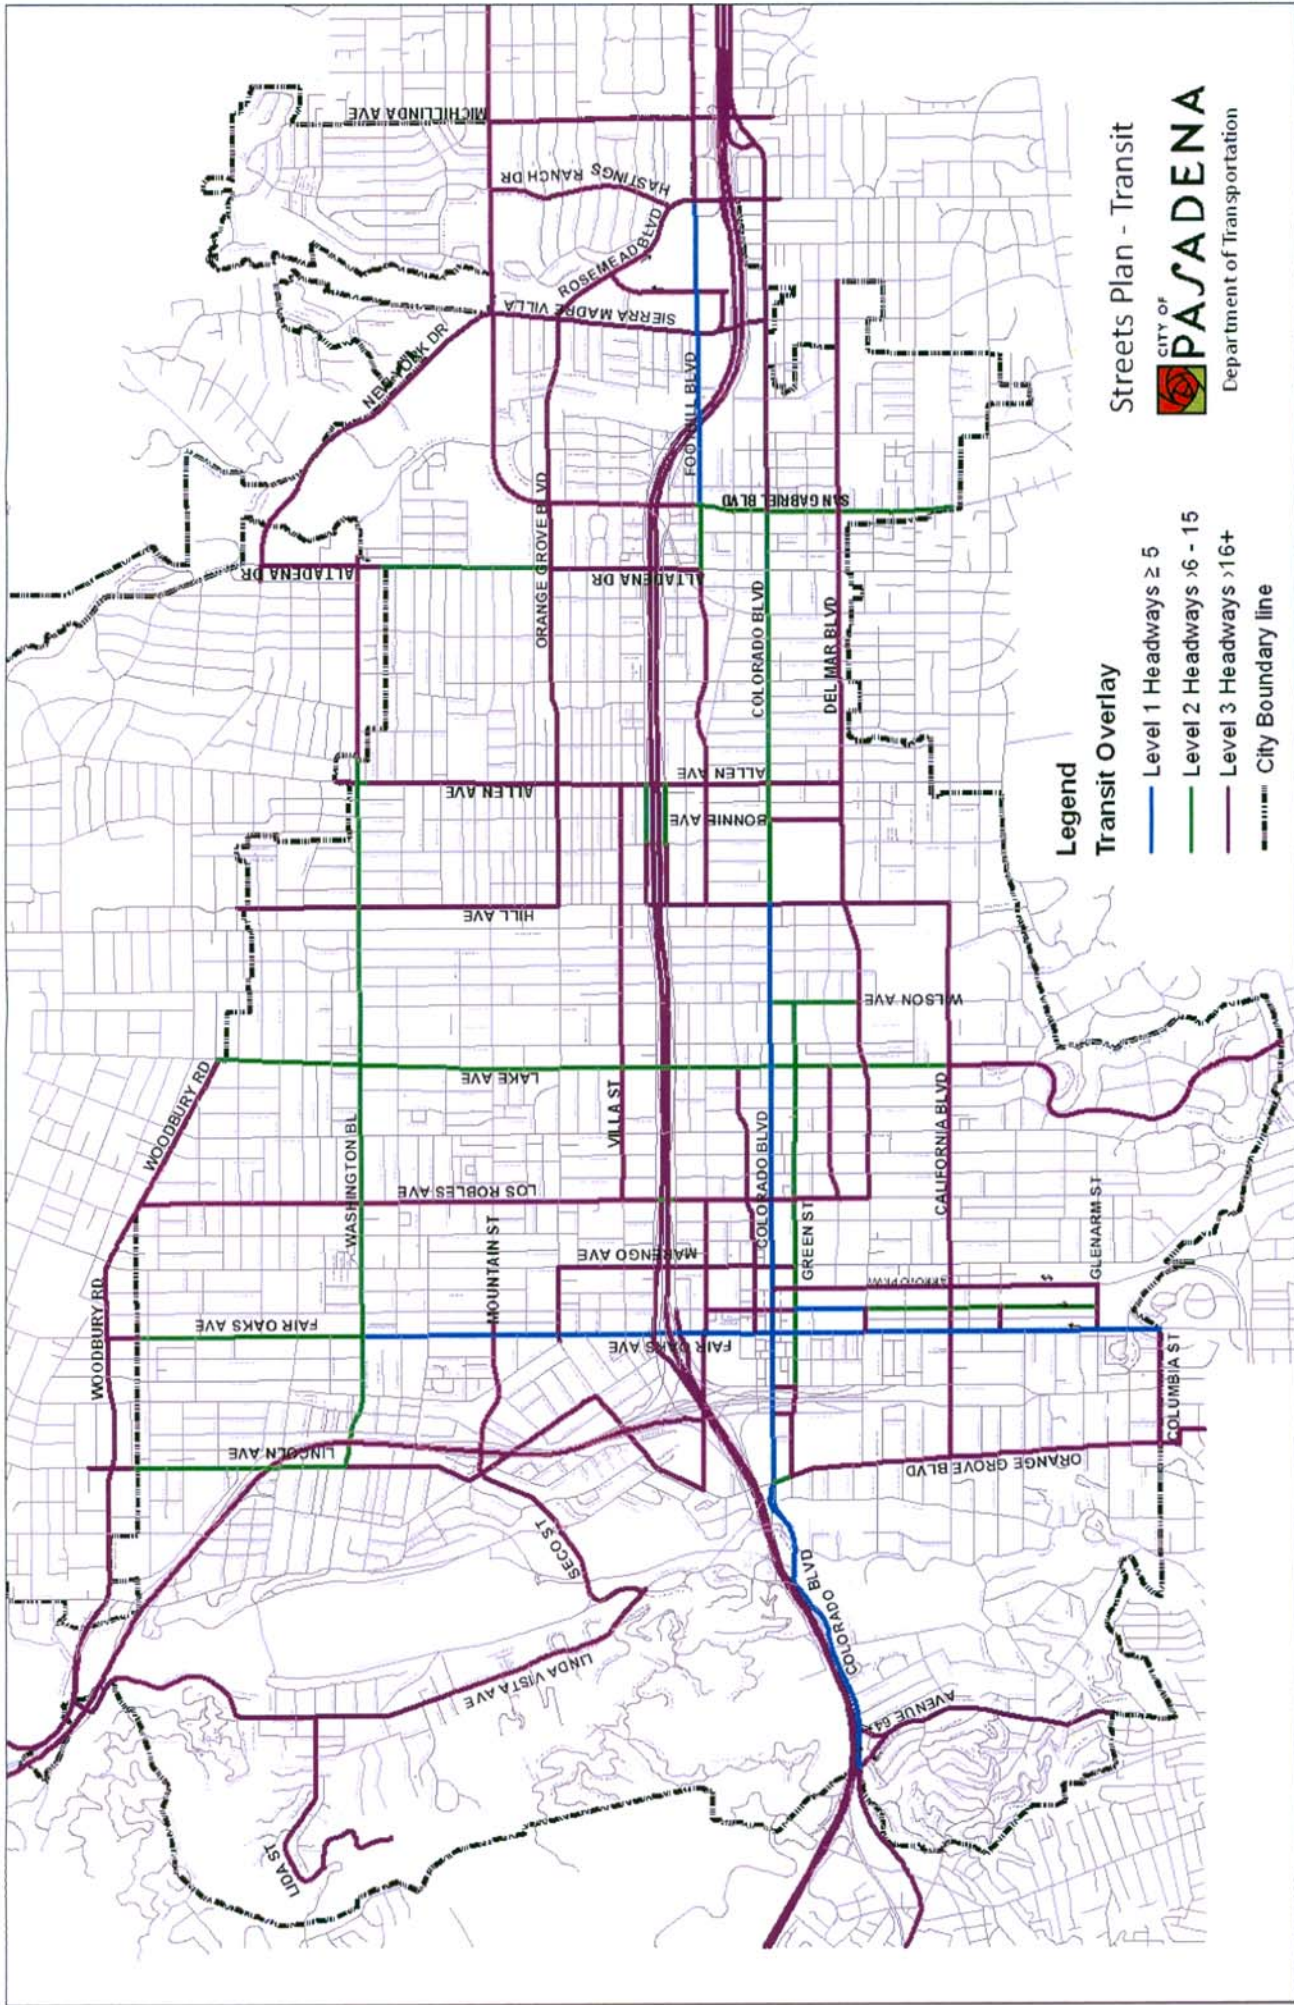

Legend

City Boundary line
 --- City Boundary line

Function

- Access-Alley
- Private
- Other
- Freeway/Highway
- Connector-City
- Connector-City/Outside Boundary
- Connector-Neighborhood
- Connector-Neighborhood/Outside Boundary
- Access

- Legend**
Transit Overlay
- Level 1 Headways ≥ 5
 - Level 2 Headways > 6 - 15
 - Level 3 Headways > 16+
 - City Boundary line

Streets Plan - Truck Routes

Legend
Truck Overlay

- Truck Route
- City Boundary line