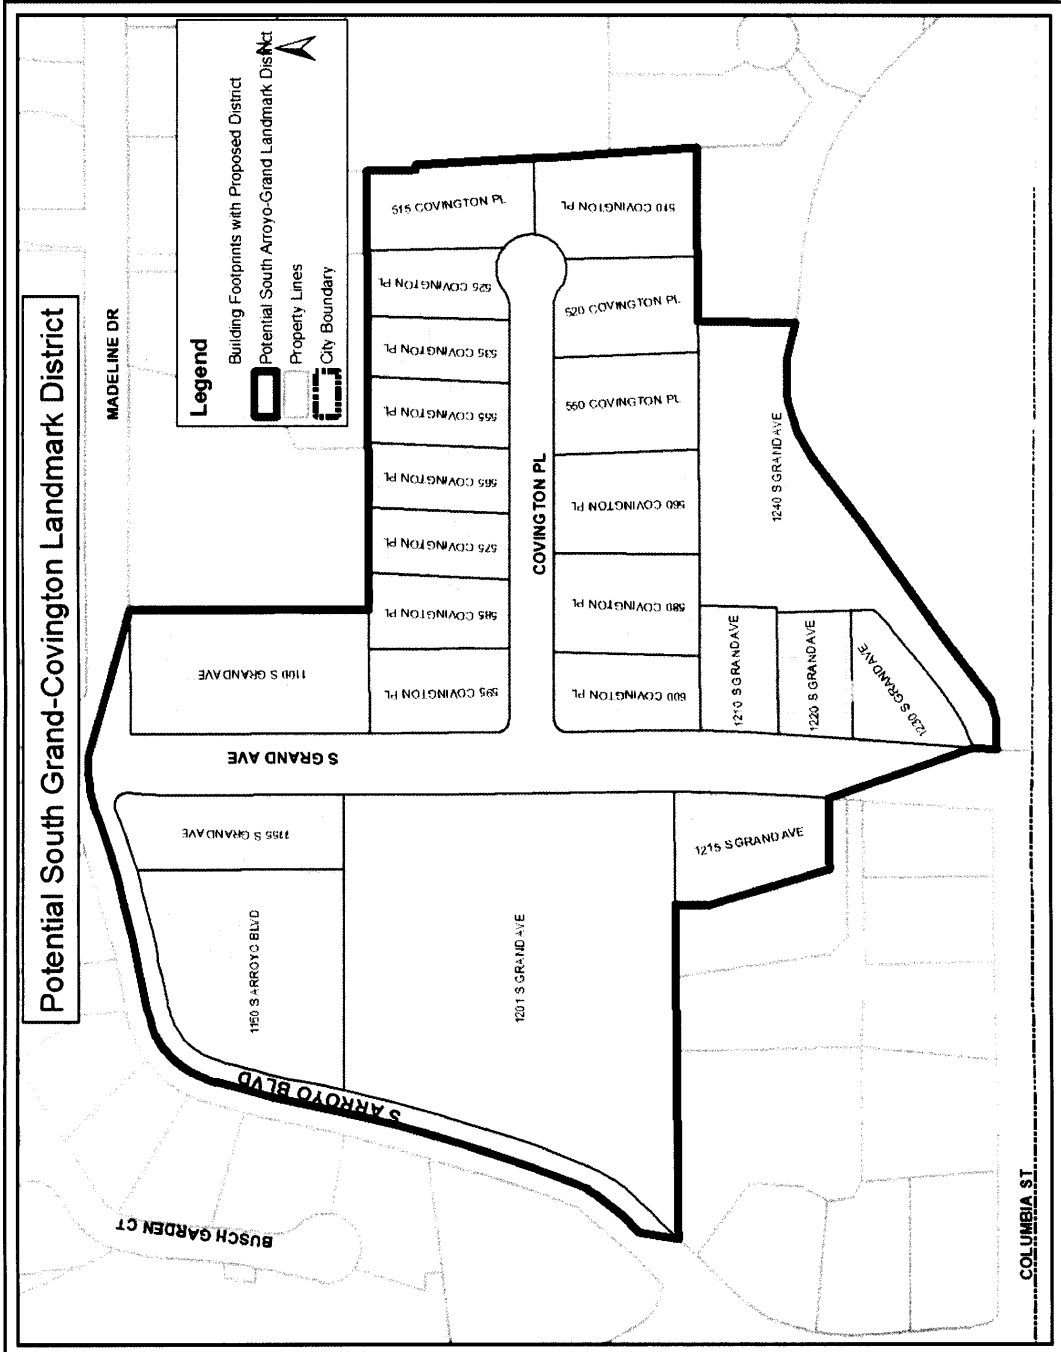

ATTACHMENT A:

Map of Proposed District

Potential South Grand-Covington Landmark District

MADELINE DR

Legend

- Building Footprints with Proposed District
- Potential South Arroyo-Grand Landmark District
- Property Lines
- City Boundary

COVINGTON PL

800 COVINGTON PL
580 COVINGTON PL
560 COVINGTON PL
595 COVINGTON PL
520 COVINGTON PL
510 COVINGTON PL

1210 S GRAND AVE
1220 S GRAND AVE
1230 S GRAND AVE

1240 S GRAND AVE

1215 S GRAND AVE

COLUMBIA ST