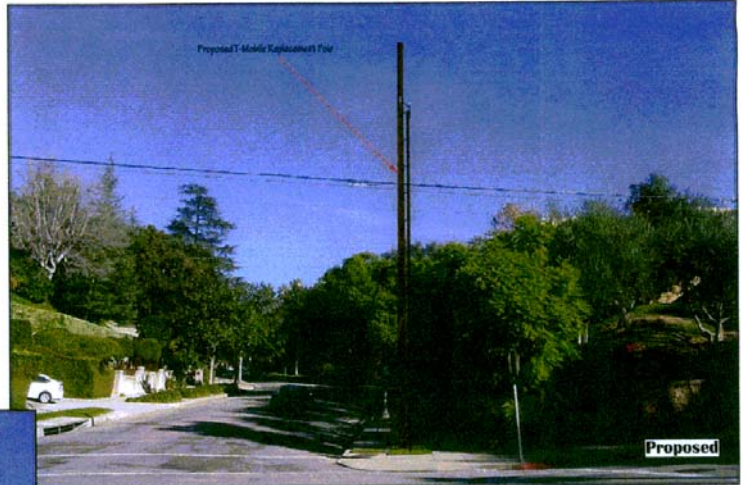

IE05372c

588 S. Grand Ave., Pasadena CA 91105

... T-Mobile ...

View 1

View Notes:
Looking north at proposed pole replacement