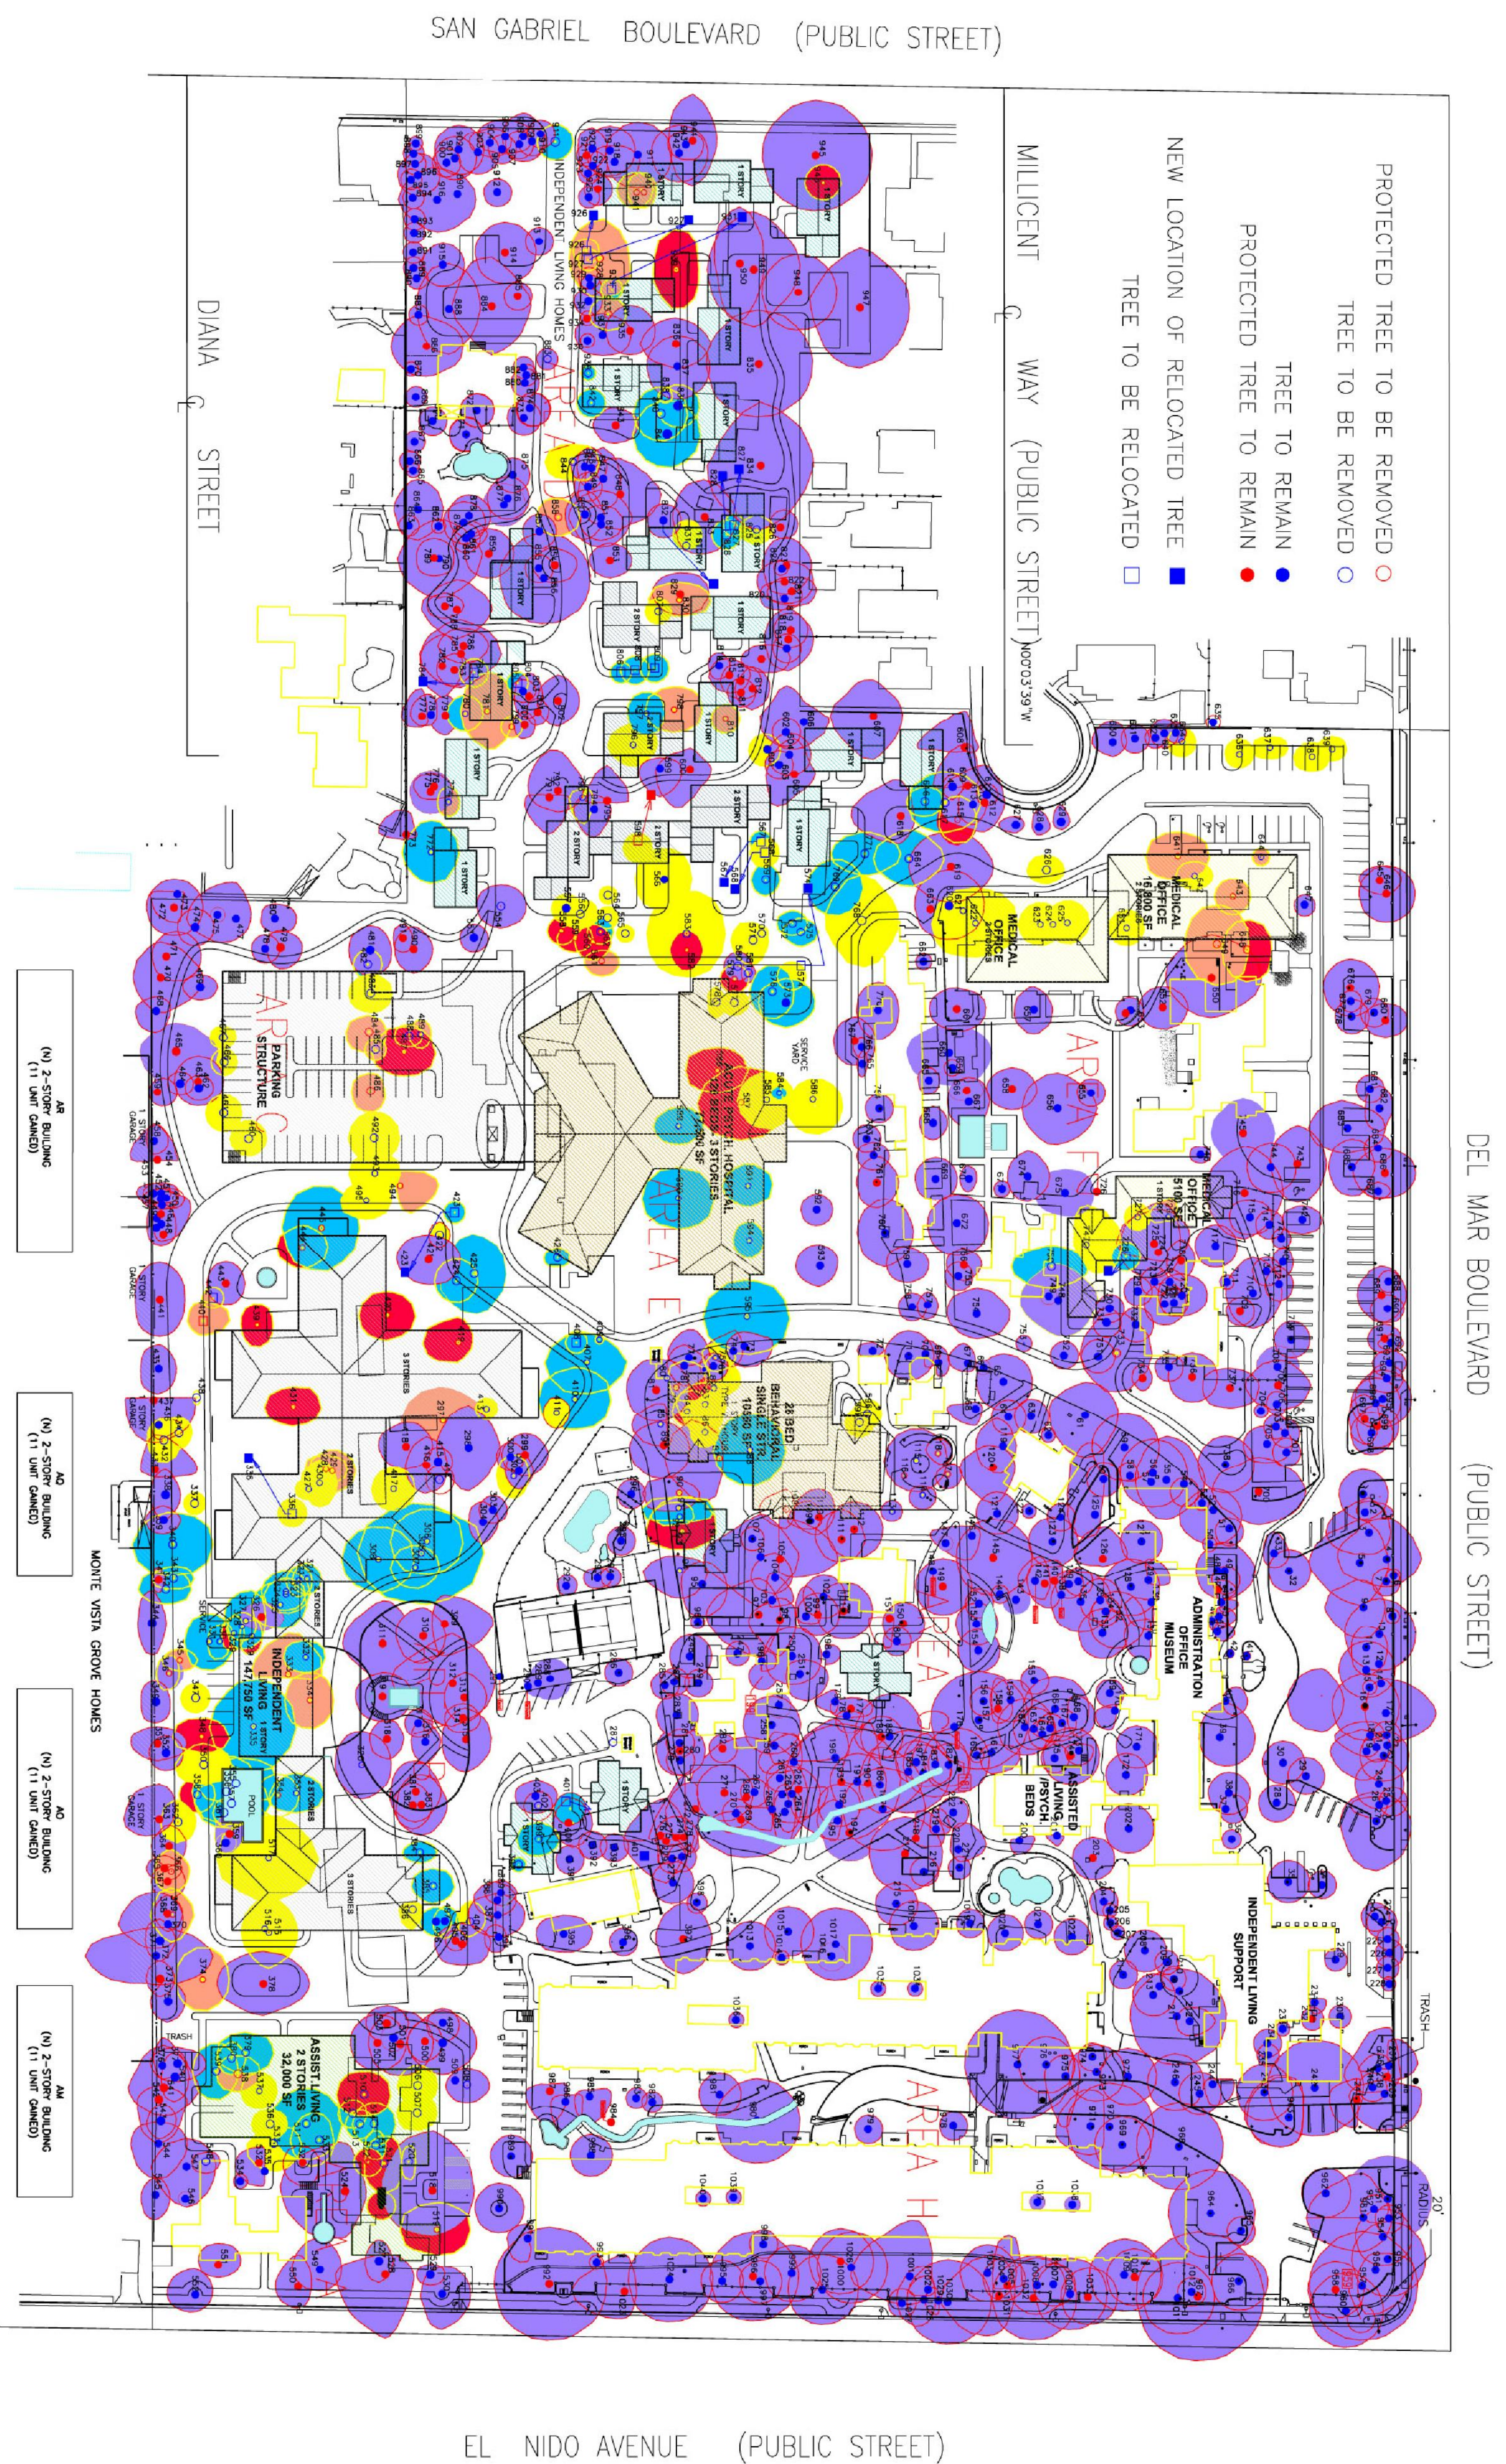

# Las Encinas Hospital

## Master Development Plan Amendment

EXISTING TREES TO BE REMOVED LEGEND:

- CALIFORNIA NATIVE TREES
- PROTECTED TREES
- UNPROTECTED TREES
- LOW VALUE TREES

1 EXISTING TREE PLAN  
1" = 120'-0"

**M-BR**  
ORSTA, INC.

- Invasive/destructive root systems
- Likelihood of breakage or falling (brittle, weak wood)
- Invasive, self-seeding character, having the tendency to crowd more desirable species
- Susceptibility to disease
- Tendency to be short-lived

Very few of the trees in this category, were actually planted on the site; almost all have self-seeded, and none are California natives.

BOTANICAL NAME	COMMON NAME
<i>Acacia melanoxylon</i>	Blackwood Acacia
<i>Alnus incana</i>	Tree of Heaven
<i>Carya illinoensis</i>	Pecan
<i>Cercaria siliqua</i>	Carob
<i>Cupressus arborescens</i>	Carrollwood
<i>Eucalyptus globulus</i>	Blue Gum
<i>Fraxinus viridis</i>	Shamel Ash
<i>Grevillea robusta</i> (less than 20" diameter)*	Silk Oak
<i>Morus alba</i>	Mulberry
<i>Pithecolobium unilobatum</i> (less than 12" diameter)*	Victorian Box
<i>Robinia pseudoacacia</i>	Black Locust
<i>Syzygium paniculatum</i> (less than 12" diameter)*	Eugenia
<i>Ulmus parvifolia</i> (less than 25" diameter)*	Chinese Elm
<i>Ulmus pumila</i>	Siberian Elm
<i>Washingtonia robusta</i>	Mexican Fan Palm