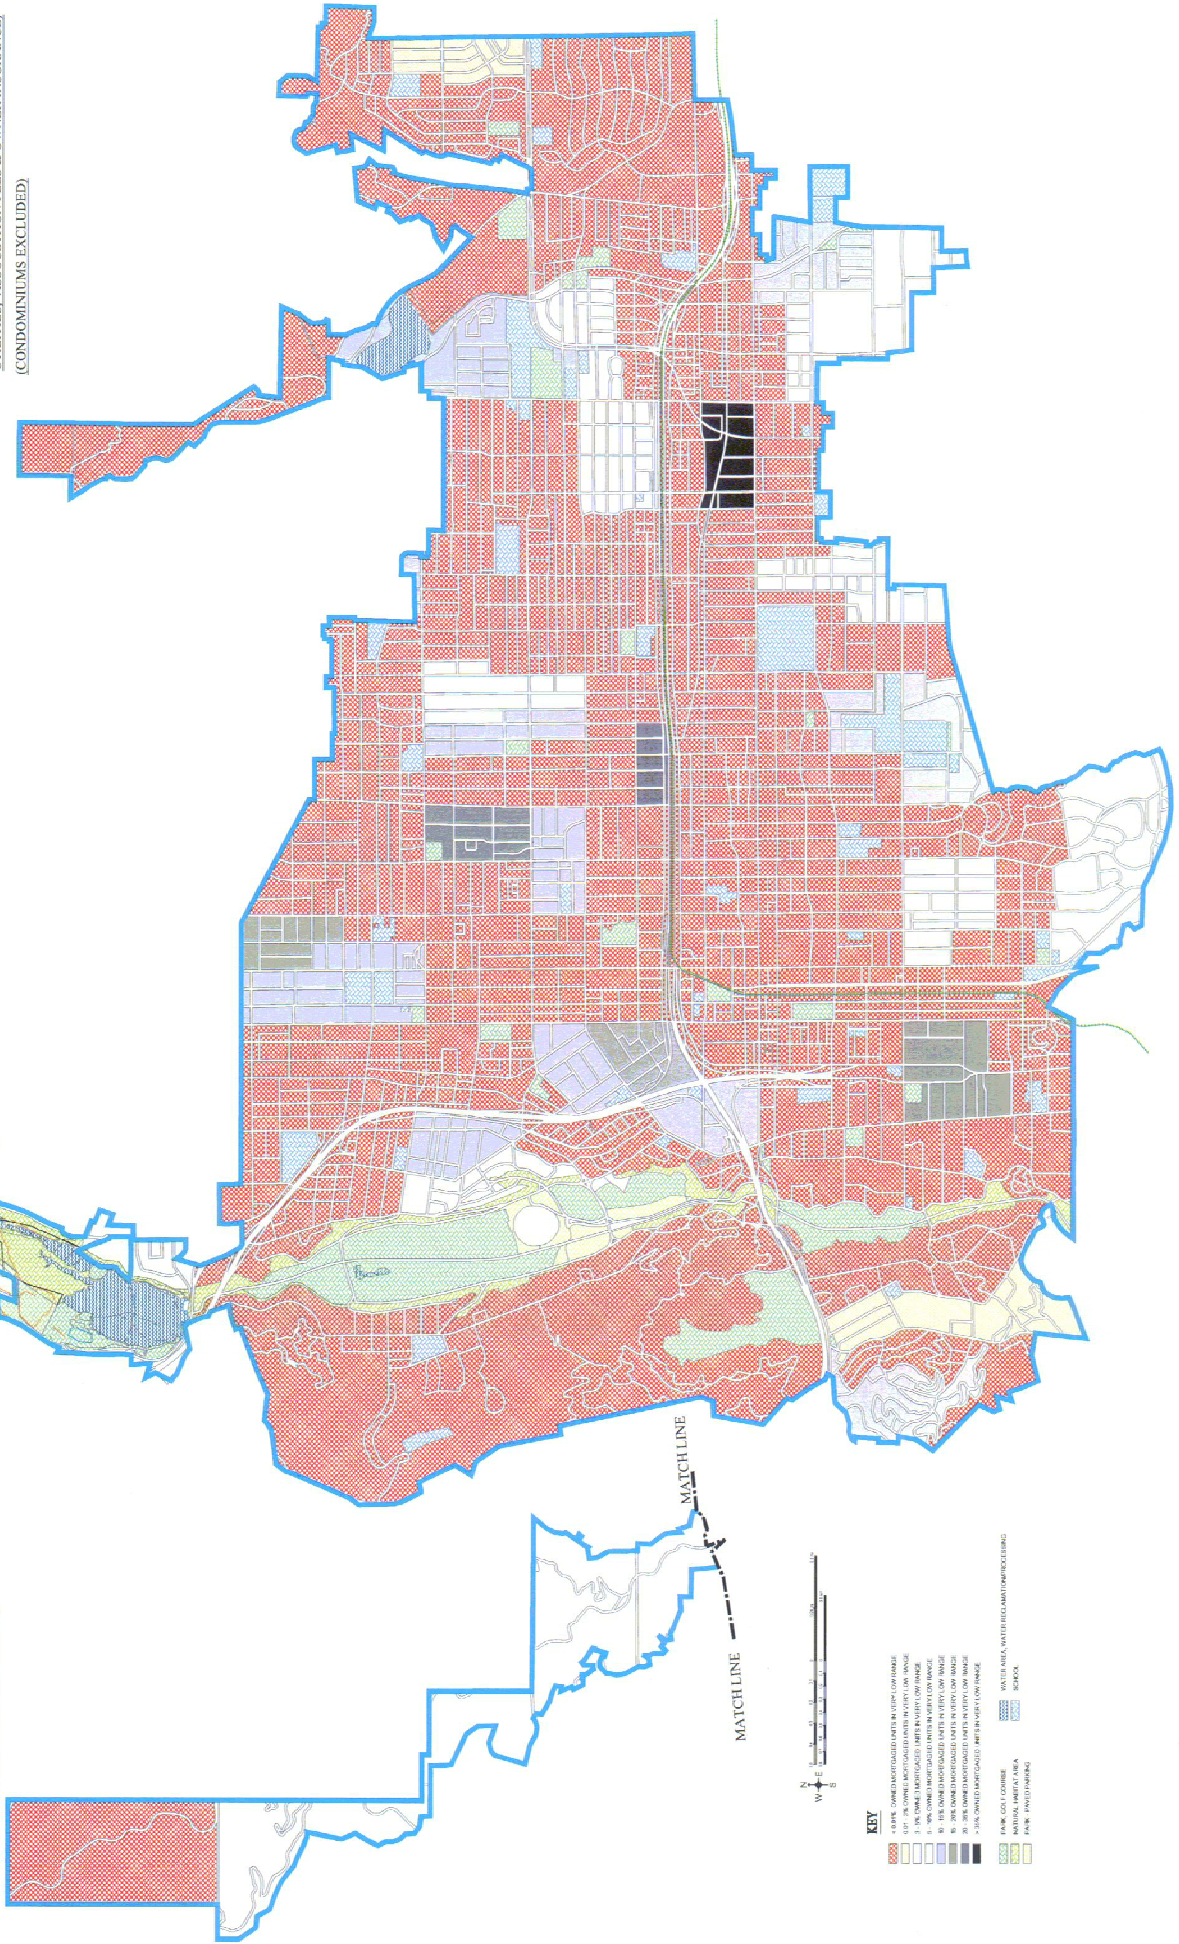

% OF OWNER MORTGAGED UNITS WITH "VERY LOW" COSTS (< $500/MONTH)

FROM 2000 CENSUS, BY BLOCK GROUP
(MONTHLY COSTS INCLUDES MORTGAGE PAYMENTS, PROPERTY TAX,
UTILITIES, ASSOCIATION FEES & OWNER INSURANCE)
(CONDOMINIUMS EXCLUDED)

PREPARED BY
PNC
PNC PARSONS BRINCKERHOFF
450 BUSH STREET, PLEASANTON, CALIFORNIA 94566
WITTRY, BERKELEY

MATCH LINE

MATCH LINE

MATCH LINE

MATCH LINE