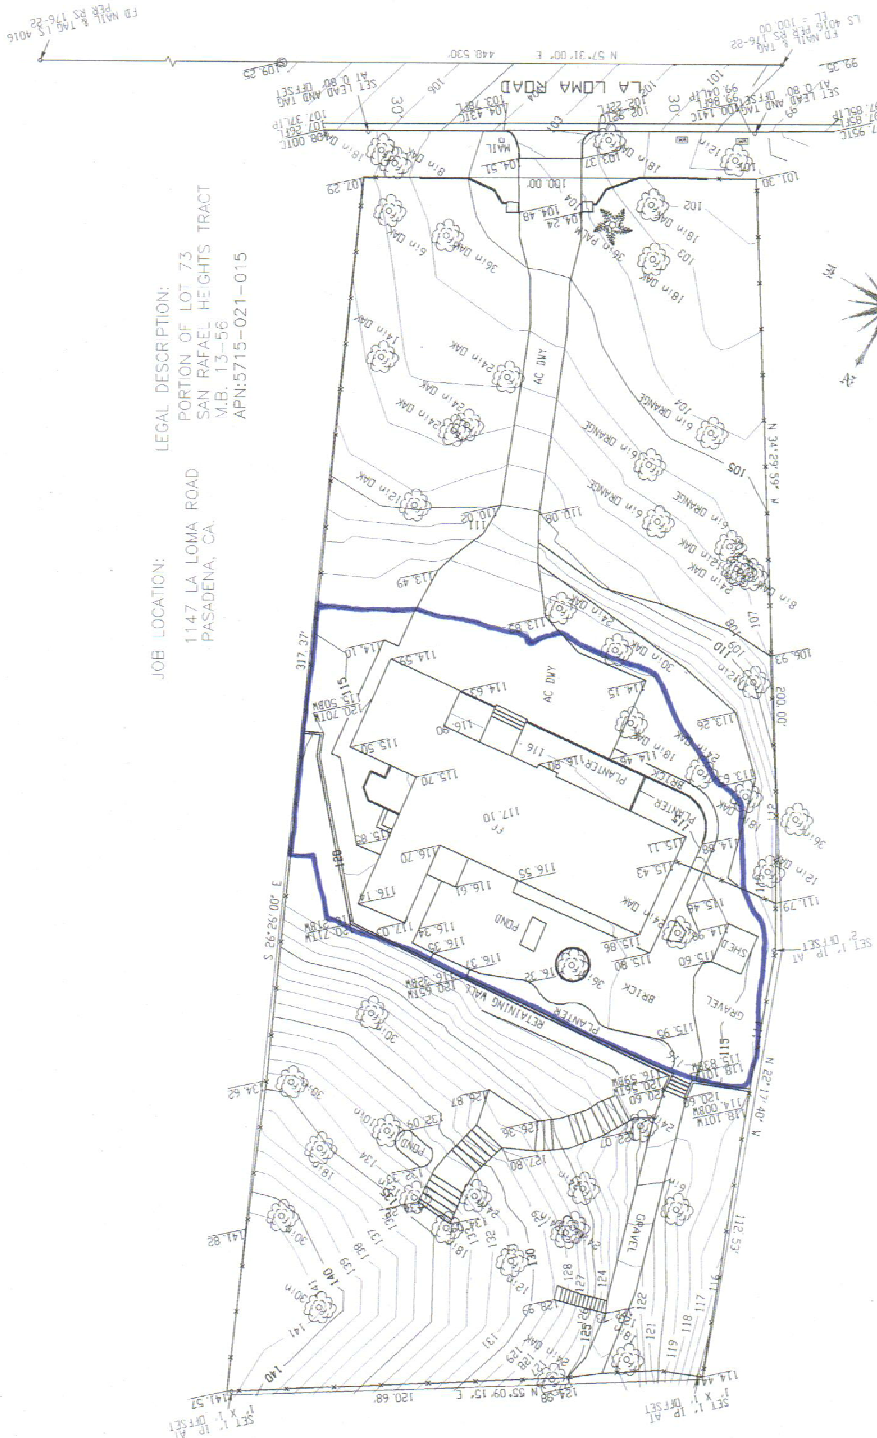

JOB LOCATION:
1147 LA LOMA ROAD
SAN RAFAEL HEIGHTS TRACT
PASADENA, CA
APN:5715-021-015

SCALE: 3/32" = 1'-0"

EXISTING PAD