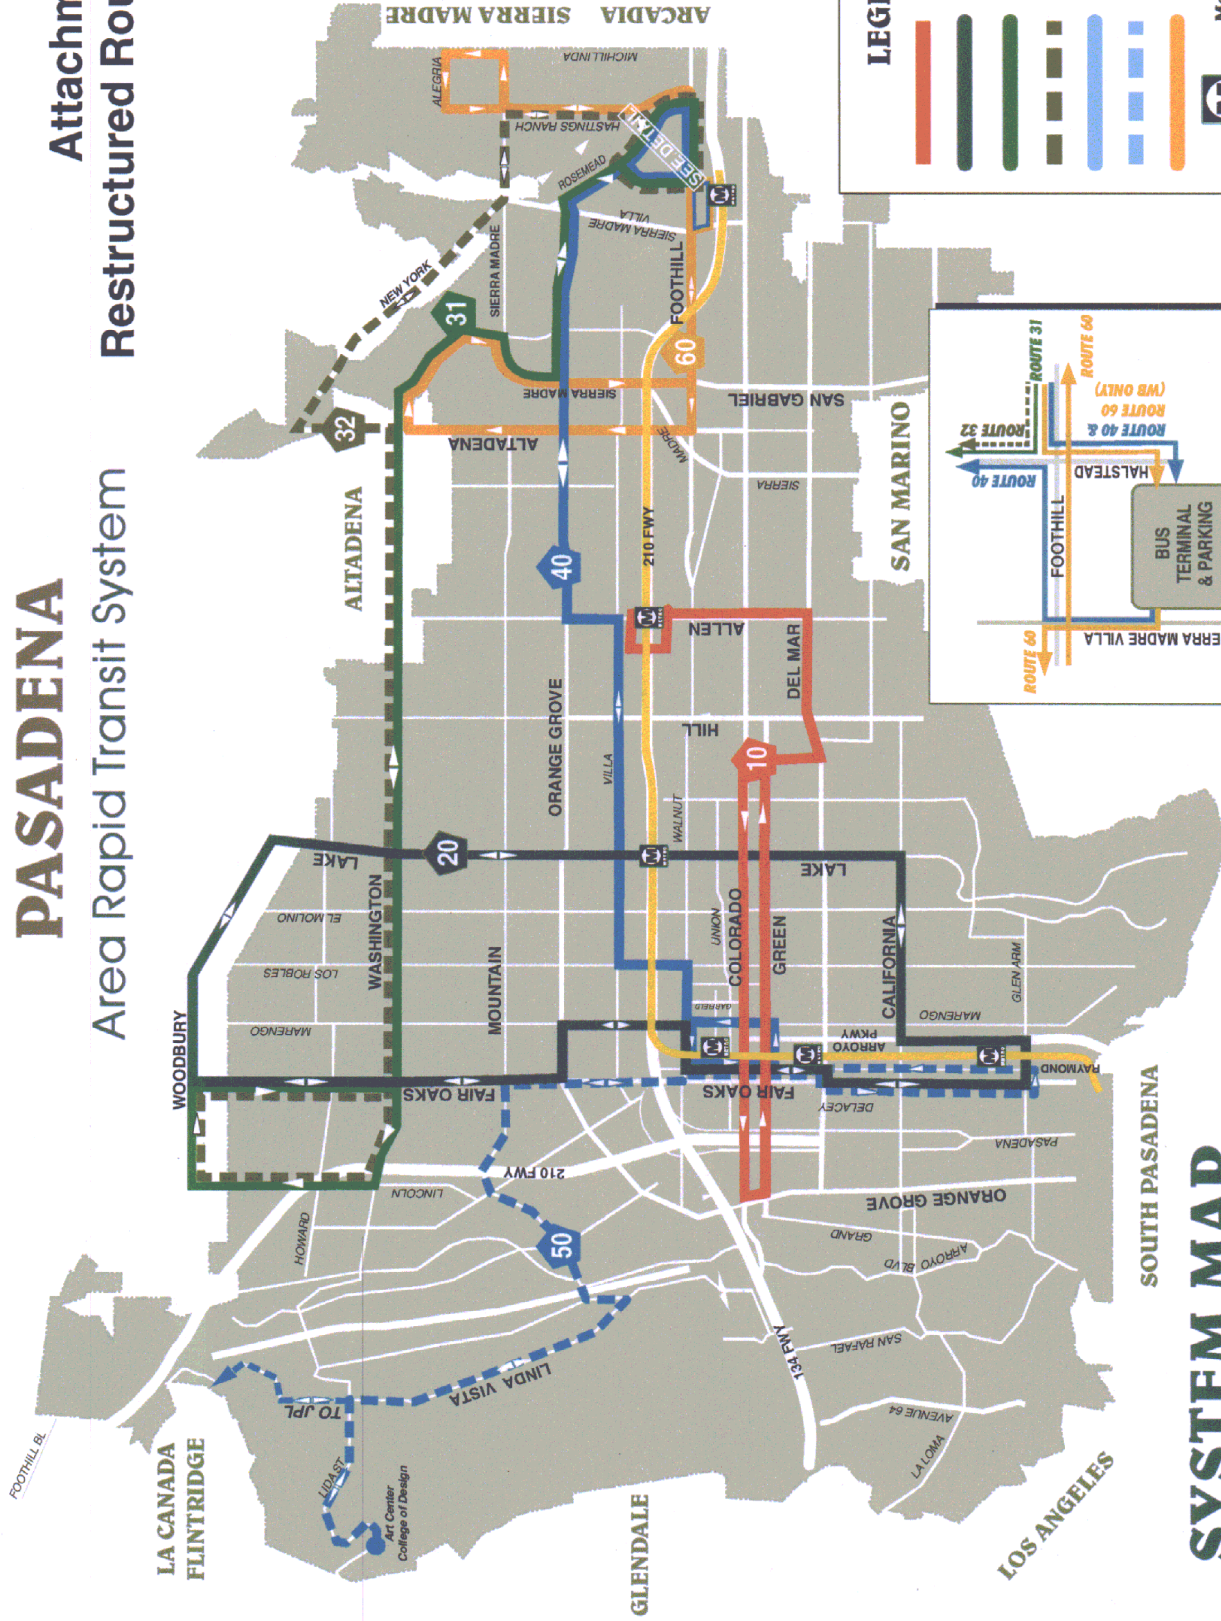

PASADENA

Attachment 3
Restructured Route 10

Area Rapid Transit System

LEGEND

- Route 10
- Route 20
- Route 31
- Route 32
- Route 40
- Route 50
- Route 60
- Metro Gold Line & Stations

SIERRA MADRE VILLA STATION DETAIL

This inset map provides a detailed view of the Sierra Madre Villa Station. It shows the station layout, including the 'BUS TERMINAL & PARKING' area. Routes 31, 40, 50, and 60 are shown with their respective colors and line styles, indicating their paths through the station and surrounding streets like Foothill and Sierra Madre Villa.

SYSTEM MAP

Proposed Route 10